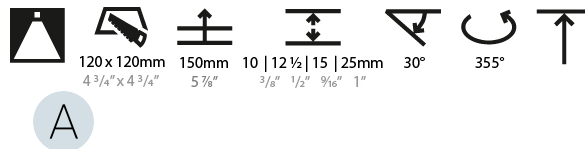

ELECTRICAL

Lamp Type: LED (Zhaga Standard)
Input Wattage (W): 16.5
Total Output Wattage (W): 14.7
Dimming: Dali Dimming
Driver Included: No
Driver Location: Recessed Housing
Driver Type: Constant Current - 120Vac
Driver Class: Class 2
Housing: See Components
Input Voltage (V): 120
Constant Current (MA): 350

LED

Number of LEDs: 1
Max. Delivered Lumen (lm): 770
Nominal Lumen (lm): 1140
CRI: >90 CRI
Lamp Life (hrs): 50000
Upon Request: RGB-W Tunable White Special Color Temperature Special LED

OPTICAL

Reflector: 20 / 40 / 60
Adjustability: Rotational 355°; Tilt 30°
Upon Request: Special Beam Angles

RATINGS AND CERTIFICATIONS

For international specifications by adding 'INT' at the end of the existing Model #. For assistance on 'custom' specifications, contact zteam@zaneen.com. In a constant effort to supply the best product, we reserve the right to change specifications or materials without notice. The most recent specification sheets are found at zaneen.com