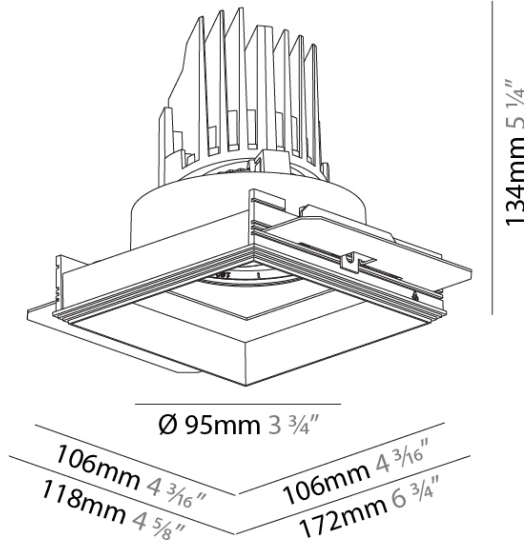

ELECTRICAL

Lamp Type: LED (Zhaga Standard)
Input Wattage (W): 13.2 / 16.5
Total Output Wattage (W): 12.1 / 14.7
[Dimming: Tri-Mode (Non-Dimming and Phase Dimming (120Vac only) and 0-10V Dimming)](#)
Driver Included: No
Driver Location: Recessed Housing
Driver Type: Constant Current - Universal
Driver Class: Class 2
Housing: See components
Input Voltage (V): 120 - 277
Constant Current (MA): 350

LED

Number of LEDs: 1
[Color Temperature (°K): 2700 / 3000 / 3500 / 4000](#)
Max. Delivered Lumen (lm): 850 / 950 / 1019 / 1040
Nominal Lumen (lm): 960 / 1070 / 1156 / 1180
CRI: >90 CRI
Efficiency (%): 88.5
Lamp Life (hrs): 50000
Upon Request: RGB-W Tunable White Special Color Temperature
Special LED

OPTICAL

Reflector?: 10
Adjustability: Rotational 355°; Tilt 30°
Upon Request: Special Beam Angles

RATINGS AND CERTIFICATIONS

© 2024 Zaneen LLC, 10000 10th St, Suite 3382, F 416-247-9319, www.zaneen.com

Available for international specifications by adding "INT" at the end of the existing Model #. For assistance on 'custom' specifications, contact zteam@zaneen.com. In a constant effort to supply the best product, we reserve the right to change specifications or materials without notice. The most recent specification sheets are found at zaneen.com
IP rating: IP20