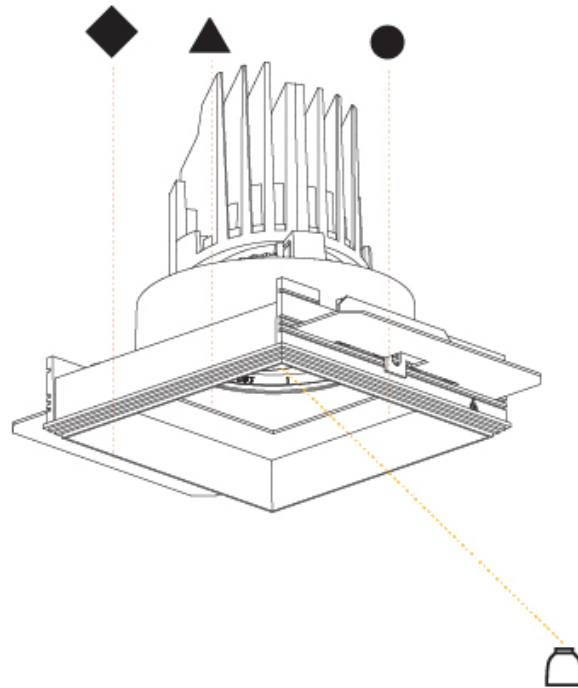

BIONIQ SQUARE ADJUSTABLE COMFORT TRIMLESS

A35531-

PROJECT _____

TYPE _____

SPECIFIER _____

QUANTITY _____

DATE _____