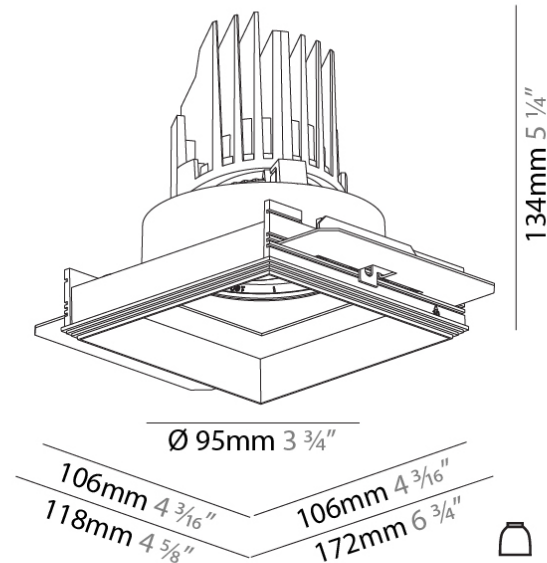

Cut-out Measurements: 120mm / 4 3/4" x 120mm / 4 3/4"
Upon Request: Unique Ceiling Thickness

ELECTRICAL

Lamp Type: LED (Zhaga Standard)
Input Wattage (W): 16.5
Total Output Wattage (W): 14.7
Dimming: Dali Dimming
Driver Included: No
Driver Location: Recessed Housing
Driver Type: Constant Current - 120Vac
Driver Class: Class 2
Housing: See Components
Input Voltage (V): 120
Constant Current (MA): 350

LED

Number of LEDs: 1
Max. Delivered Lumen (lm): 770
Nominal Lumen (lm): 1140
CRI: >90 CRI
Lamp Life (hrs): 50000
Upon Request: RGB-W Tunable White Special Color Temperature Special LED

OPTICAL

Reflector: 20 / 40 / 60
Adjustability: Rotational 355°; Tilt 30°
Upon Request: Special Beam Angles

RATINGS AND CERTIFICATIONS

382, F 416-247-9319, www.zaneen.com

Created by Zaneen Lighting for North American Standards. This is a constant effort to supply the best product, we reserve the right to change specifications or materials without notice. The most recent specification sheets are found at zaneen.com

IP rating: IP20