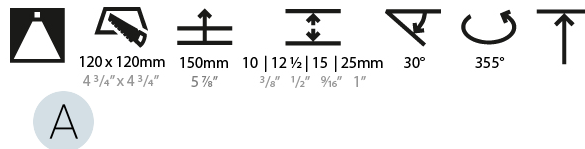

ELECTRICAL

Lamp Type: LED (Zhaga Standard)
Input Wattage (W): 16.5
Total Output Wattage (W): 14.7
Dimming: Dali Dimming
Driver Included: No
Driver Location: Recessed Housing
Driver Type: Constant Current - 120Vac
Driver Class: Class 2
Housing: See Components
Input Voltage (V): 120
Constant Current (MA): 350

LED

Number of LEDs: 1
Max. Delivered Lumen (lm): 770
Nominal Lumen (lm): 1140
CRI: >90 CRI
Lamp Life (hrs): 50000
Upon Request: RGB-W Tunable White Special Color Temperature Special LED

OPTICAL

Reflector°: 20 / 40 / 60
Adjustability: Rotational 355°; Tilt 30°
Upon Request: Special Beam Angles

RATINGS AND CERTIFICATIONS

Certified By: Certified for North American Standards
Zaneen Lighting Inc. © 2024, P.O. Box 3387, Fort St. Vrain, CO 80521, www.zaneen.com

For international specifications by adding 'INT' at the end of the existing Model #. For assistance on 'custom' specifications, contact zteam@zaneen.com. In a constant effort to supply the best product, we reserve the right to change specifications or materials without notice. The most recent specification sheets are found at zaneen.com