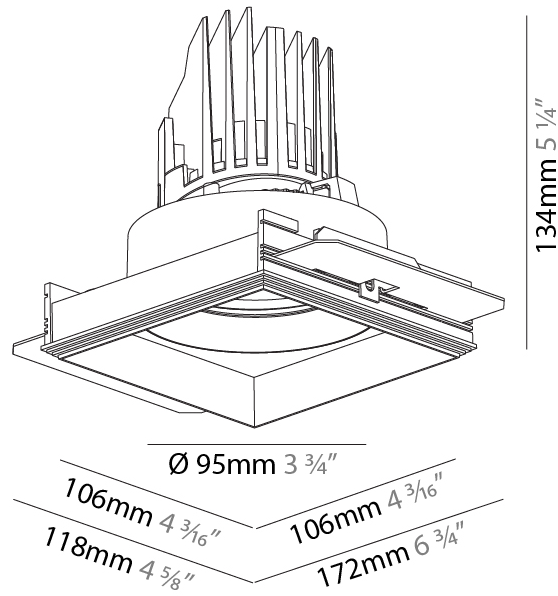

ELECTRICAL

Lamp Type: LED (Zhaga Standard)
Input Wattage (W): 16.5
Total Output Wattage (W): 14.7
Dimming: Dali Dimming
Driver Included: No
Driver Location: Recessed Housing
Driver Type: Constant Current - 120Vac
Driver Class: Class 2
Housing: See Components
Input Voltage (V): 120
Constant Current (MA): 350

LED

Number of LEDs: 1
Max. Delivered Lumen (lm): 770
Nominal Lumen (lm): 1140
CRI: >90 CRI
Lamp Life (hrs): 50000
Upon Request: RGB-W Tunable White Special Color Temperature Special LED

OPTICAL

Reflector°: 20 / 40 / 60
Adjustability: Rotational 355°; Tilt 30°
Upon Request: Special Beam Angles

RATINGS AND CERTIFICATIONS

Certified By: Certified for North American Standards
Zaneen Lighting Inc. © 2024, P.O. Box 3387, Fort St. Vrain, CO 80521, www.zaneen.com

For international specifications by adding 'INT' at the end of the existing Model #. For assistance on 'custom' specifications, contact zteam@zaneen.com. In a constant effort to supply the best product, we reserve the right to change specifications or materials without notice. The most recent specification sheets are found at zaneen.com