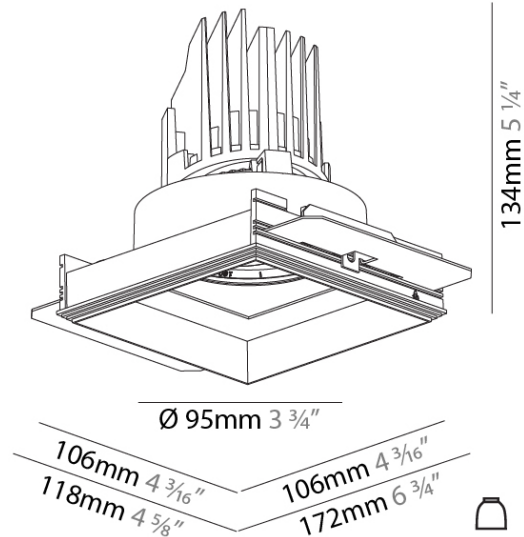

ELECTRICAL
Lamp Type: LED (Zhaga Standard)
Input Wattage (W): 15.5
Total Output Wattage (W): 14.5
Dimming: Tri-Mode (Non-Dimming and Phase Dimming (120Vac only) and 0-10V Dimming)
Driver Included: No
Driver Location: Recessed Housing
Driver Type: Constant Current - Universal
Driver Class: Class 2
Housing: See components
Input Voltage (V): 120 - 277
Constant Current (MA): 500

LED
Number of LEDs: 1
[Color Temperature (°K): 2700 / 3000 / 3500 / 4000](#)
Max. Delivered Lumen (lm): 940 / 980 / 1029 / 1050
Nominal Lumen (lm): 1386 / 1438 / 1511 / 1542
CRI: >90 CRI
Efficiency (%): 87.9 / 88.4 / 87.9
Lamp Life (hrs): 50000
Upon Request: RGB-W Tunable White Special Color Temperature
Special LED

OPTICAL
[Reflector°: 20 / 40 / 60](#)
Adjustability: Rotational 355°; Tilt 30°
Upon Request: Special Beam Angles

RATINGS AND CERTIFICATIONS
Zaneen Inc. © 2022, T 909-880-3382, F 416-247-9319, www.zaneen.com

Available for international specifications by adding "INT" at the end of the existing Model #. For assistance on 'custom' specifications, contact zteam@zaneen.com.
Certified by: Certified for North American Standards
In a constant effort to supply the best product, we reserve the right to change specifications or materials without notice. The most recent specification sheets are found at zaneen.com
IP rating: IP20