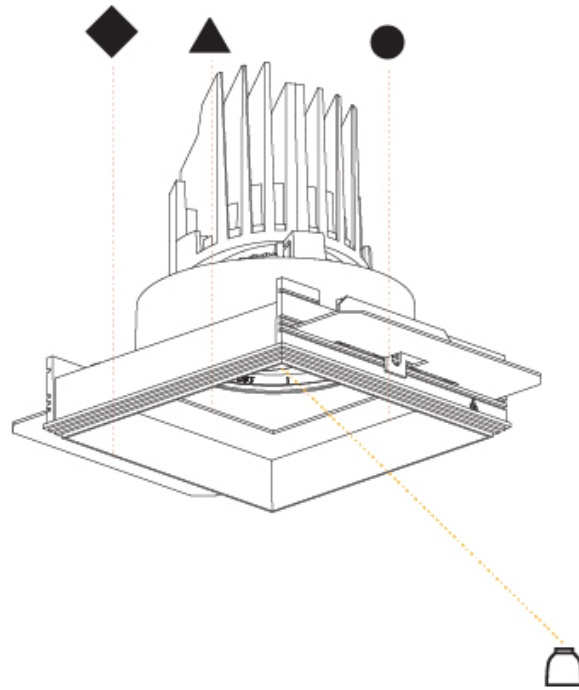

BIONIQ SQUARE ADJUSTABLE COMFORT TRIMLESS

A35531-

PROJECT	_____
TYPE	_____
SPECIFIER	_____
QUANTITY	_____
DATE	_____