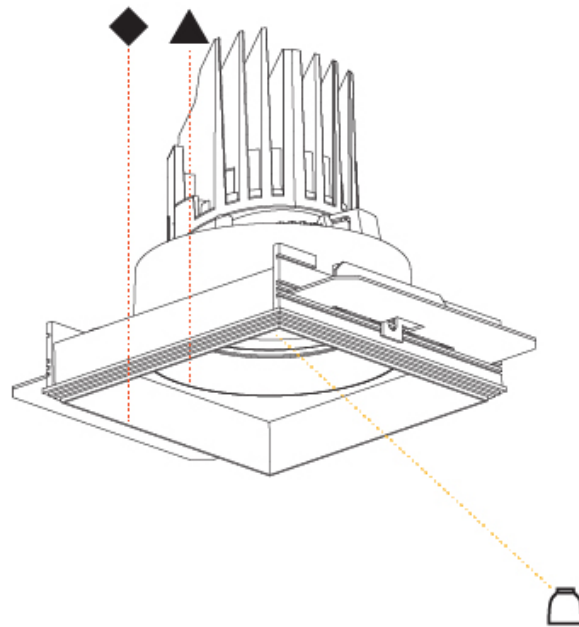

BIONIQ SQUARE ADJUSTABLE TRIMLESS

A37887-

PROJECT	_____
TYPE	_____
SPECIFIER	_____
QUANTITY	_____
DATE	_____