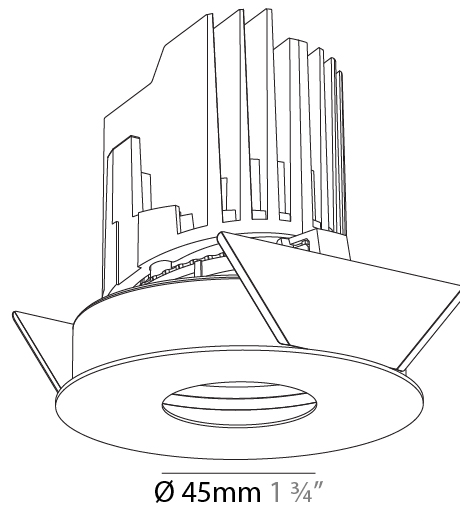

GENERAL

Series: Bioniq
Subseries: Bioniq Round Pinhole
Brand: Prolicht
Division: Architectural
Mounting Type: Recessed
Mounting Location: Ceiling
Subcategory: Downlight

PHYSICAL

Shape: Round
Diameter (mm): 107
Diameter (in): 4 3/16
Height (mm): 112
Height (in): 4 7/16
Ceiling Thickness (mm): 10 / 12.5 / 15
Ceiling Thickness (in): 3/8 or 1/2 or 9/16
Min. Recessing Depth (mm): 130
Min. Recessing Depth (in): 5 1/8
Light Distribution: Adjustable / Downlight
Weight (kg): 0.456
Weight (lbs): 1
Fixture Finish: SSR / BKV / CWI / CRY / HAB / UFT / ITA / RUA / FTG / MYG / LOD / PUS / FRO / FUP / KIA / POP / BLS / SPG / MEY / GOH / GUM / CHC / COM / ABZ / JAG / OBR / MOS / ROR
Fixture Material: Aluminum Die Cast
Cut-out Measurements: 98mm / 3 7/8"

ELECTRICAL

Lamp Type: LED (Zhaga Standard)
Total Output Wattage (W): 15
Dimming: Dali Dimming
Driver Included: No
Driver Location: Recessed Housing
Driver Type: Constant Current - 120Vac
Housing: See components
Input Voltage (V): 120
Constant Current (MA): 350

LED

Number of LEDs: 1
Color Temperature (°K): Warm Dim
Max. Delivered Lumen (lm): 760
Nominal Lumen (lm): 1140
CRI: >90 CRI
Lamp Life (hrs): 50000

OPTICAL

Reflector: 20 / 40 / 60
Adjustability: Rotational 355°; Tilt 30°

RATINGS AND CERTIFICATIONS

Certified By: Certified for North American Standards
IP rating: IP20

PROJECT	_____
TYPE	_____
SPECIFIER	_____
QUANTITY	_____
DATE	_____

112mm 4 7/16"