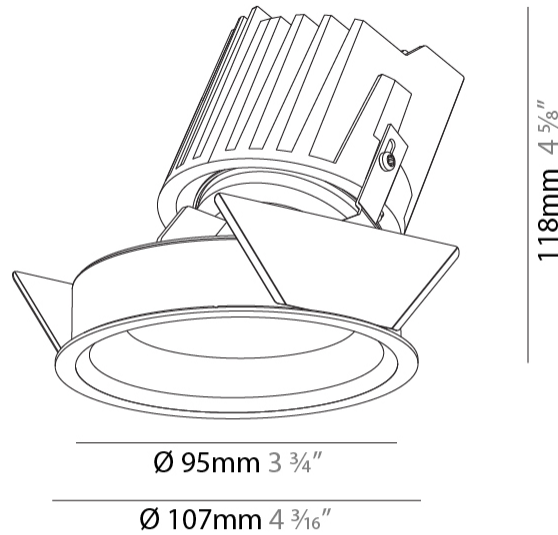

A35549-

base number   Reflector
Options

1. To build a product code in our configurator select the specify button on the base model # product page
2. To build a manual product code on this datasheet choose from the options listed below in blue font and add the suffix to the base model #

GENERAL

Series: Bioniq
Subseries: Bioniq Round Wallwash
Brand: Prolicht
Division: Architectural
Mounting Type: Recessed
Mounting Location: Ceiling
Subcategory: Downlight

PHYSICAL

Shape: Round
Diameter (mm): 107
Diameter (in): 4 3/16
Height (mm): 118
Height (in): 4 5/8
Ceiling Thickness (mm): 10 / 12.5 / 15
Ceiling Thickness (in): 3/8 or 1/2 or 9/16
Min. Recessing Depth (mm): 140
Min. Recessing Depth (in): 5 1/2
Light Distribution: Adjustable / Asymmetric
Weight (kg): 0.456
Weight (lbs): 1
Fixture Finish: Chrome
Fixture Material: Aluminum Die Cast
Cut-out Measurements: 98mm / 3 7/8"

ELECTRICAL

Lamp Type: LED (Zhaga Standard)
Total Output Wattage (W): 15
Dimming: Dali Dimming
Driver Included: No
Driver Location: Recessed Housing
Driver Type: Constant Current - 120Vac
Housing: See components
Input Voltage (V): 120
Constant Current (MA): 350

LED

Number of LEDs: 1
Color Temperature (°K): Warm Dim
Max. Delivered Lumen (lm): 910
Nominal Lumen (lm): 1140
CRI: >90 CRI
Lamp Life (hrs): 50000

OPTICAL

Reflector: 20 / 40 / 60

RATINGS AND CERTIFICATIONS

Certified By: Certified for North American Standards
IP rating: IP20