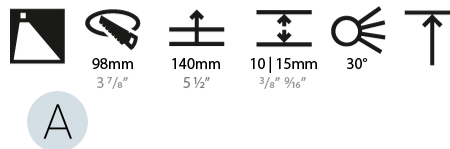

GENERAL

Series: Bioniq
Subseries: Bioniq Round Wallwash
Brand: Prolicht
Division: Architectural
Mounting Type: Recessed
Mounting Location: Ceiling
Subcategory: Downlight

PHYSICAL

Shape: Round
Diameter (mm): 107
Diameter (in): 4 3/16
Height (mm): 118
Height (in): 4 5/8
Ceiling Thickness (mm): 10 / 12.5 / 15
Ceiling Thickness (in): 3/8 or 1/2 or 9/16
Min. Recessing Depth (mm): 140
Min. Recessing Depth (in): 5 1/2
Light Distribution: Adjustable / Asymmetric
Weight (kg): 0.456
Weight (lbs): 1
Fixture Finish: SSR / BKV / CWI / CRY / HAB / LAG / UFT / ITA / RUA / RUR / MIC / FTG / MYG / TWT / LOD / PUS / FRO / FUP / KIA / POP / BLS / SPG / MEY / GOH / GUM / CHC / COM / ABZ / JAG / OBR / MOS / ROR
Fixture Material: Aluminum Die Cast
Cut-out Measurements: 98mm / 3 7/8"

ELECTRICAL

Lamp Type: LED (Zhaga Standard)
Total Output Wattage (W): 15
Dimming: Dali Dimming
Driver Included: No
Driver Location: Recessed Housing
Driver Type: Constant Current - 120Vac
Housing: See components
Input Voltage (V): 120
Constant Current (MA): 350

LED

Number of LEDs: 1
Color Temperature (°K): Warm Dim
Max. Delivered Lumen (lm): 850
Nominal Lumen (lm): 1140
CRI: >90 CRI
Lamp Life (hrs): 50000

OPTICAL

Reflector: 20 / 40 / 60
Adjustability: Fixed

RATINGS AND CERTIFICATIONS

Certified By: Certified for North American Standards
IP rating: IP20