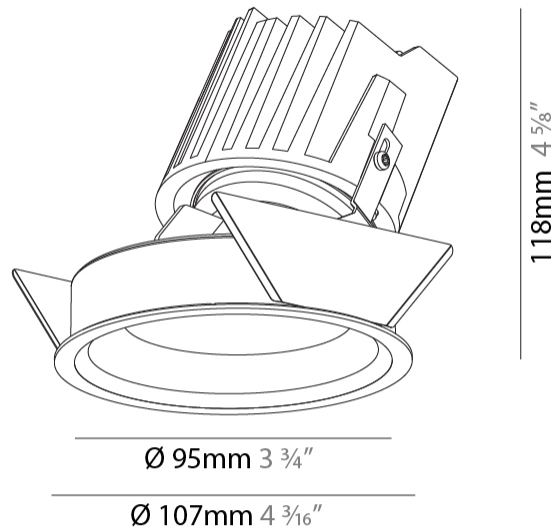

GENERAL

Series: Bioniq
Subseries: Bioniq Round Wallwash
Brand: Prolicht
Division: Architectural
Mounting Type: Recessed
Mounting Location: Ceiling
Subcategory: Downlight

PHYSICAL

Shape: Round
Diameter (mm): 107
Diameter (in): 4 3/16
Height (mm): 118
Height (in): 4 5/8
Ceiling Thickness (mm): 10 / 12.5 / 15
Ceiling Thickness (in): 3/8 or 1/2 or 9/16
Min. Recessing Depth (mm): 140
Min. Recessing Depth (in): 5 1/2
Light Distribution: Adjustable / Asymmetric
Weight (kg): 0.456
Weight (lbs): 1
Fixture Finish: SSR / BKV / CWI / CRY / HAB / LAG / UFT / ITA / RUA / RUR / MIC / FTG / MYG / TWT / LOD / PUS / FRO / FUP / KIA / POP / BLS / SPG / MEY / GOH / GUM / CHC / COM / ABZ / JAG / OBR / MOS / ROR
Fixture Material: Aluminum Die Cast
Cut-out Measurements: 98mm / 3 7/8"

ELECTRICAL

Lamp Type: LED (Zhaga Standard)
Total Output Wattage (W): 15
Dimming: Dali Dimming
Driver Included: No
Driver Location: Recessed Housing
Driver Type: Constant Current - 120Vac
Housing: See components
Input Voltage (V): 120
Constant Current (MA): 350

LED

Number of LEDs: 1
Color Temperature (°K): Warm Dim
Max. Delivered Lumen (lm): 850
Nominal Lumen (lm): 1140
CRI: >90 CRI
Lamp Life (hrs): 50000

OPTICAL

Reflector: 20 / 40 / 60
Adjustability: Fixed

RATINGS AND CERTIFICATIONS

Certified By: Certified for North American Standards
IP rating: IP20