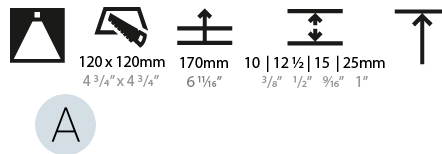

PHYSICAL

Shape: Square
Length (mm): 106
Length (in): 4 ³/₁₆
Width (mm): 106
Width (in): 4 ³/₁₆
Height (mm): 150
Height (in): 5 ⁷/₈
Ceiling Thickness (mm): 10 / 12.5 / 15 / 25
Ceiling Thickness (in): 3/8 or 1/2 or 9/16 or 1
Min. Recessing Depth (mm): 170
Min. Recessing Depth (in): 6 ¹¹/₁₆
Light Distribution: Downlight
Weight (kg): 0.769
Weight (lbs): 1.69
Fixture Finish: SSR / BKV / CWI / CRY / HAB / LAG / UFT / ITA / RUA / RUR / MIC / FTG / MYG / TWT / LOD / PUS / FRO / FUP / KIA / POP / BLS / SPG / MEY / GOH / GUM / CHC / COM / ABZ / JAG / OBR / MOS / ROR
Fixture Material: Aluminum Die Cast
Cut-out Measurements: 120mm / 4 3/4" x 120mm / 4 3/4"
Upon Request: Unique Ceiling Thickness

ELECTRICAL

Lamp Type: LED (Zhaga Standard)
Input Wattage (W): 16.5
Total Output Wattage (W): 14.7
Dimming: Dali Dimming
Driver Included: No
Driver Location: Recessed Housing
Driver Type: Constant Current - 120Vac
Driver Class: Class 2
Housing: See Components
Input Voltage (V): 120
Constant Current (MA): 350

LED

Number of LEDs: 1
Max. Delivered Lumen (lm): 770
Nominal Lumen (lm): 1140
CRI: >90 CRI
Lamp Life (hrs): 50000
Upon Request: RGB-W Tunable White Special Color Temperature Special LED

OPTICAL

Reflector^o: 20 / 40 / 60
Upon Request: Special Beam Angles

RATINGS AND CERTIFICATIONS

Certified By: Certified for North American Standards

IP rating: IP20
Zaneen Company Inc. © 2024, T 1800-388-3382, F 416-247-9319, www.zaneen.com

PROJECT
TYPE
SPECIFIER
QUANTITY
DATE