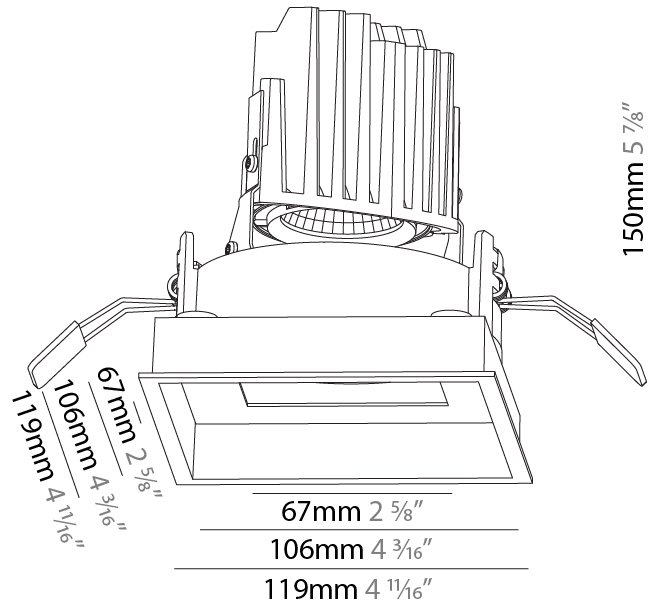

GENERAL

Series: Bioniq
Subseries: Bioniq Square Deep Comfort
Brand: Prolicht
Division: Architectural
Mounting Type: Recessed
Mounting Location: Ceiling
Subcategory: Downlight

PHYSICAL

Shape: Square
Length (mm): 119
Length (in): 4 11/16
Width (mm): 119
Width (in): 4 11/16
Depth (mm): 150
Depth (in): 5 7/8
Ceiling Thickness (mm): 10 / 12.5 / 15
Ceiling Thickness (in): 3/8 or 1/2 or 9/16
Min. Recessing Depth (mm): 170
Min. Recessing Depth (in): 6 11/16
Light Distribution: Downlight
Weight (kg): 0.656
Weight (lbs): 1.45
Fixture Finish: SSR / BKV / CWI / CRY / HAB / LAG / UFT / ITA / RUA / RUR / MIC / FTG / MYG / TWT / LOD / PUS / FRO / FUP / KIA / POP / BLS / SPG / MEY / GOH / GUM / CHC / COM / ABZ / JAG / OBR / MOS / ROR
Fixture Material: Aluminum Die Cast
Cut-out Measurements: 114mm / 4 1/2" x 114mm / 4 1/2"

ELECTRICAL

Lamp Type: LED (Zhaga Standard)
Total Output Wattage (W): 15
Dimming: Dali Dimming
Driver Included: No
Driver Location: Recessed Housing
Driver Type: Constant Current - 120Vac
Housing: See components
Input Voltage (V): 120
Constant Current (MA): 350

LED

Number of LEDs: 1
Color Temperature (°K): Warm Dim
Max. Delivered Lumen (lm): 760
Nominal Lumen (lm): 1140
CRI: >90 CRI
Lamp Life (hrs): 50000

OPTICAL

Reflector: 20 / 40 / 60

RATINGS AND CERTIFICATIONS

Certified By: Certified for North American Standards
IP rating: IP20

PROJECT	
TYPE	
SPECIFIER	
QUANTITY	
DATE