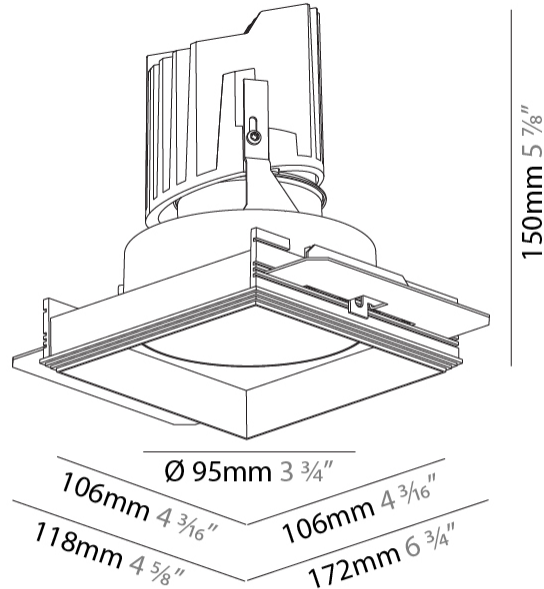

ELECTRICAL

Lamp Type: LED (Zhaga Standard)
Input Wattage (W): 16.5
Total Output Wattage (W): 14.7
Dimming: Dali Dimming
Driver Included: No
Driver Location: Recessed Housing
Driver Type: Constant Current - 120Vac
Driver Class: Class 2
Housing: See Components
Input Voltage (V): 120
Constant Current (MA): 350

LED

Number of LEDs: 1
Color Temperature (°K): Warm Dim
Max. Delivered Lumen (lm): 770
Nominal Lumen (lm): 1140
CRI: >90 CRI
Lamp Life (hrs): 50000
Upon Request: RGB-W Tunable White Special Color Temperature Special LED

OPTICAL

Reflector: 20 / 40 / 60
Upon Request: Special Beam Angles

RATINGS AND CERTIFICATIONS

Zaneen Group, Inc. 6260 F 1600 988 3382, F 416-247-9319, www.zaneen.com

Certified By: Certified for North American Standards
In a constant effort to supply the best product, we reserve the right to change specifications or materials without notice. The most recent specification sheets are found at zaneen.com