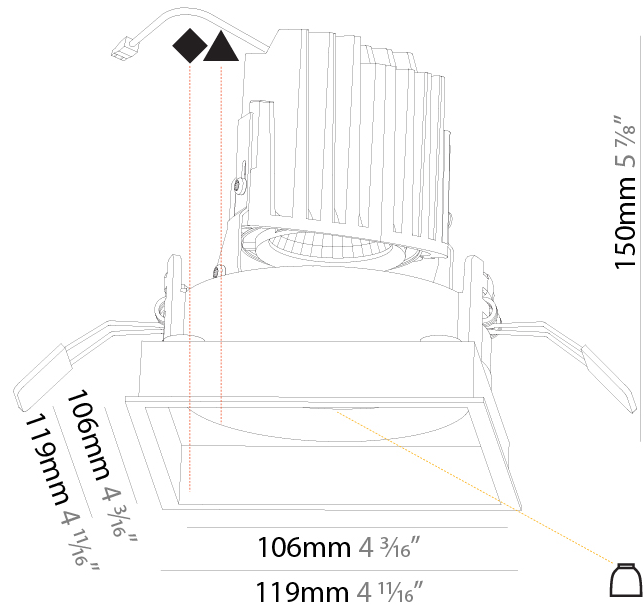

GENERAL

Series: Bioniq
Subseries: Bioniq Square Deep
Brand: Prolicht
Division: Architectural
Mounting Type: Recessed
Mounting Location: Ceiling
Subcategory: Downlight

PHYSICAL

Shape: Square
Length (mm): 119
Length (in): 4 11/16
Width (mm): 119
Width (in): 4 11/16
Depth (mm): 150
Depth (in): 5 7/8
Ceiling Thickness (mm): 10 / 12.5 / 15
Ceiling Thickness (in): 3/8 or 1/2 or 9/16
Min. Recessing Depth (mm): 170
Min. Recessing Depth (in): 6 11/16
Light Distribution: Downlight
Weight (kg): 0.592
Weight (lbs): 1.31
Fixture Finish: SSR / BKV / CWI / CRY / HAB / LAG / UFT / ITA / RUA / RUR / MIC / FTG / MYG / TWT / LOD / PUS / FRO / FUP / KIA / POP / BLS / SPG / MEY / GOH / GUM / CHC / COM / ABZ / JAG / OBR / MOS / ROR
Fixture Material: Aluminum Die Cast
Cut-out Measurements: 114mm / 4 1/2" x 114mm / 4 1/2"

ELECTRICAL

Lamp Type: LED (Zhaga Standard)
Total Output Wattage (W): 15
Dimming: Dali Dimming
Driver Included: No
Driver Location: Recessed Housing
Driver Type: Constant Current 120Vac
Housing: See components
Input Voltage (V): 120
Constant Current (MA): 350

LED

Number of LEDs: 1
Color Temperature (°K): Warm Dim
Max. Delivered Lumen (lm): 760
Nominal Lumen (lm): 1140
CRI: >90 CRI
Lamp Life (hrs): 50000

OPTICAL

Reflector°: 20 / 40 / 60
Adjustability: Rotational 355°; Tilt 30°

RATINGS AND CERTIFICATIONS

Certified By: Certified for North American Standards
IP rating: IP20