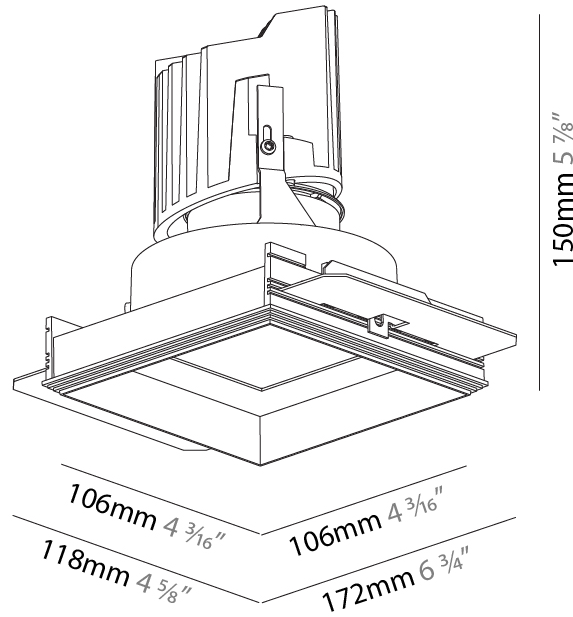

PHYSICAL

Shape: Square
Length (mm): 106
Length (in): 4 ³/₁₆
Width (mm): 106
Width (in): 4 ³/₁₆
Height (mm): 150
Height (in): 5 ⁷/₈
Ceiling Thickness (mm): 10 / 12.5 / 15 / 25
Ceiling Thickness (in): 3/8 or 1/2 or 9/16 or 1
Min. Recessing Depth (mm): 170
Min. Recessing Depth (in): 6 ¹¹/₁₆
Light Distribution: Downlight
Weight (kg): 0.769
Weight (lbs): 1.69
Fixture Finish: SSR / BKV / CWI / CRY / HAB / LAG / UFT / ITA / RUA / RUR / MIC / FTG / MYG / TWT / LOD / PUS / FRO / FUP / KIA / POP / BLS / SPG / MEY / GOH / GUM / CHC / COM / ABZ / JAG / OBR / MOS / ROR
Fixture Material: Aluminum Die Cast
Cut-out Measurements: 120mm / 4 3/4" x 120mm / 4 3/4"
Upon Request: Unique Ceiling Thickness

ELECTRICAL

Lamp Type: LED (Zhaga Standard)
Input Wattage (W): 16.5
Total Output Wattage (W): 14.7
Dimming: Dali Dimming
Driver Included: No
Driver Location: Recessed Housing
Driver Type: Constant Current - 120Vac
Driver Class: Class 2
Housing: See Components
Input Voltage (V): 120
Constant Current (MA): 350

LED

Number of LEDs: 1
Max. Delivered Lumen (lm): 770
Nominal Lumen (lm): 1140
CRI: >90 CRI
Lamp Life (hrs): 50000
Upon Request: RGB-W Tunable White Special Color Temperature Special LED

OPTICAL

Reflector^o: 20 / 40 / 60
Upon Request: Special Beam Angles

RATINGS AND CERTIFICATIONS

Certified By: Certified for North American Standards

IP rating: IP20
Zaneen Company Inc. © 2024, T 1800-388-3382, F 416-247-9319, www.zaneen.com

PROJECT
TYPE
SPECIFIER
QUANTITY
DATE