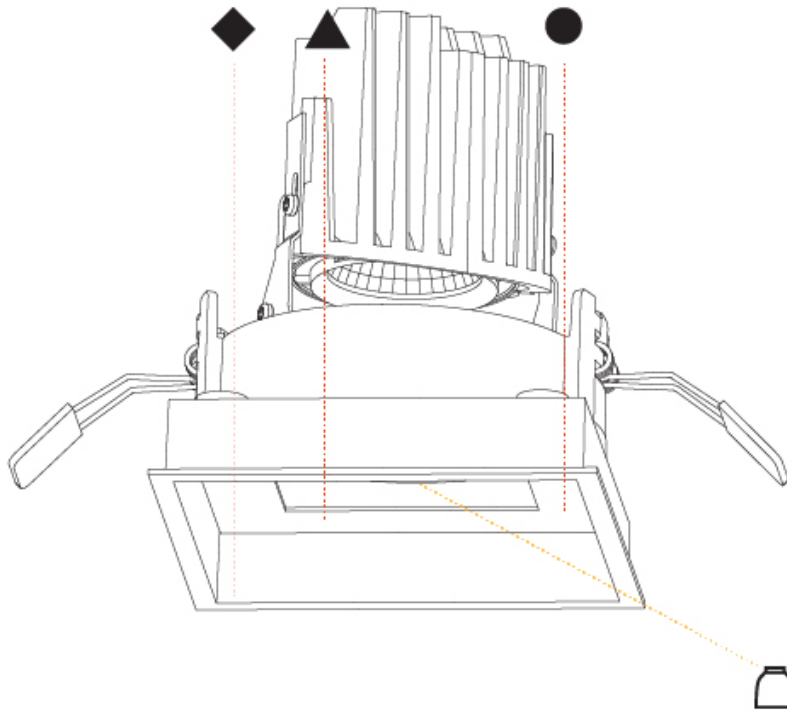

BIONIQ SQUARE DEEP COMFORT RECESSED

A35553-

PROJECT	_____
TYPE	_____
SPECIFIER	_____
QUANTITY	_____
DATE	_____

A