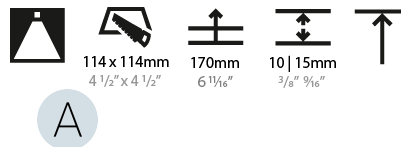

GENERAL

Series: Bioniq
Subseries: Bioniq Square Deep
Brand: Prolicht
Division: Architectural
Mounting Type: Recessed
Mounting Location: Ceiling
Subcategory: Downlight

PHYSICAL

Shape: Square
Length (mm): 119
Length (in): 4 11/16
Width (mm): 119
Width (in): 4 11/16
Depth (mm): 150
Depth (in): 5 7/8
Ceiling Thickness (mm): 10 / 12.5 / 15
Ceiling Thickness (in): 3/8 or 1/2 or 9/16
Min. Recessing Depth (mm): 170
Min. Recessing Depth (in): 6 11/16
Light Distribution: Downlight
Weight (kg): 0.592
Weight (lbs): 1.31
Fixture Finish: SSR / BKV / CWI / CRY / HAB / LAG / UFT / ITA / RUA / RUR / MIC / FTG / MYG / TWT / LOD / PUS / FRO / FUP / KIA / POP / BLS / SPG / MEY / GOH / GUM / CHC / COM / ABZ / JAG / OBR / MOS / ROR
Fixture Material: Aluminum Die Cast
Cut-out Measurements: 114mm / 4 1/2" x 114mm / 4 1/2"

ELECTRICAL

Lamp Type: LED (Zhaga Standard)
Total Output Wattage (W): 15
Dimming: Dali Dimming
Driver Included: No
Driver Location: Recessed Housing
Driver Type: Constant Current 120Vac
Housing: See components
Input Voltage (V): 120
Constant Current (MA): 350

LED

Number of LEDs: 1
Color Temperature (°K): Warm Dim
Max. Delivered Lumen (lm): 760
Nominal Lumen (lm): 1140
CRI: >90 CRI
Lamp Life (hrs): 50000

OPTICAL

Reflector°: 20 / 40 / 60
Adjustability: Rotational 355°; Tilt 30°

RATINGS AND CERTIFICATIONS

Certified By: Certified for North American Standards
IP rating: IP20