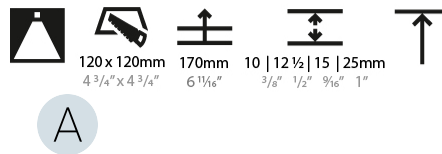

ELECTRICAL

Lamp Type: LED (Zhaga Standard)
Input Wattage (W): 16.5
Total Output Wattage (W): 14.7
Dimming: Dali Dimming
Driver Included: No
Driver Location: Recessed Housing
Driver Type: Constant Current - 120Vac
Driver Class: Class 2
Housing: See Components
Input Voltage (V): 120
Constant Current (MA): 350

LED

Number of LEDs: 1
Color Temperature (°K): Warm Dim
Max. Delivered Lumen (lm): 770
Nominal Lumen (lm): 1140
CRI: >90 CRI
Lamp Life (hrs): 50000
Upon Request: RGB-W Tunable White Special Color Temperature Special LED

OPTICAL

Reflector: 20 / 40 / 60
Upon Request: Special Beam Angles

RATINGS AND CERTIFICATIONS

Zaneen Group, Inc. 6260 F 1600 988 3382, F 416-247-9319, www.zaneen.com

Certified By: Certified for North American Standards
In a constant effort to supply the best product, we reserve the right to change specifications or materials without notice. The most recent specification sheets are found at zaneen.com