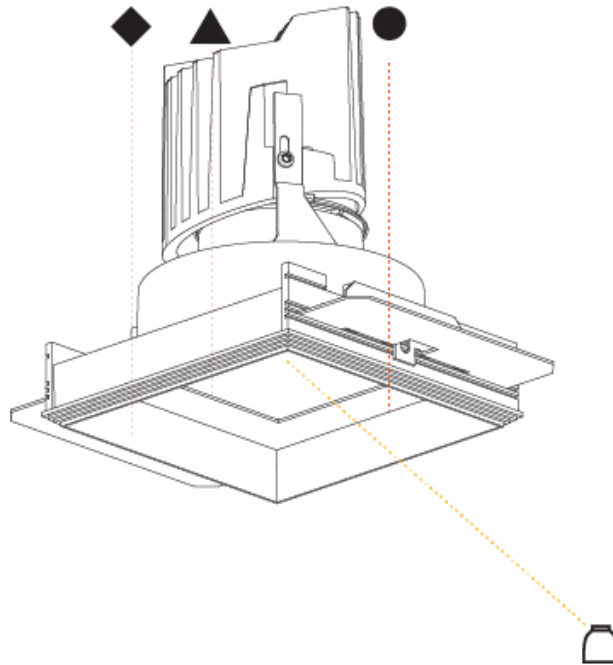

BIONIQ SQUARE DEEP COMFORT TRIMLESS

A35533-

PROJECT
TYPE
SPECIFIER
QUANTITY
DATE