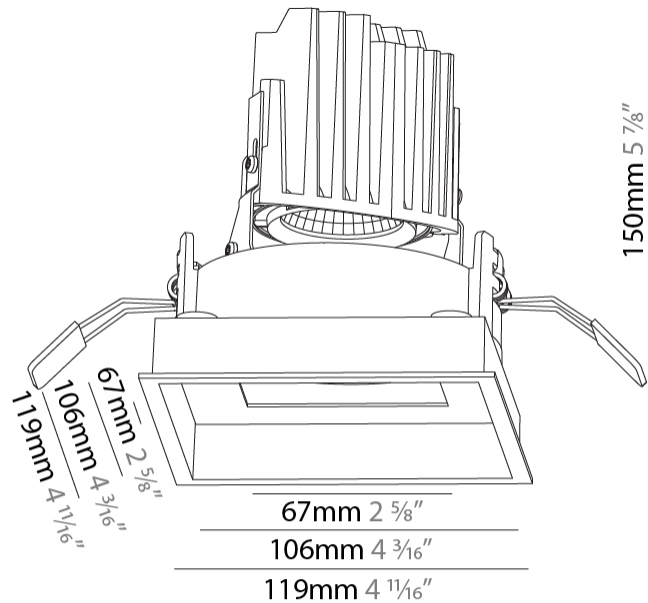

GENERAL

Series: Bioniq
 Subseries: Bioniq Square Deep Comfort
 Brand: Prolicht
 Division: Architectural
 Mounting Type: Recessed
 Mounting Location: Ceiling
 Subcategory: Downlight

PHYSICAL

Shape: Square
 Length (mm): 119
 Length (in): 4 11/16
 Width (mm): 119
 Width (in): 4 11/16
 Depth (mm): 150
 Depth (in): 5 7/8
 Ceiling Thickness (mm): 10 / 12.5 / 15
 Ceiling Thickness (in): 3/8 or 1/2 or 9/16
 Min. Recessing Depth (mm): 170
 Min. Recessing Depth (in): 6 11/16
 Light Distribution: Downlight
 Weight (kg): 0.69
 Weight (lbs): 1.5
 Fixture Finish: SSR / BKV / CWI / CRY / HAB / UFT / ITA / RUA / FTG / MYG / LOD / PUS / FRO / FUP / KIA / POP / BLS / SPG / MEY / GOH / GUM / CHC / COM / ABZ / JAG / OBR / MOS / ROR
 Fixture Material: Aluminum Die Cast
 Cut-out Measurements: 114mm / 4 1/2" x 114mm / 4 1/2"

OPTICAL

Reflector: 20 / 40 / 60

RATINGS AND CERTIFICATIONS

Certified By: Certified for North American Standards
 IP rating: IP20

114 x 114mm
4 1/2" x 4 1/2"

170mm
6 1/4"

10 | 15mm
3/8" | 9/16"

BIONIQ SQUARE DEEP COMFORT RECESSED

GENERAL

Series: Bioniq
 Subseries: Bioniq Square Deep Comfort
 Brand: Prolicht
 Division: Architectural
 Mounting Type: Trimless
 Mounting Location: Ceiling
 Subcategory: Downlight

PHYSICAL

Shape: Square
 Length (mm): 106
 Length (in): 4 3/16
 Width (mm): 106
 Width (in): 4 3/16
 Height (mm): 150
 Height (in): 5 7/8
 Ceiling Thickness (mm): 10 / 12.5 / 15 / 25
 Ceiling Thickness (in): 3/8 or 1/2 or 9/16 or 1
 Min. Recessing Depth (mm): 170
 Min. Recessing Depth (in): 6 11/16
 Light Distribution: Downlight
 Weight (kg): 0.769
 Weight (lbs): 1.69
 Fixture Finish: SSR / BKV / CWI / CRY / HAB / UFT / ITA / RUA / FTG / MYG / LOD / PUS / FRO / FUP / KIA / POP / BLS / SPG / MEY / GOH / GUM / CHC / COM / ABZ / JAG / OBR / MOS / ROR
 Fixture Material: Aluminum Die Cast
 Cut-out Measurements: 120mm / 4 3/4" x 120mm / 4 3/4"
 Upon Request: Unique Ceiling Thickness