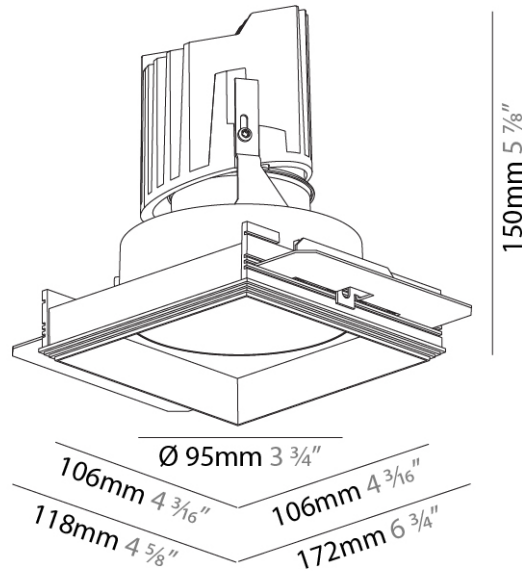

ELECTRICAL

Lamp Type: LED (Zhaga Standard)
Input Wattage (W): 15.5
Total Output Wattage (W): 14.5
Dimming: Tri-Mode (Non-Dimming and Phase Dimming (120Vac only) and 0-10V Dimming)
Driver Included: No
Driver Location: Recessed Housing
Driver Type: Constant Current - Universal
Driver Class: Class 2
Housing: See components
Input Voltage (V): 120 - 277
Constant Current (MA): 500

LED

Number of LEDs: 1
Color Temperature (°K): 2700 / 3000 / 3500 / 4000
Max. Delivered Lumen (lm): 940 / 980 / 1029 / 1050
Nominal Lumen (lm): 1386 / 1438 / 1511 / 1542
CRI: >90 CRI
Efficiency (%): 87.9 / 88.4 / 87.9
Lamp Life (hrs): 50000
Upon Request: RGB-W Tunable White Special Color Temperature Special LED

OPTICAL

Reflector: 20 / 40 / 60
Upon Request: Special Beam Angles

RATINGS AND CERTIFICATIONS

Available for international specifications by adding 'INT' at the end of the existing Model #. For assistance on 'custom' specifications, contact zteam@zaneen.com. In a constant effort to supply the best product, we reserve the right to change specifications or materials without notice. The most recent specification sheets are found at zaneen.com

IP rating: IP20