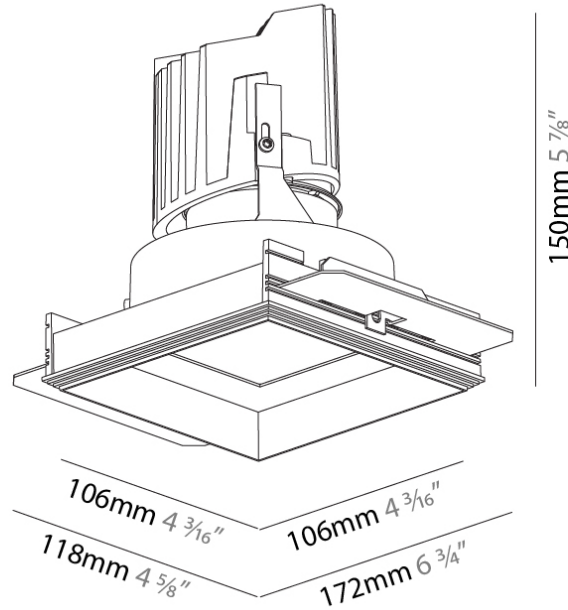

ELECTRICAL

Lamp Type: LED (Zhaga Standard)
Input Wattage (W): 15.5
Total Output Wattage (W): 14.5
Dimming: Tri-Mode (Non-Dimming and Phase Dimming (120Vac only) and 0-10V Dimming)
Driver Included: No
Driver Location: Recessed Housing
Driver Type: Constant Current - Universal
Driver Class: Class 2
Housing: See components
Input Voltage (V): 120 - 277
Constant Current (MA): 500

LED

Number of LEDs: 1
Color Temperature (°K): 2700 / 3000 / 3500 / 4000
Max. Delivered Lumen (lm): 940 / 980 / 1029 / 1050
Nominal Lumen (lm): 1386 / 1438 / 1511 / 1542
CRI: >90 CRI
Efficiency (%): 87.9 / 88.4 / 87.9
Lamp Life (hrs): 50000
Upon Request: RGB-W Tunable White Special Color Temperature Special LED

OPTICAL

Reflector: 20 / 40 / 60
Upon Request: Special Beam Angles

RATINGS AND CERTIFICATIONS

382, F 416-247-9319, www.zaneen.com
Certificate of Origin: Made in America's Standards
IP rating: IP20