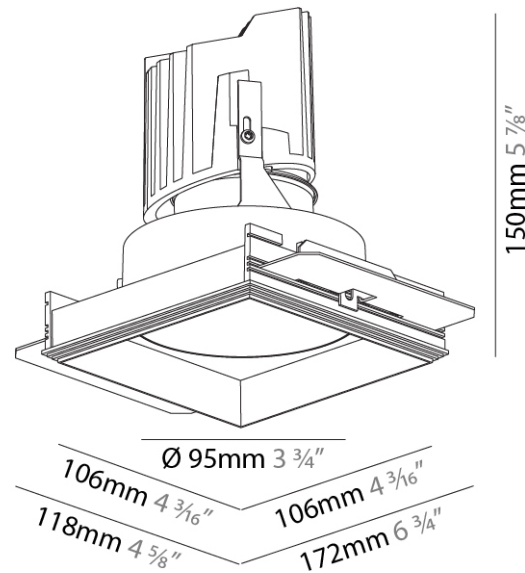

PHYSICAL

Shape: Square
Diameter (mm): 95
Diameter (in): 3 3/4
Length (mm): 106
Length (in): 4 3/16
Width (mm): 106
Width (in): 4 3/16
Depth (mm): 150
Depth (in): 5 7/8
Ceiling Thickness (mm): 10 / 12.5 / 15 / 25
Ceiling Thickness (in): 3/8 or 1/2 or 9/16 or 1
Min. Recessing Depth (mm): 170
Min. Recessing Depth (in): 6 11/16
Light Distribution: Downlight
Weight (kg): 0.705
Weight (lbs): 1.55
Fixture Finish: SSR / BKV / CWI / CRY / HAB / UFT / ITA / RUA / FTG / MYG / LOD / PUS / FRO / FUP / KIA / POP / BLS / SPG / MEY / GOH / GUM / CHC / COM / ABZ / JAG / OBR / MOS / ROR
Fixture Material: Aluminum Die Cast
Cut-out Measurements: 120mm / 4 3/4" x 120mm / 4 3/4"
Upon Request: Unique Ceiling Thickness

ELECTRICAL

Lamp Type: LED (Zhaga Standard)
Input Wattage (W): 15.5
Total Output Wattage (W): 14.5
Dimming: Tri-Mode (Non-Dimming and Phase Dimming (120Vac only) and 0-10V Dimming)
Driver Included: No
Driver Location: Recessed Housing
Driver Type: Constant Current - Universal
Driver Class: Class 2
Housing: See components
Input Voltage (V): 120 - 277
Constant Current (MA): 500

LED

Number of LEDs: 1
Color Temperature (°K): 2700 / 3000 / 3500 / 4000
Max. Delivered Lumen (lm): 940 / 980 / 1029 / 1050
Nominal Lumen (lm): 1386 / 1438 / 1511 / 1542
CRI: >90 CRI
Efficiency (%): 87.9 / 88.4 / 87.9
Lamp Life (hrs): 50000
Upon Request: RGB-W Tunable White Special Color Temperature Special LED

OPTICAL

Reflector: 20 / 40 / 60
Upon Request: Special Beam Angles

RATINGS AND CERTIFICATIONS
© 2024 Zaneen Lighting, Inc. 1-800-338-3382, F 416-247-9319, www.zaneen.com

Available for international specifications by adding 'INT' at the end of the existing Model #. For assistance on 'custom' specifications, contact zteam@zaneen.com.
In a constant effort to supply the best product, we reserve the right to change specifications or materials without notice. The most recent specification sheets are found at zaneen.com
IP rating: IP20