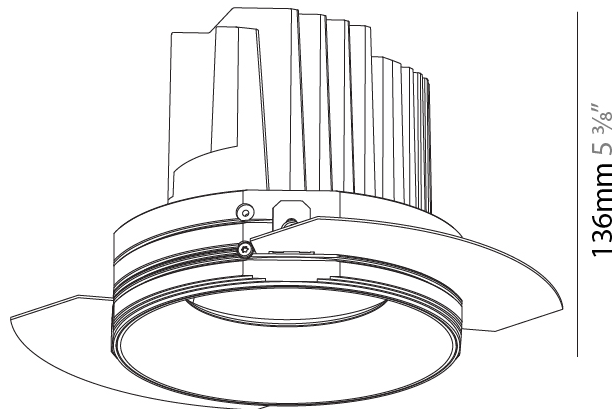

ELECTRICAL

Lamp Type: LED (Zhaga Standard)
Input Wattage (W): 13.2 / 16.5
Total Output Wattage (W): 12.1 / 14.7
Dimming: Tri-Mode (Non-Dimming and Phase Dimming (120Vac only) and 0-10V Dimming)
Driver Included: No
Driver Location: Recessed Housing
Driver Type: Constant Current - Universal
Driver Class: Class 2
Housing: See components
Input Voltage (V): 120 - 277
Constant Current (MA): 350

LED

Number of LEDs: 1
Color Temperature (°K): 2700 / 3000 / 3500 / 4000
Max. Delivered Lumen (lm): 870 / 970 / 1038 / 1060
Nominal Lumen (lm): 960 / 1070 / 1156 / 1180
CRI: >90 CRI
Efficiency (%): 90.5
Lamp Life (hrs): 50000
Upon Request: RGB-W Tunable White Special Color Temperature Special LED

OPTICAL

Reflector°: 10
Adjustability: Rotational 355°; Tilt 10°
Upon Request: Special Beam Angles

RATINGS AND CERTIFICATIONS

Zaneen Group Inc. © 2024, T 1800-388-3382, F 416-247-9319, www.zaneen.com
Certified By: Certified for North American Standards
Available for International specifications by adding "INT" at the end of the existing Model #. For assistance on 'custom' specifications, contact zteam@zaneen.com.
IP Rating: IP20
If a conflict occurs to supply the best product, we reserve the right to change specifications or materials without notice. The most recent specification sheets are found at zaneen.com

Ø 136mm 5 3/8"

140mm 5 1/2"	150mm 5 7/8"	10 | 12 1/2 | 15 | 25mm 3/8" | 1/2" | 9/16" | 1"	10°	355°		

A