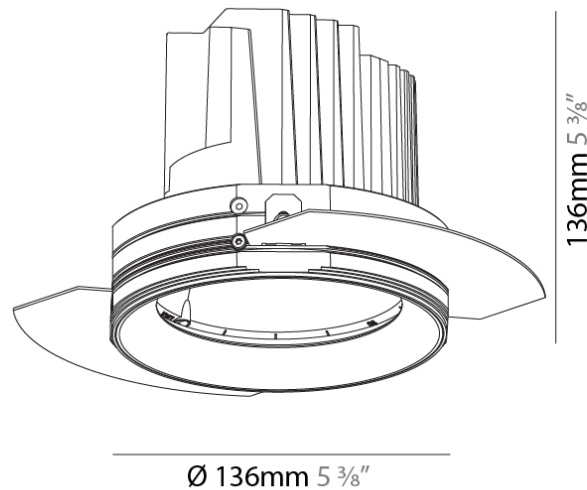

GENERAL

Series: Bioniq
 Subseries: Bioniq Round Adjustable
 Brand: Prolicht
 Division: Architectural
 Mounting Type: Trimless
 Mounting Location: Ceiling
 Subcategory: Downlight

PHYSICAL

Shape: Round
 Diameter (mm): 136
 Diameter (in): 5 3/8
 Height (mm): 136
 Height (in): 5 3/8
 Ceiling Thickness (mm): 10 / 12.5 / 15 / 25
 Ceiling Thickness (in): 3/8 or 1/2 or 9/16 or 1
 Min. Recessing Depth (mm): 150
 Min. Recessing Depth (in): 5 7/8
 Light Distribution: Adjustable / Downlight
 Weight (kg): 1.02
 Weight (lbs): 2.24
 Fixture Finish: SSR / BKV / CWI / CRY / HAB / LAG / UFT / ITA / RUA / RUR / MIC / FTG / MYG / TWT / LOD / PUS / FRO / FUP / KIA / POP / BLS / SPG / MEY / GOH / GUM / CHC / COM / ABZ / JAG / OBR / MOS / ROR
 Fixture Material: Aluminum Die Cast
 Cut-out Measurements: Ø 140mm / 5 1/2"
 Upon Request: Unique Ceiling Thickness

OPTICAL

Reflector: 10
 Beam Angle: Narrow
 Adjustability: Rotational 355°; Tilt 30°
 Upon Request: Special Beam Angles

RATINGS AND CERTIFICATIONS

UL Listed, ETL Listed, CE, RoHS, FCC, Energy Star, 382, F 416-247-9319, www.zaneen.com
 © 2024 Zaneen Lighting. All rights reserved. For assistance on 'custom' specifications, contact zteam@zaneen.com.
 In a constant effort to supply the best product, we reserve the right to change specifications or materials without notice. The most recent specification sheets are found at zaneen.com
 IP rating: IP20