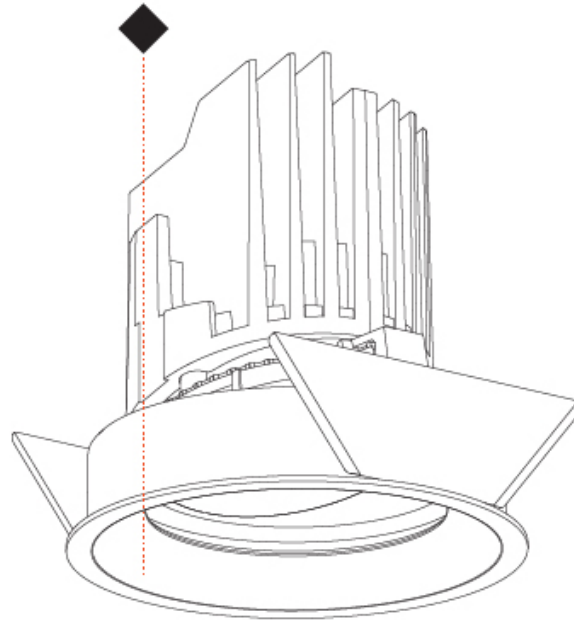

BIONIQ ROUND ADJUSTABLE RECESSED

A35236-

PROJECT

TYPE

SPECIFIER

QUANTITY

DATE

A