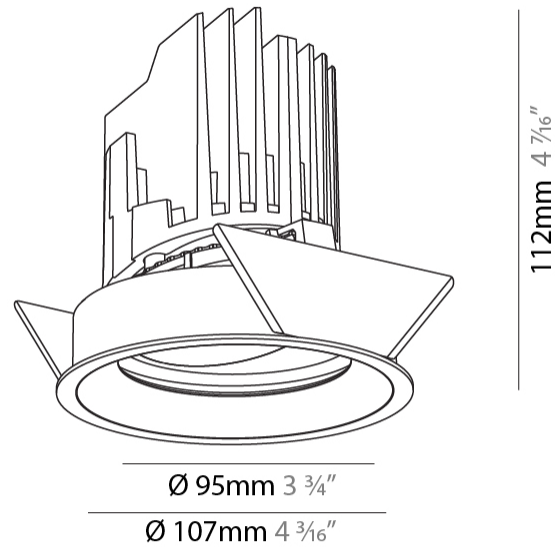

PHYSICAL

Shape: Round
Diameter (mm): 107
Diameter (in): 4 3/16
Height (mm): 112
Height (in): 4 7/16
Ceiling Thickness (mm): 10 / 12.5 / 15
Ceiling Thickness (in): 3/8 or 1/2 or 9/16
Min. Recessing Depth (mm): 130
Min. Recessing Depth (in): 5 1/8
Light Distribution: Adjustable / Downlight
Weight (kg): 0.47
Weight (lbs): 1.04
Fixture Finish: SSR / BKV / CWI / CRY / HAB / UFT / ITA / RUA / FTG / MYG / LOD / PUS / FRO / FUP / KIA / POP / BLS / SPG / MEY / GOH / GUM / CHC / COM / ABZ / JAG / OBR / MOS / ROR
Fixture Material: Aluminum Die Cast
Cut-out Measurements: 98mm / 3 7/8"

ELECTRICAL

Lamp Type: LED (Zhaga Standard)
Input Wattage (W): 13.2 / 16.5
Total Output Wattage (W): 12 / 15
Dimming: Tri-Mode (Non-Dimming and Phase Dimming (120Vac only) and 0-10V Dimming)
Driver Included: No
Driver Location: Recessed Housing
Driver Type: Constant Current - Universal
Driver Class: Class 2
Housing: See components
Input Voltage (V): 120 - 277
Constant Current (MA): 350

LED

Number of LEDs: 1
Color Temperature (°K): 2700 / 3000 / 3500 / 4000
Max. Delivered Lumen (lm): 850 / 950 / 1019 / 1040
Nominal Lumen (lm): 960 / 1070 / 1156 / 1180
CRI: >90 CRI
Efficiency (%): 0.885
Lamp Life (hrs): 50000

OPTICAL

Reflector°: 10
Adjustability: Rotational 355°; Tilt 30°

RATINGS AND CERTIFICATIONS

Certified By: Certified for North American Standards
IP rating: IP20