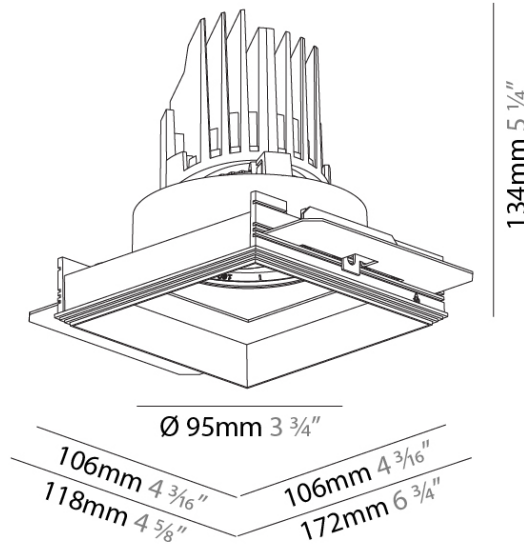

ELECTRICAL
Lamp Type: LED (Zhaga Standard)
Input Wattage (W): 13.2 / 16.5
Total Output Wattage (W): 12.1 / 14.7
Dimming: Tri-Mode (Non-Dimming and Phase Dimming (120Vac only) and 0-10V Dimming)
Driver Included: No
Driver Location: Recessed Housing
Driver Type: Constant Current - Universal
Driver Class: Class 2
Housing: See components
Input Voltage (V): 120 - 277
Constant Current (MA): 350

LED
Number of LEDs: 1
Color Temperature (°K): 2700 / 3000 / 3500 / 4000
Max. Delivered Lumen (lm): 850 / 950 / 1019 / 1040
Nominal Lumen (lm): 960 / 1070 / 1156 / 1180
CRI: >90 CRI
Efficiency (%): 88.5
Lamp Life (hrs): 50000
Upon Request: RGB-W Tunable White Special Color Temperature Special LED

OPTICAL
Reflector?: 10
Adjustability: Rotational 355°; Tilt 30°
Upon Request: Special Beam Angles

RATINGS AND CERTIFICATIONS
© 2024 Zaneen LLC, 10000 180-3382, F 416-247-9319, www.zaneen.com

Available for international specifications by adding "INT" at the end of the existing Model #. For assistance on 'custom' specifications, contact zteam@zaneen.com.
Certified by: Certified for North American Standards
In a constant effort to supply the best product, we reserve the right to change specifications or materials without notice. The most recent specification sheets are found at zaneen.com
IP rating: IP20