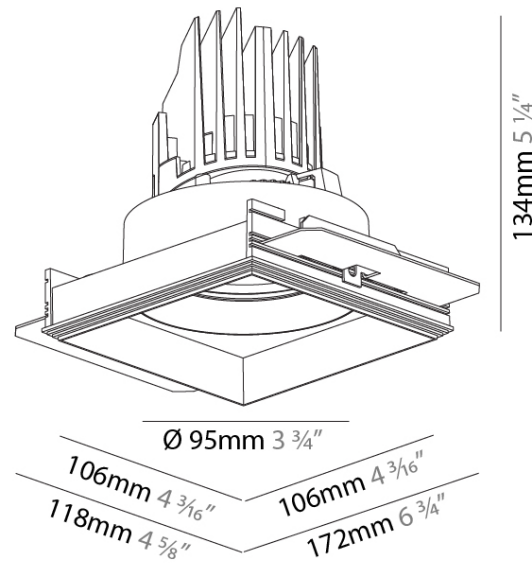

ELECTRICAL

Lamp Type: LED (Zhaga Standard)
Input Wattage (W): 13.2 (2700K) / 16.5
Total Output Wattage (W): 12 (2700K) / 15
Dimming: Tri-Mode (Non-Dimming and Phase Dimming (120Vac only) and 0-10V Dimming)
Driver Included: No
Driver Location: Recessed Housing
Driver Type: Constant Current - Universal
Driver Class: Class 2
Housing: See components
Input Voltage (V): 120 - 277
Constant Current (MA): 350

LED

Number of LEDs: 1
Color Temperature (°K): 2700 / 3000 / 3500 / 4000
Max. Delivered Lumen (lm): 850 / 950 / 1019 / 1040
Nominal Lumen (lm): 960 / 1070 / 1156 / 1180
CRI: >90 CRI
Efficiency (%): 88.5
Lamp Life (hrs): 50000
Upon Request: RGB-W Tunable White Special Color Temperature Special LED

OPTICAL

Reflector: 10
Adjustability: Rotational 355°; Tilt 30°
Upon Request: Special Beam Angles

RATINGS AND CERTIFICATIONS

Zaneen Lighting Inc. © 2024, T 1-800-380-3382, F 416-247-9319, www.zaneen.com

Available for international specifications by adding "INT" at the end of the existing Model #. For assistance on 'custom' specifications, contact zteam@zaneen.com. In a constant effort to supply the best product, we reserve the right to change specifications or materials without notice. The most recent specification sheets are found at zaneen.com
IP rating: IP20