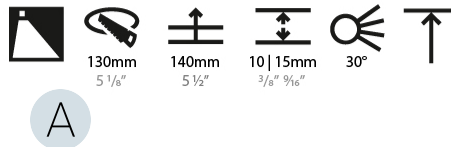

OPTICAL

Reflector°: 10
 Adjustability: Fixed

RATINGS AND CERTIFICATIONS

Certified By: Certified for North American Standards
 IP rating: IP20

126mm 4 15/16"

Ø 125mm 4 15/16"

Ø 139mm 5 1/2"

BIONIQ ROUND WALLWASH RECESSED