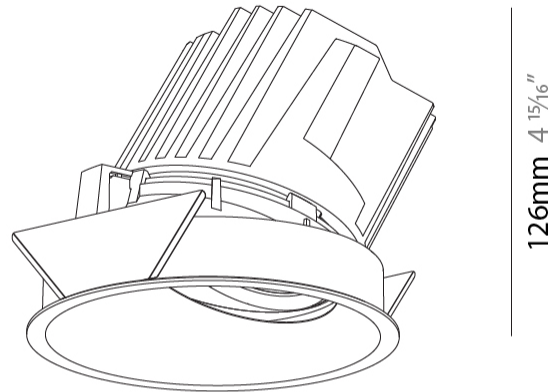

GENERAL

Series: Bioniq
 Subseries: Bioniq Round Wallwash
 Brand: Prolicht
 Division: Architectural
 Mounting Type: Recessed
 Mounting Location: Ceiling
 Subcategory: Wallwash

PHYSICAL

Shape: Round
 Diameter (mm): 139
 Diameter (in): 5 1/2
 Height (mm): 126
 Height (in): 4 15/16
 Ceiling Thickness (mm): 10 / 12.5 / 15
 Ceiling Thickness (in): 3/8 or 1/2 or 9/16
 Min. Recessing Depth (mm): 140
 Min. Recessing Depth (in): 5 1/2
 Light Distribution: Adjustable / Asymmetric
 Weight (kg): 0.811
 Weight (lbs): 1.79
 Fixture Finish: SSR / BKV / CWI / CRY / HAB / LAG / UFT / ITA / RUA / RUR / MIC / FTG / MYG / TWT / LOD / PUS / FRO / FUP / KIA / POP / BLS / SPG / MEY / GOH / GUM / CHC / COM / ABZ / JAG / OBR / MOS / ROR
 Fixture Material: Aluminum Die Cast
 Cut-out Measurements: 130mm / 5 1/8"

OPTICAL

Reflector°: 10
 Adjustability: Fixed

RATINGS AND CERTIFICATIONS

Certified By: Certified for North American Standards
 IP rating: IP20

126mm 4 15/16"

Ø 125mm 4 15/16"

Ø 139mm 5 1/2"

BIONIQ ROUND WALLWASH RECESSED

GENERAL

Series: Bioniq
 Subseries: Bioniq Round Pinhole
 Brand: Prolicht
 Division: Architectural
 Mounting Type: Recessed
 Mounting Location: Ceiling
 Subcategory: Downlight

PHYSICAL

Shape: Round
 Diameter (mm): 139
 Diameter (in): 5 1/2
 Height (mm): 126
 Height (in): 4 15/16
 Ceiling Thickness (mm): 10 / 12.5 / 15
 Ceiling Thickness (in): 3/8 or 1/2 or 9/16
 Min. Recessing Depth (mm): 140
 Min. Recessing Depth (in): 5 1/2
 Light Distribution: Adjustable / Downlight
 Weight (kg): 0.86
 Weight (lbs): 1.9
 Fixture Finish: SSR / BKV / CWI / CRY / HAB / LAG / UFT / ITA / RUA / RUR / MIC / FTG / MYG / TWT / LOD / PUS / FRO / FUP / KIA / POP / BLS / SPG / MEY / GOH / GUM / CHC / COM / ABZ / JAG / OBR / MOS / ROR
 Fixture Material: Aluminum Die Cast
 Cut-out Measurements: 130mm / 5 1/8"