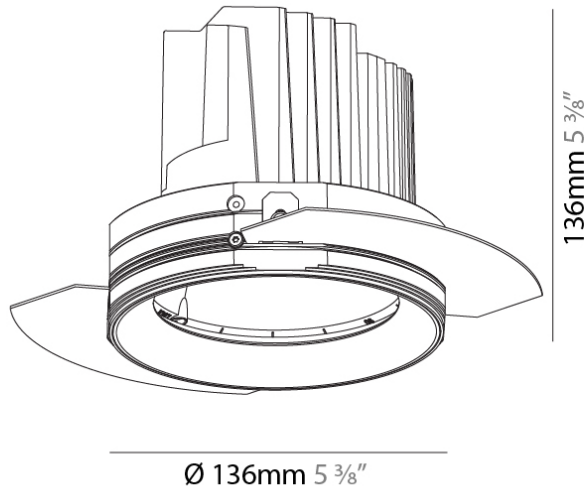

GENERAL

Series: Bioniq
Subseries: Bioniq Round Adjustable
Brand: Prolicht
Division: Architectural
Mounting Type: Trimless
Mounting Location: Ceiling
Subcategory: Downlight

PHYSICAL

Shape: Round
Diameter (mm): 136
Diameter (in): 5 3/8
Height (mm): 136
Height (in): 5 3/8
Ceiling Thickness (mm): 10 / 12.5 / 15 / 25
Ceiling Thickness (in): 3/8 or 1/2 or 9/16 or 1
Min. Recessing Depth (mm): 150
Min. Recessing Depth (in): 5 7/8
Light Distribution: Adjustable / Downlight
Weight (kg): 1.02
Weight (lbs): 2.24
Fixture Finish: SSR / BKV / CWI / CRY / HAB / UFT / ITA / RUA / FTG / MYG / LOD / PUS / FRO / FUP / KIA / POP / BLS / SPG / MEY / GOH / GUM / CHC / COM / ABZ / JAG / OBR / MOS / ROR
Fixture Material: Aluminum Die Cast
Cut-out Measurements: 140mm / 5 1/2"
Upon Request: Unique Ceiling Thickness

OPTICAL

Reflector°: 10
Beam Angle: Narrow
Adjustability: Rotational 355°; Tilt 30°
Upon Request: Special Beam Angles

RATINGS AND CERTIFICATIONS

382, F 416-247-9319, www.zaneen.com

Created by Interlight for North American standards. At the end of the existing Model #. For assistance on 'custom' specifications, contact zteam@zaneen.com. In a constant effort to supply the best product, we reserve the right to change specifications or materials without notice. The most recent specification sheets are found at zaneen.com IP rating: IP20