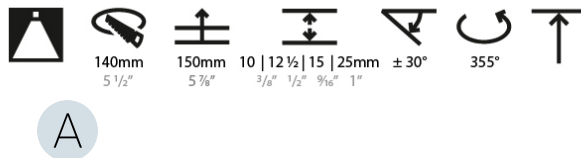

GENERAL

Series: Bioniq
Subseries: Bioniq Round Adjustable
Brand: Prolicht
Division: Architectural
Mounting Type: Trimless
Mounting Location: Ceiling
Subcategory: Downlight

PHYSICAL

Shape: Round
Diameter (mm): 136
Diameter (in): 5 3/8
Height (mm): 136
Height (in): 5 3/8
Ceiling Thickness (mm): 10 / 12.5 / 15 / 25
Ceiling Thickness (in): 3/8 or 1/2 or 9/16 or 1
Min. Recessing Depth (mm): 150
Min. Recessing Depth (in): 5 7/8
Light Distribution: Adjustable / Downlight
Weight (kg): 1.02
Weight (lbs): 2.24
Fixture Finish: SSR / BKV / CWI / CRY / HAB / UFT / ITA / RUA / FTG / MYG / LOD / PUS / FRO / FUP / KIA / POP / BLS / SPG / MEY / GOH / GUM / CHC / COM / ABZ / JAG / OBR / MOS / ROR
Fixture Material: Aluminum Die Cast
Cut-out Measurements: 140mm / 5 1/2"
Upon Request: Unique Ceiling Thickness

LED

Number of LEDs: 1
Color Temperature (°K): 2700 / 3000 / 3500 / 4000
Max. Delivered Lumen (lm): 870 / 970 / 1038 / 1060
Nominal Lumen (lm): 960 / 1070 / 1156 / 1180
CRI: >90 CRI
Efficiency (%): 90.5
Lamp Life (hrs): 50000
Upon Request: RGB-W Tunable White Special Color Temperature Special LED

OPTICAL

Reflector°: 10
Beam Angle: Narrow
Adjustability: Rotational 355°; Tilt 30°
Upon Request: Special Beam Angles

RATINGS AND CERTIFICATIONS

382, F 416-247-9319, www.zaneen.com

Created by Interlight for North American standards. At the end of the existing Model #. For assistance on 'custom' specifications, contact zteam@zaneen.com. In a constant effort to supply the best product, we reserve the right to change specifications or materials without notice. The most recent specification sheets are found at zaneen.com IP rating: IP20