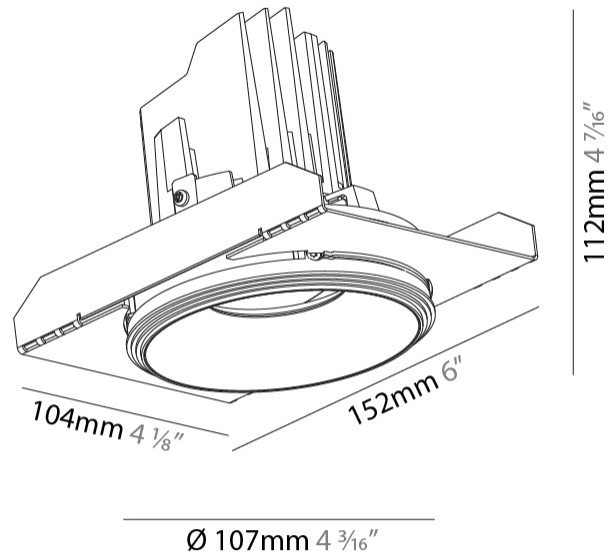

ELECTRICAL

Lamp Type: LED (Zhaga Standard)
Input Wattage (W): 13.2 / 16.5
Total Output Wattage (W): 12.1 / 14.7
Dimming: Tri-Mode (Non-Dimming and Phase Dimming (120Vac only) and 0-10V Dimming)
Driver Included: No
Driver Location: Recessed Housing
Driver Type: Constant Current - Universal
Driver Class: Class 2
Housing: See components
Input Voltage (V): 120 - 277
Constant Current (MA): 350

LED

Number of LEDs: 1
Color Temperature (°K): 2700 / 3000 / 3500 / 4000
Max. Delivered Lumen (lm): 850 / 950 / 1019 / 1040
Nominal Lumen (lm): 960 / 1070 / 1156 / 1180
CRI: >90 CRI
Efficiency (%): 88.5
Lamp Life (hrs): 50000
Upon Request: RGB-W Tunable White Special Color Temperature Special LED

OPTICAL

Reflector°: 10
Adjustability: Rotational 355°; Tilt 10°
Upon Request: Special Beam Angles

RATINGS AND CERTIFICATIONS

Zaneen Group Inc. © 2024, T 1800-388-3382, F 416-247-9319, www.zaneen.com
Certified By: Certified for North American Standards
Available for international specifications by adding "INT" at the end of the existing Model #. For assistance on 'custom' specifications, contact zteam@zaneen.com.
IP Rating: IP20
If a conflict occurs to supply the best product, we reserve the right to change specifications or materials without notice. The most recent specification sheets are found at zaneen.com