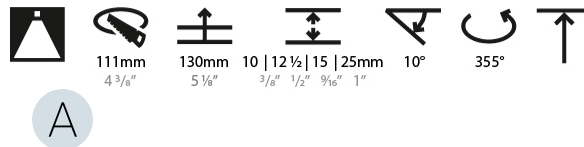

ELECTRICAL

Lamp Type: LED (Zhaga Standard)
Input Wattage (W): 13.2 / 16.5
Total Output Wattage (W): 12.1 / 14.7
Dimming: Tri-Mode (Non-Dimming and Phase Dimming (120Vac only) and 0-10V Dimming)
Driver Included: No
Driver Location: Recessed Housing
Driver Type: Constant Current - Universal
Driver Class: Class 2
Housing: See components
Input Voltage (V): 120 - 277
Constant Current (MA): 350

LED

Number of LEDs: 1
Color Temperature (°K): 2700 / 3000 / 3500 / 4000
Max. Delivered Lumen (lm): 850 / 950 / 1019 / 1040
Nominal Lumen (lm): 960 / 1070 / 1156 / 1180
CRI: >90 CRI
Efficiency (%): 88.5
Lamp Life (hrs): 50000
Upon Request: RGB-W Tunable White Special Color Temperature Special LED

OPTICAL

Reflector°: 10
Adjustability: Rotational 355°; Tilt 10°
Upon Request: Special Beam Angles

RATINGS AND CERTIFICATIONS

Zaneen Group Inc. © 2024, T 1800-388-3382, F 416-247-9319, www.zaneen.com
Certified By: Certified for North American Standards
Available for international specifications by adding "INT" at the end of the existing Model #. For assistance on 'custom' specifications, contact zteam@zaneen.com.
IP Rating: IP20
If a conflict occurs to supply the best product, we reserve the right to change specifications or materials without notice. The most recent specification sheets are found at zaneen.com