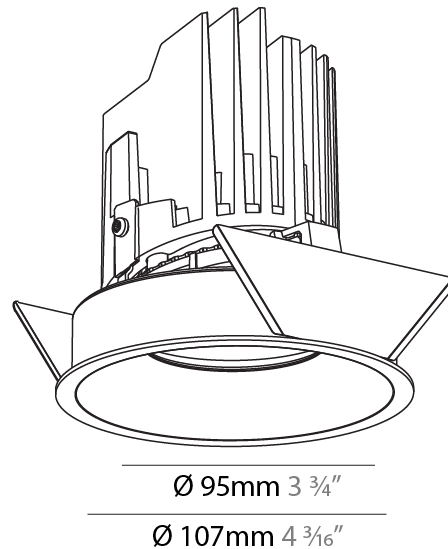

PHYSICAL

Shape: Round
Diameter (mm): 107
Diameter (in): 4 3/16
Height (mm): 112
Height (in): 4 7/16
Ceiling Thickness (mm): 10 / 12.5 / 15
Ceiling Thickness (in): 3/8 or 1/2 or 9/16
Min. Recessing Depth (mm): 130
Min. Recessing Depth (in): 5 1/8
Light Distribution: Adjustable / Downlight
Weight (kg): 0.452
Weight (lbs): 1
Fixture Finish: SSR / BKV / CWI / CRY / HAB / UFT / ITA / RUA / FTG / MYG / LOD / PUS / FRO / FUP / KIA / POP / BLS / SPG / MEY / GOH / GUM / CHC / COM / ABZ / JAG / OBR / MOS / ROR
Fixture Material: Aluminum Die Cast
Cut-out Measurements: 98mm / 3 7/8"

ELECTRICAL

Lamp Type: LED (Zhaga Standard)
Input Wattage (W): 13.2 / 16.5
Total Output Wattage (W): 12 / 14
Dimming: Tri-Mode (Non-Dimming and Phase Dimming (120Vac only) and 0-10V Dimming)
Driver Included: No
Driver Location: Recessed Housing
Driver Type: Constant Current - Universal
Driver Class: Class 2
Housing: See components
Input Voltage (V): 120 - 277
Constant Current (MA): 350

LED

Number of LEDs: 1
Color Temperature (°K): 2700 / 3000 / 3500 / 4000
Max. Delivered Lumen (lm): 790 / 880 / 950 / 970
Nominal Lumen (lm): 960 / 1070 / 1156 / 1180
CRI: >90 CRI
Efficiency (%): 88.5
Lamp Life (hrs): 50000

OPTICAL

Reflector°: 10
Adjustability: Rotational 355°; Tilt 10°

RATINGS AND CERTIFICATIONS

Certified By: Certified for North American Standards
IP rating: IP54