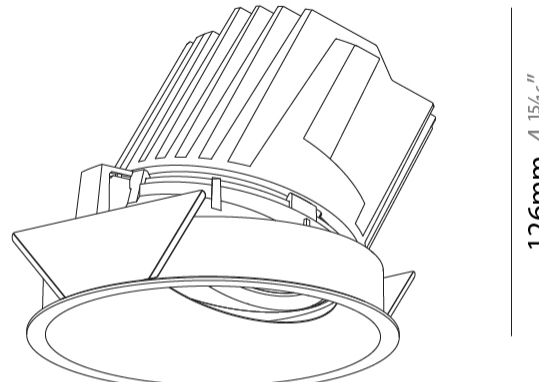

PHYSICAL

Shape: Round
Diameter (mm): 139
Diameter (in): 5 1/2
Height (mm): 126
Height (in): 4 15/16
Ceiling Thickness (mm): 10 / 12.5 / 15
Ceiling Thickness (in): 3/8 or 1/2 or 9/16
Min. Recessing Depth (mm): 140
Min. Recessing Depth (in): 5 1/2
Light Distribution: Adjustable / Asymmetric
Weight (kg): 0.811
Weight (lbs): 1.79
Fixture Finish: SSR / BKV / CWI / CRY / HAB / UFT / ITA / RUA / FTG / MYG / LOD / PUS / FRO / FUP / KIA / POP / BLS / SPG / MEY / GOH / GUM / CHC / COM / ABZ / JAG / OBR / MOS / ROR
Fixture Material: Aluminum Die Cast
Cut-out Measurements: 130mm / 5 1/8"

ELECTRICAL

Lamp Type: LED (Zhaga Standard)
Input Wattage (W): 13.2 / 16.5
Total Output Wattage (W): 12 / 14
Dimming: Tri-Mode (Non-Dimming and Phase Dimming (120Vac only) and 0-10V Dimming)
Driver Included: No
Driver Location: Recessed Housing
Driver Type: Constant Current - Universal
Driver Class: Class 2
Housing: See components
Input Voltage (V): 120 - 277
Constant Current (MA): 350

LED

Number of LEDs: 1
Color Temperature (°K): 2700 / 3000 / 3500 / 4000
Max. Delivered Lumen (lm): 690 / 760 / 823 / 840
Nominal Lumen (lm): 960 / 1070 / 1156 / 1180
CRI: >90 CRI
Lamp Life (hrs): 50000

OPTICAL

Reflector°: 10
Adjustability: Fixed

RATINGS AND CERTIFICATIONS

Certified By: Certified for North American Standards
IP rating: IP20

126mm 4 15/16"

Ø 125mm 4 15/16"
Ø 139mm 5 1/2"

130mm 5 1/8"   140mm 5 1/2"   10 | 15mm 3/8" 5/16"   30°

A