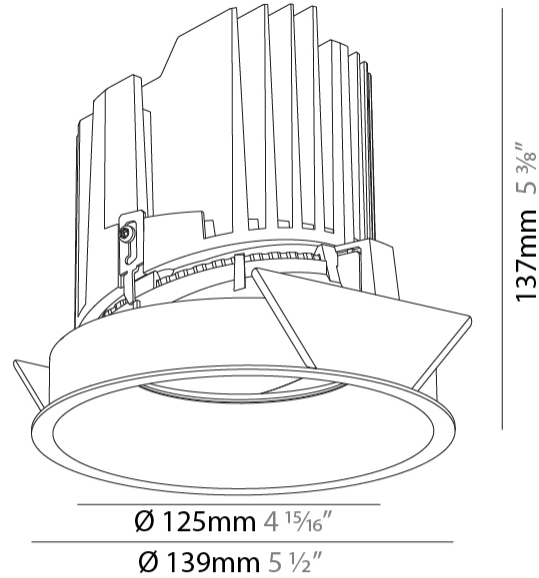

GENERAL

Series: Bioniq
 Subseries: Bioniq Round Semi Adjustable
 Brand: Prolicht
 Division: Architectural
 Mounting Type: Recessed
 Mounting Location: Ceiling
 Subcategory: Downlight

PHYSICAL

Shape: Round
 Diameter (mm): 139
 Diameter (in): 5 1/2
 Height (mm): 137
 Height (in): 5 3/8
 Ceiling Thickness (mm): 10 / 12.5 / 15
 Ceiling Thickness (in): 3/8 or 1/2 or 9/16
 Min. Recessing Depth (mm): 150
 Min. Recessing Depth (in): 5 7/8
 Light Distribution: Adjustable / Downlight
 Weight (kg): 0.814
 Weight (lbs): 1.79
 Fixture Finish: SSR / BKV / CWI / CRY / HAB / LAG / UFT / ITA / RUA / RUR / MIC / FTG / MYG / TWT / LOD / PUS / FRO / FUP / KIA / POP / BLS / SPG / MEY / GOH / GUM / CHC / COM / ABZ / JAG / OBR / MOS / ROR
 Fixture Material: Aluminum Die Cast
 Cut-out Measurements: 130mm / 5 1/8"

LED

Number of LEDs: 1
 Color Temperature (°K): 2700 / 3000 / 3500 / 4000
 Max. Delivered Lumen (lm): 870 / 970 / 1039 / 1060
 Nominal Lumen (lm): 960 / 1070 / 1156 / 1180
 CRI: >90 CRI
 Efficiency (%): 90.5
 Lamp Life (hrs): 50000

OPTICAL

Reflector°: 10
 Adjustability: Rotational 355°; Tilt 10°

RATINGS AND CERTIFICATIONS

Certified By: Certified for North American Standards
 IP rating: IP20

130mm 5 1/8"	150mm 5 7/8"	10 15mm 3/8" 9/16"	10°	355°		