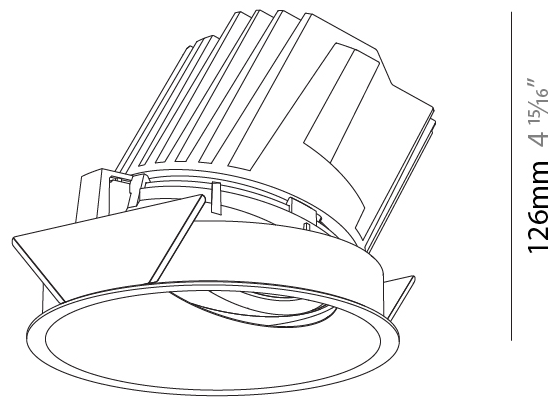

OPTICAL

Reflector°: 10
 Adjustability: Fixed

RATINGS AND CERTIFICATIONS

Certified By: Certified for North American Standards
 IP rating: IP20

126mm 4 15/16"

Ø 125mm 4 15/16"

Ø 139mm 5 1/2"

BIONIQ ROUND WALLWASH RECESSED