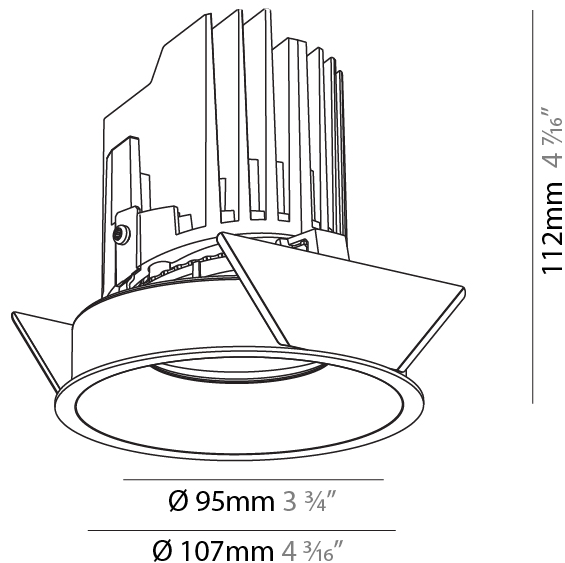

GENERAL

Series: Bioniq
Subseries: Bioniq Round Semi Adjustable
Brand: Prolicht
Division: Architectural
Mounting Type: Recessed
Mounting Location: Ceiling
Subcategory: Downlight

PHYSICAL

Shape: Round
Diameter (mm): 107
Diameter (in): 4 3/16
Height (mm): 112
Height (in): 4 7/16
Ceiling Thickness (mm): 10 / 12.5 / 15
Ceiling Thickness (in): 3/8 or 1/2 or 9/16
Min. Recessing Depth (mm): 130
Min. Recessing Depth (in): 5 1/8
Light Distribution: Adjustable / Downlight
Weight (kg): 0.435
Weight (lbs): 0.96
Fixture Finish: SSR / BKV / CWI / CRY / HAB / LAG / UFT / ITA / RUA / RUR / MIC / FTG / MYG / TWT / LOD / PUS / FRO / FUP / KIA / POP / BLS / SPG / MEY / GOH / GUM / CHC / COM / ABZ / JAG / OBR / MOS / ROR
Fixture Material: Aluminum Die Cast
Cut-out Measurements: 98mm / 3 7/8"

ELECTRICAL

Lamp Type: LED (Zhaga Standard)
Total Output Wattage (W): 15
Dimming: Dali Dimming
Driver Included: No
Driver Location: Recessed Housing
Driver Type: Constant Current - 120Vac
Housing: See components
Input Voltage (V): 120
Constant Current (MA): 350

LED

Number of LEDs: 1
Color Temperature (°K): Warm Dim
Max. Delivered Lumen (lm): 760
Nominal Lumen (lm): 1140
CRI: >90 CRI
Lamp Life (hrs): 50000

OPTICAL

Reflector: 20 / 40 / 60
Adjustability: Rotational 355°, Tilt 10°

RATINGS AND CERTIFICATIONS

Certified By: Certified for North American Standards
IP rating: IP20