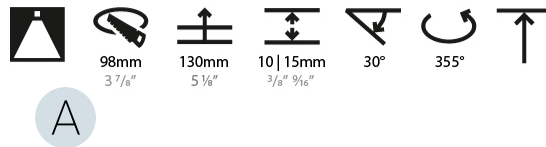

GENERAL

Series: Bioniq
Subseries: Bioniq Round Adjustable
Brand: Prolicht
Division: Architectural
Mounting Type: Recessed
Mounting Location: Ceiling
Subcategory: Downlight

PHYSICAL

Shape: Round
Diameter (mm): 107
Diameter (in): 4 3/16
Height (mm): 112
Height (in): 4 7/16
Min. Recessing Depth (mm): 130
Min. Recessing Depth (in): 5 1/8
Light Distribution: Adjustable / Downlight
Weight (kg): 0.46
Weight (lbs): 1.01
Fixture Finish: [SSR / BKV / CWI / CRY / HAB / LAG / UFT / ITA / RUA / RUR / MIC / FTG / MYG / TWT / LOD / PUS / FRO / FUP / KIA / POP / BLS / SPG / MEY / GOH / GUM / CHC / COM / ABZ / JAG / OBR / MOS / ROR](#)
Fixture Material: Aluminum Die Cast
Cut-out Measurements: 98mm / 3 7/8"

ELECTRICAL

Lamp Type: LED (Zhaga Standard)
Input Wattage (W): 16.5
Total Output Wattage (W): 14.7
Dimming: Dali Dimming
Driver Included: No
Driver Location: Recessed Housing
Driver Type: Constant Current - 120Vac
Driver Class: Class 2
Input Voltage (V): 120
Constant Current (MA): 350

LED

Number of LEDs: 1
Color Temperature (°K): Warm Dim
Max. Delivered Lumen (lm): 760
Nominal Lumen (lm): 1140
CRI: >90 CRI

OPTICAL

Reflector°: [20 / 40 / 60](#)
Adjustability: Rotational 355°; Tilt 30°

RATINGS AND CERTIFICATIONS

Certified By: Certified for North American Standards
IP rating: IP20