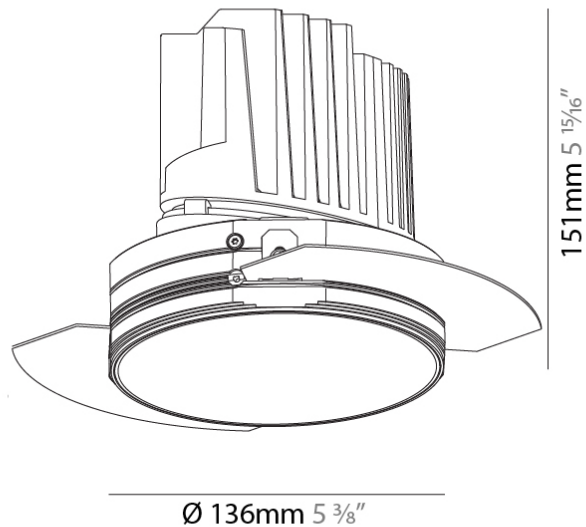

GENERAL

Series: Bioniq
 Subseries: Bioniq Round Deep
 Brand: Prolicht
 Division: Architectural
 Mounting Type: Trimless
 Mounting Location: Ceiling
 Subcategory: Downlight

PHYSICAL

Shape: Round
 Diameter (mm): 136
 Diameter (in): 5 3/8
 Height (mm): 151
 Height (in): 5 15/16
 Ceiling Thickness (mm): 10 / 12.5 / 15 / 25
 Ceiling Thickness (in): 3/8 or 1/2 or 9/16 or 1
 Min. Recessing Depth (mm): 170
 Min. Recessing Depth (in): 6 11/16
 Light Distribution: Downlight
 Weight (kg): 1.078
 Weight (lbs): 2.37
 Fixture Finish: SSR / BKV / CWI / CRY / HAB / UFT / ITA / RUA / FTG / MYG / LOD / PUS / FRO / FUP / KIA / POP / BLS / SPG / MEY / GOH / GUM / CHC / COM / ABZ / JAG / OBR / MOS / ROR
 Fixture Material: Aluminum Die Cast
 Cut-out Measurements: Ø 140mm / 5 1/2"
 Upon Request: Unique Ceiling Thickness

OPTICAL

Reflector°: 18 / 34
 Optic: Lens Pack - No Lens / Linear Spread Lens / Honeycomb / Spread Lens
 Adjustability: Fixed
 Upon Request: Special Beam Angles

RATINGS AND CERTIFICATIONS

382, F 416-247-9319, www.zaneen.com
 Certified and Compliant for North American Standards at the end of the existing Model #. For assistance on 'custom' specifications, contact zteam@zaneen.com.
 In a constant effort to supply the best product, we reserve the right to change specifications or materials without notice. The most recent specification sheets are found at zaneen.com
 IP rating: IP20