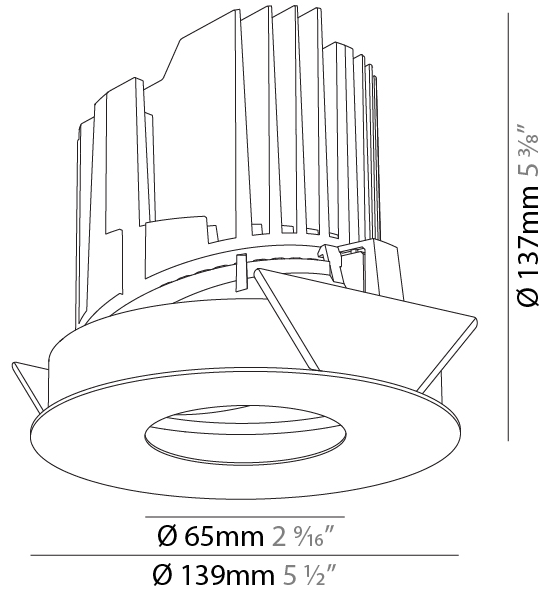

Series: Bioniq
Subseries: Bioniq Round Wallwash
Brand: Prolicht
Division: Architectural
Mounting Type: Recessed
Mounting Location: Ceiling
Subcategory: Downlight

PHYSICAL

Shape: Round
Diameter (mm): 139
Diameter (in): 5 1/2
Height (mm): 137
Height (in): 5 3/8
Ceiling Thickness (mm): 10 / 12.5 / 15 / 25
Ceiling Thickness (in): 3/8 or 1/2 or 9/16
Min. Recessing Depth (mm): 150
Min. Recessing Depth (in): 5 7/8
Light Distribution: Adjustable / Asymmetric
Weight (kg): 0.865
Weight (lbs): 1.9
Fixture Finish: SSR / BKV / CWI / CRY / HAB / UFT / ITA / RUA / FTG / MYG / LOD / PUS / FRO / FUP / KIA / POP / BLS / SPG / MEY / GOH / GUM / CHC / COM / ABZ / JAG / OBR / MOS / ROR
Fixture Material: Aluminum Die Cast
Cut-out Measurements: 130mm / 5 1/8"

ELECTRICAL

Lamp Type: LED (Zhaga Standard)
Input Wattage (W): 28.6
Total Output Wattage (W): 26
Dimming: Tri-Mode (Non-Dimming and Phase Dimming (120Vac only) and 0-10V Dimming)
Driver Included: No
Driver Location: Recessed Housing
Driver Type: Constant Current - Universal
Housing: See components
Input Voltage (V): 120 - 277
Constant Current (MA): 700

LED

Number of LEDs: 1
Color Temperature (°K): 2700 / 3000 / 3500 / 4000
Max. Delivered Lumen (lm): 1890 / 1930 / 2028 / 2070
Nominal Lumen (lm): 3210 / 3290 / 3459 / 3530
CRI: >90 CRI
Lamp Life (hrs): 50000

OPTICAL

Reflector: 20 / 25 / 40
Adjustability: Fixed

RATINGS AND CERTIFICATIONS

Certified By: Certified for North American Standards
IP rating: IP20

	130mm 5 1/8"	150mm 5 7/8"	10 | 15mm 3/8" | 9/16"	30°	355°	
A