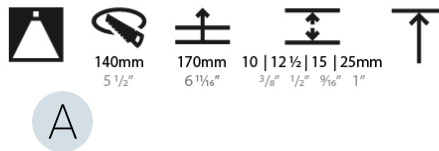

GENERAL

Series: Bioniq
 Subseries: Bioniq Round Deep
 Brand: Prolicht
 Division: Architectural
 Mounting Type: Trimless
 Mounting Location: Ceiling
 Subcategory: Downlight

PHYSICAL

Shape: Round
 Diameter (mm): 136
 Diameter (in): 5 3/8
 Height (mm): 151
 Height (in): 5 15/16
 Ceiling Thickness (mm): 10 / 12.5 / 15 / 25
 Ceiling Thickness (in): 3/8 or 1/2 or 9/16 or 1
 Min. Recessing Depth (mm): 170
 Min. Recessing Depth (in): 6 11/16
 Light Distribution: Downlight
 Weight (kg): 1.078
 Weight (lbs): 2.37
 Fixture Finish: SSR / BKV / CWI / CRY / HAB / UFT / ITA / RUA / FTG / MYG / LOD / PUS / FRO / FUP / KIA / POP / BLS / SPG / MEY / GOH / GUM / CHC / COM / ABZ / JAG / OBR / MOS / ROR
 Fixture Material: Aluminum Die Cast
 Cut-out Measurements: Ø 140mm / 5 1/2"
 Upon Request: Unique Ceiling Thickness

LED

Number of LEDs: 1
 Color Temperature (°K): 2700 / 3000 / 3500 / 4000
 Max. Delivered Lumen (lm): 2156 / 2244 / 2377 / 2425
 Nominal Lumen (lm): 2909 / 3028 / 3208 / 2373
 CRI: >90 CRI
 Lamp Life (hrs): 50000
 Upon Request: RGB-W Tunable White Special Color Temperature Special LED

OPTICAL

Reflector°: 18 / 34
 Optic°: Lens Pack - No Lens / Linear Spread Lens / Honeycomb / Spread Lens
 Adjustability: Fixed
 Upon Request: Special Beam Angles

RATINGS AND CERTIFICATIONS

382, F 416-247-9319, www.zaneen.com
 Certified and tested for North American standards at the end of the existing Model #. For assistance on 'custom' specifications, contact zteam@zaneen.com.
 In a constant effort to supply the best product, we reserve the right to change specifications or materials without notice. The most recent specification sheets are found at zaneen.com
 IP rating: IP20