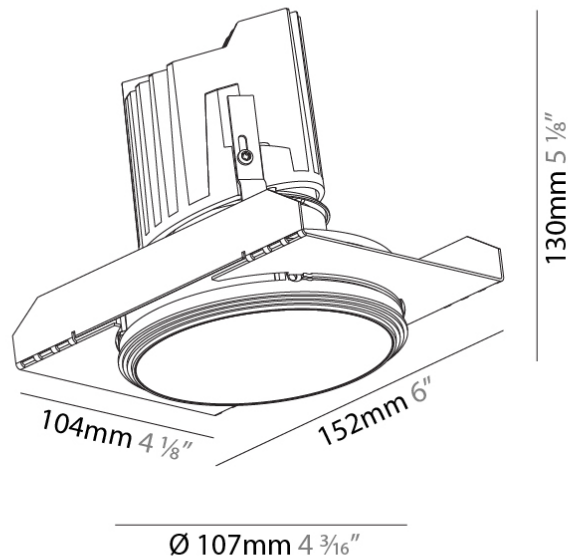

GENERAL

Series: Bioniq
 Subseries: Bioniq Round Deep
 Brand: Prolicht
 Division: Architectural
 Mounting Type: Trimless
 Mounting Location: Ceiling
 Subcategory: Downlight

PHYSICAL

Shape: Round
 Diameter (mm): 107
 Diameter (in): 4 3/16
 Height (mm): 130
 Height (in): 5 1/8
 Ceiling Thickness (mm): 10 / 12.5 / 15 / 25
 Ceiling Thickness (in): 3/8 or 1/2 or 9/16 or 1
 Min. Recessing Depth (mm): 150
 Min. Recessing Depth (in): 5 7/8
 Light Distribution: Downlight
 Weight (kg): 0.646
 Weight (lbs): 1.42
 Fixture Finish: SSR / BKV / CWI / CRY / HAB / UFT / ITA / RUA / FTG / MYG / LOD / PUS / FRO / FUP / KIA / POP / BLS / SPG / MEY / GOH / GUM / CHC / COM / ABZ / JAG / OBR / MOS / ROR
 Fixture Material: Aluminum Die Cast
 Cut-out Measurements: Ø 111mm / 4 3/8"
 Upon Request: Unique Ceiling Thickness

OPTICAL

Reflector°: 18 / 42 / 60
 Optic°: Lens Pack - No Lens / Linear Spread Lens / Honeycomb / Spread Lens
 Upon Request: Special Beam Angles

RATINGS AND CERTIFICATIONS

382, F 416-247-9319, www.zaneen.com
 Certified by Intertek for North American Standards at the end of the existing Model #. For assistance on 'custom' specifications, contact zteam@zaneen.com.
 In a constant effort to supply the best product, we reserve the right to change specifications or materials without notice. The most recent specification sheets are found at zaneen.com
 IP rating: IP20