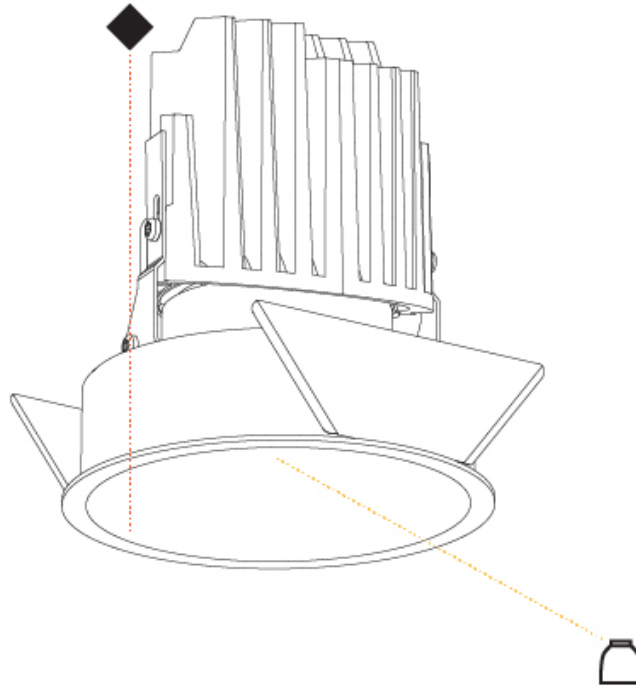

BIONIQ ROUND DEEP RECESSED

A35281-

PROJECT _____

TYPE _____

SPECIFIER _____

QUANTITY _____

DATE _____