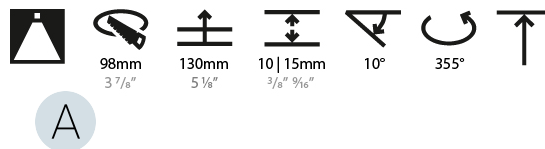

PHYSICAL

Shape: Round
Diameter (mm): 107
Diameter (in): 4 ³/₁₆
Height (mm): 112
Height (in): 4 ⁷/₁₆
Ceiling Thickness (mm): 10 / 12.5 / 15
Ceiling Thickness (in): 3/8 or 1/2 or 9/16
Min. Recessing Depth (mm): 130
Min. Recessing Depth (in): 5 ¹/₈
Light Distribution: Adjustable / Downlight
Weight (kg): 0.465
Weight (lbs): 1.03
Fixture Finish: SSR / BKV / CWI / CRY / HAB / LAG / UFT / ITA / RUA / RUR / MIC / FTG / MYG / TWT / LOD / PUS / FRO / FUP / KIA / POP / BLS / SPG / MEY / GOH / GUM / CHC / COM / ABZ / JAG / OBR / MOS / ROR
Fixture Material: Aluminum Die Cast
Cut-out Measurements: 98mm / 3 7/8"

ELECTRICAL

Lamp Type: LED (Zhaga Standard)
Input Wattage (W): 16.5
Total Output Wattage (W): 13
Dimming: Tri-Mode (Non-Dimming and Phase Dimming (120Vac only) and 0-10V Dimming)
Driver Included: No
Driver Location: Recessed Housing
Driver Type: Constant Current - Universal
Driver Class: Class 2
Housing: See components
Input Voltage (V): 120 - 277
Constant Current (MA): 500

LED

Number of LEDs: 1
Color Temperature (°K): 2700 / 3000 / 3500 / 4000
Max. Delivered Lumen (lm): 1130 / 1180 / 1235 / 1260
Nominal Lumen (lm): 1386 / 1438 / 1511 / 1542
CRI: >90 CRI
Lamp Life (hrs): 50000

OPTICAL

Reflector: 20 / 40 / 60
Adjustability: Rotational 355°, Tilt 10°

RATINGS AND CERTIFICATIONS

Certified By: Certified for North American Standards
IP rating: IP54