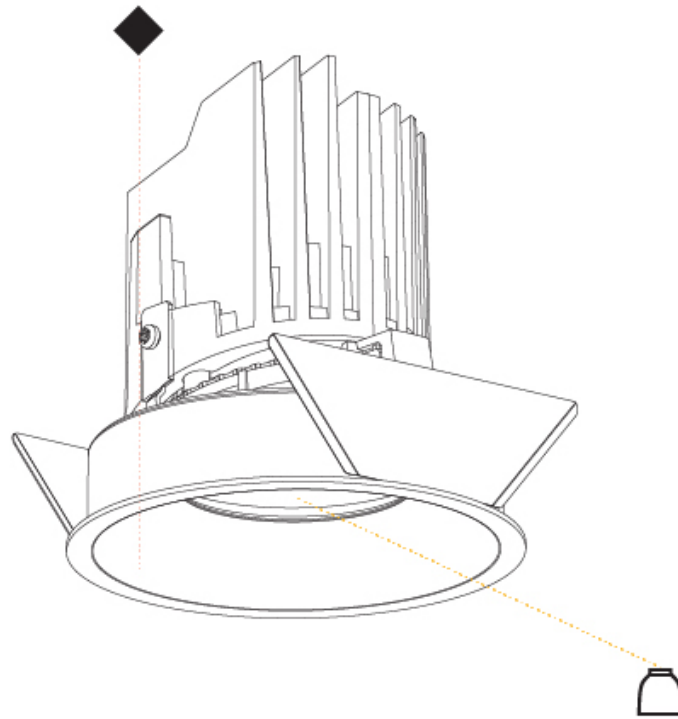

BIONIQ ROUND SEMI ADJUSTABLE RECESSED

A35305-

PROJECT

TYPE

SPECIFIER

QUANTITY

DATE

A