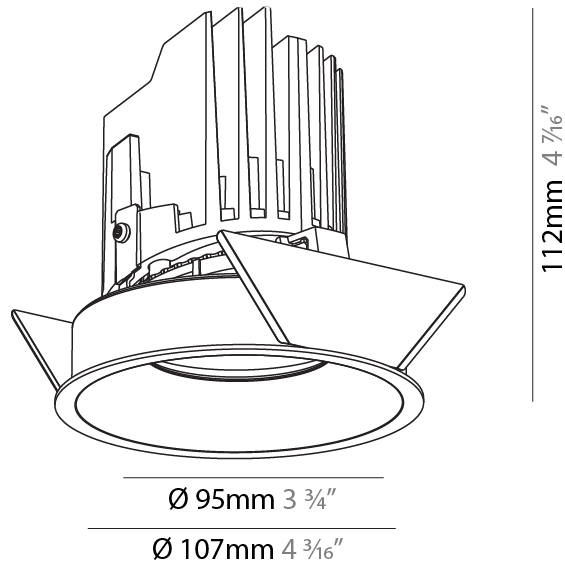

PHYSICAL

Shape: Round
Diameter (mm): 107
Diameter (in): 4 3/16
Height (mm): 112
Height (in): 4 7/16
Ceiling Thickness (mm): 10 / 12.5 / 15
Ceiling Thickness (in): 3/8 or 1/2 or 9/16
Min. Recessing Depth (mm): 130
Min. Recessing Depth (in): 5 1/8
Light Distribution: Adjustable / Downlight
Weight (kg): 0.485
Weight (lbs): 1.07
Fixture Finish: SSR / BKV / CWI / CRY / HAB / LAG / UFT / ITA / RUA / RUR / MIC / FTG / MYG / TWT / LOD / PUS / FRO / FUP / KIA / POP / BLS / SPG / MEY / GOH / GUM / CHC / COM / ABZ / JAG / OBR / MOS / ROR
Fixture Material: Aluminum Die Cast
Cut-out Measurements: 98mm / 3 7/8"

ELECTRICAL

Lamp Type: LED (Zhaga Standard)
Input Wattage (W): 15.5
Total Output Wattage (W): 13
Dimming: Tri-Mode (Non-Dimming and Phase Dimming (120Vac only) and 0-10V Dimming)
Driver Included: No
Driver Location: Recessed Housing
Driver Type: Constant Current - Universal
Driver Class: Class 2
Housing: See components
Input Voltage (V): 120 - 277
Constant Current (MA): 500

LED

Number of LEDs: 1
Color Temperature (°K): 2700 / 3000 / 3500 / 4000
Max. Delivered Lumen (lm): 940 / 980 / 1029 / 1050
Nominal Lumen (lm): 1386 / 1438 / 1511 / 1542
CRI: >90 CRI
Lamp Life (hrs): 50000

OPTICAL

Reflector: 20 / 40 / 60
Adjustability: Rotational 355°, Tilt 10°

RATINGS AND CERTIFICATIONS

Certified By: Certified for North American Standards
IP rating: IP20