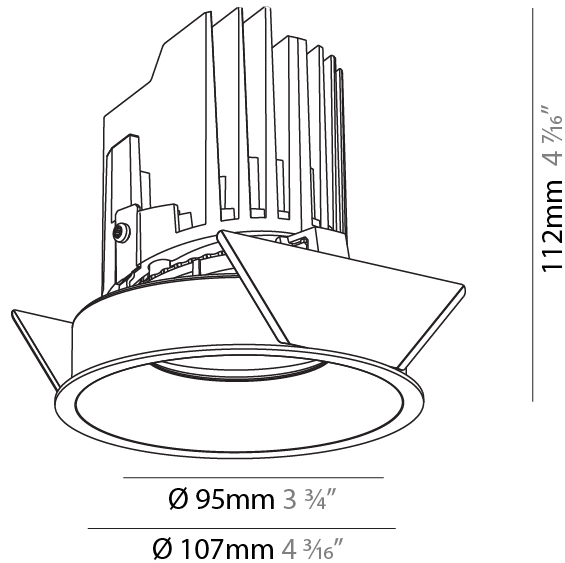

PHYSICAL

Shape: Round
Diameter (mm): 107
Diameter (in): 4 ³/₁₆
Height (mm): 112
Height (in): 4 ⁷/₁₆
Ceiling Thickness (mm): 10 / 12.5 / 15
Ceiling Thickness (in): 3/8 or 1/2 or 9/16
Min. Recessing Depth (mm): 130
Min. Recessing Depth (in): 5 ¹/₈
Light Distribution: Adjustable / Downlight
Weight (kg): 0.465
Weight (lbs): 1.03
Fixture Finish: SSR / BKV / CWI / CRY / HAB / LAG / UFT / ITA / RUA / RUR / MIC / FTG / MYG / TWT / LOD / PUS / FRO / FUP / KIA / POP / BLS / SPG / MEY / GOH / GUM / CHC / COM / ABZ / JAG / OBR / MOS / ROR
Fixture Material: Aluminum Die Cast
Cut-out Measurements: 98mm / 3 7/8"

ELECTRICAL

Lamp Type: LED (Zhaga Standard)
Input Wattage (W): 16.5
Total Output Wattage (W): 13
Dimming: Tri-Mode (Non-Dimming and Phase Dimming (120Vac only) and 0-10V Dimming)
Driver Included: No
Driver Location: Recessed Housing
Driver Type: Constant Current - Universal
Driver Class: Class 2
Housing: See components
Input Voltage (V): 120 - 277
Constant Current (MA): 500

LED

Number of LEDs: 1
Color Temperature (°K): 2700 / 3000 / 3500 / 4000
Max. Delivered Lumen (lm): 1130 / 1180 / 1235 / 1260
Nominal Lumen (lm): 1386 / 1438 / 1511 / 1542
CRI: >90 CRI
Lamp Life (hrs): 50000

OPTICAL

Reflector: 20 / 40 / 60
Adjustability: Rotational 355°, Tilt 10°

RATINGS AND CERTIFICATIONS

Certified By: Certified for North American Standards
IP rating: IP54