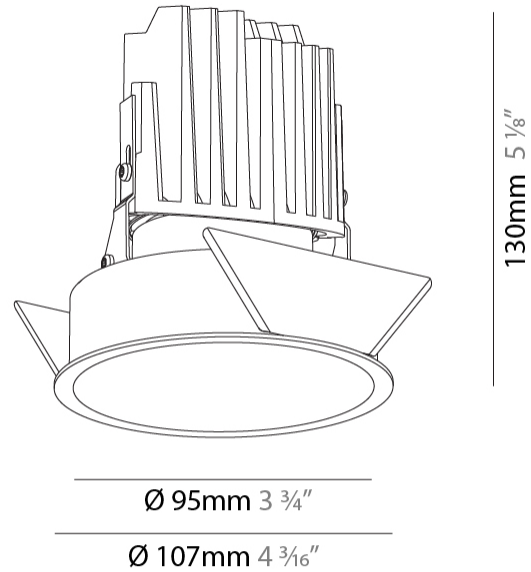

GENERAL

Series: Bioniq
Subseries: Bioniq Round Deep
Brand: Prolicht
Division: Architectural
Mounting Type: Recessed
Mounting Location: Ceiling
Subcategory: Downlight

PHYSICAL

Shape: Round
Diameter (mm): 107
Diameter (in): 4 3/16
Height (mm): 130
Height (in): 5 1/8
Ceiling Thickness (mm): 10 / 12.5 / 15
Ceiling Thickness (in): 3/8 or 1/2 or 9/16
Min. Recessing Depth (mm): 150
Min. Recessing Depth (in): 5 7/8
Light Distribution: Downlight
Weight (kg): 0.533
Weight (lbs): 1.18
Fixture Finish: SSR / BKV / CWI / CRY / HAB / LAG / UFT / ITA / RUA / RUR / MIC / FTG / MYG / TWT / LOD / PUS / FRO / FUP / KIA / POP / BLS / SPG / MEY / GOH / GUM / CHC / COM / ABZ / JAG / OBR / MOS / ROR
Fixture Material: Aluminum Die Cast
Cut-out Measurements: 98mm / 3 7/8"

ELECTRICAL

Lamp Type: LED (Zhaga Standard)
Input Wattage (W): 15.5
Total Output Wattage (W): 13
Dimming: Tri-Mode (Non-Dimming and Phase Dimming (120Vac only) and 0-10V Dimming)
Driver Included: No
Driver Location: Recessed Housing
Driver Type: Constant Current - Universal
Driver Class: Class 2
Housing: See components
Input Voltage (V): 120 - 277
Constant Current (MA): 500

LED

Number of LEDs: 1
Color Temperature (°K): 2700 / 3000 / 3500 / 4000
Max. Delivered Lumen (lm): 1140 / 1180 / 1245 / 1270
CRI: >90 CRI
Lamp Life (hrs): 50000

OPTICAL

Reflector°: 20 / 40 / 60

RATINGS AND CERTIFICATIONS

Certified By: Certified for North American Standards
IP rating: IP54