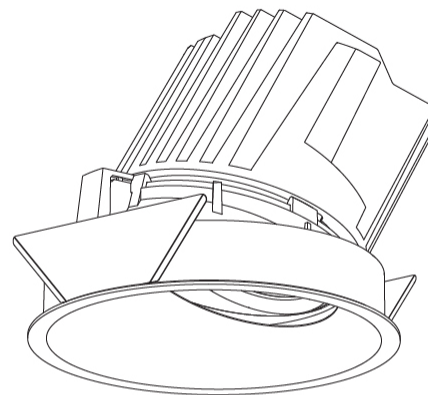

PHYSICAL

Shape: Round
Diameter (mm): 139
Diameter (in): 5 1/2
Height (mm): 126
Height (in): 4 15/16
Ceiling Thickness (mm): 10 / 12.5 / 15
Ceiling Thickness (in): 3/8 or 1/2 or 9/16
Min. Recessing Depth (mm): 140
Min. Recessing Depth (in): 5 1/2
Light Distribution: Adjustable / Asymmetric
Weight (kg): 0.816
Weight (lbs): 1.8
Fixture Finish: SSR / BKV / CWI / CRY / HAB / UFT / ITA / RUA / FTG / MYG / LOD / PUS / FRO / FUP / KIA / POP / BLS / SPG / MEY / GOH / GUM / CHC / COM / ABZ / JAG / OBR / MOS / ROR
Fixture Material: Aluminum Die Cast
Cut-out Measurements: 130mm / 5 1/8"

ELECTRICAL

Lamp Type: LED (Zhaga Standard)
Input Wattage (W): 28.6
Total Output Wattage (W): 26
Dimming: Tri-Mode (Non-Dimming and Phase Dimming (120Vac only) and 0-10V Dimming)
Driver Included: No
Driver Location: Recessed Housing
Driver Type: Constant Current - Universal
Driver Class: Class 2
Housing: See components
Input Voltage (V): 120 - 277
Constant Current (MA): 700

LED

Number of LEDs: 1
Color Temperature (°K): 2700 / 3000 / 3500 / 4000
Max. Delivered Lumen (lm): 2320 / 2380 / 2499 / 2550
Nominal Lumen (lm): 3210 / 3290 / 3459 / 3530
CRI: >90 CRI
Lamp Life (hrs): 50000

OPTICAL

Reflector: 20 / 25 / 40
Adjustability: Fixed

RATINGS AND CERTIFICATIONS

Certified By: Certified for North American Standards
IP rating: IP20

126mm 4 15/16"

Ø 125mm 4 15/16"

Ø 139mm 5 1/2"