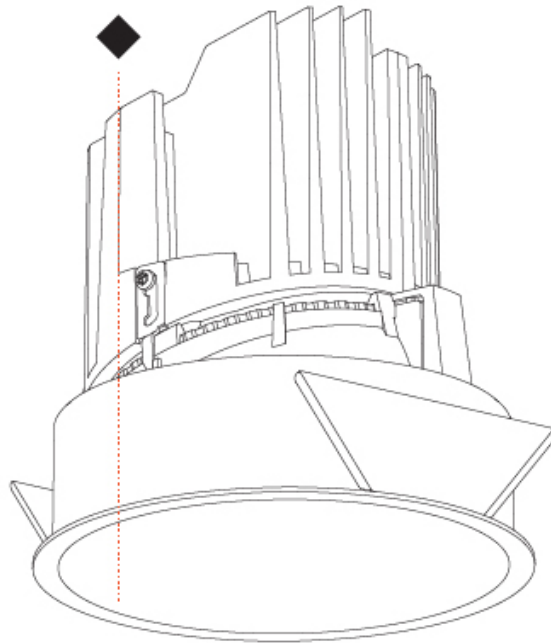

BIONIQ ROUND DEEP RECESSED

A35278-

PROJECT

TYPE

SPECIFIER

QUANTITY

DATE