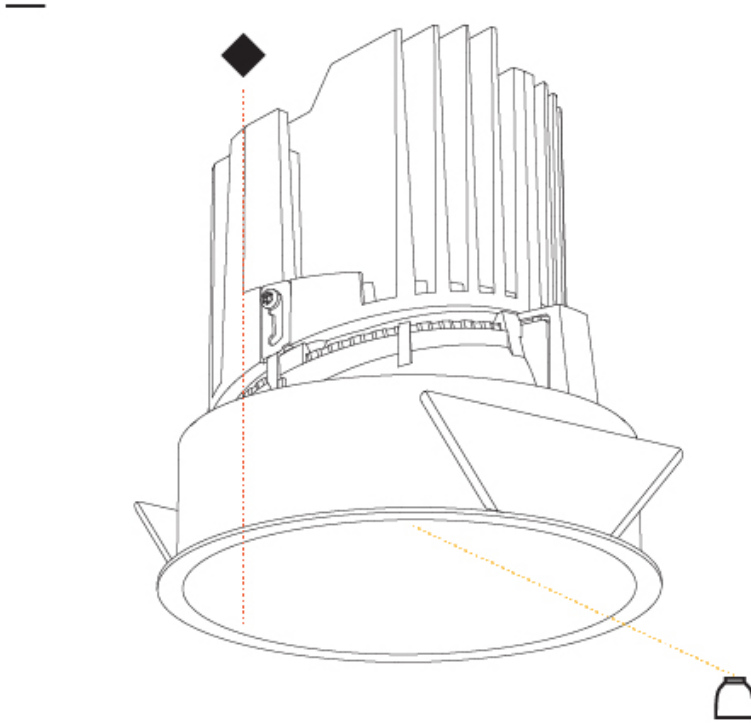

BIONIQ ROUND DEEP RECESSED

A35284-

PROJECT _____

TYPE _____

SPECIFIER _____

QUANTITY _____

DATE _____

A