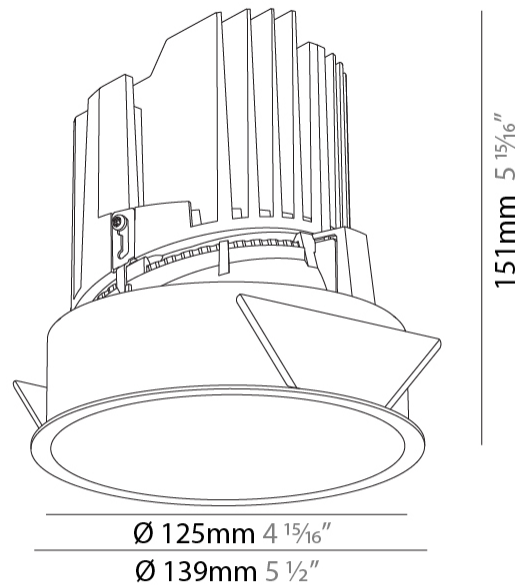

PHYSICAL

Shape: Round
Diameter (mm): 139
Diameter (in): 5 1/2
Height (mm): 151
Height (in): 5 15/16
Ceiling Thickness (mm): 10 / 12.5 / 15
Ceiling Thickness (in): 3/8 or 1/2 or 9/16
Min. Recessing Depth (mm): 170
Min. Recessing Depth (in): 6 11/16
Light Distribution: Downlight
Weight (kg): 0.926
Weight (lbs): 2.04
Fixture Finish: SSR / BKV / CWI / CRY / HAB / LAG / UFT / ITA / RUA / RUR / MIC / FTG / MYG / TWT / LOD / PUS / FRO / FUP / KIA / POP / BLS / SPG / MEY / GOH / GUM / CHC / COM / ABZ / JAG / OBR / MOS / ROR
Fixture Material: Aluminum Die Cast
Cut-out Measurements: 130mm / 5 1/8"

ELECTRICAL

Lamp Type: LED (Zhaga Standard)
Input Wattage (W): 28.6
Total Output Wattage (W): 26.4
Dimming: Tri-Mode (Non-Dimming and Phase Dimming (120Vac only) and 0-10V Dimming)
Driver Included: No
Driver Location: Recessed Housing
Driver Type: Constant Current - Universal
Driver Class: Class 2
Housing: See components
Input Voltage (V): 120 - 277
Constant Current (MA): 700

LED

Number of LEDs: 1
Color Temperature (°K): 2700 / 3000 / 3500 / 4000
Max. Delivered Lumen (lm): 2030 / 2080 / 2186 / 2230
Nominal Lumen (lm): 3210 / 3290 / 3459 / 3530
CRI: >90 CRI
Efficiency (%): 0.631
Lamp Life (hrs): 50000

OPTICAL

Reflector: 20 / 25 / 40

RATINGS AND CERTIFICATIONS

Certified By: Certified for North American Standards
IP rating: IP20