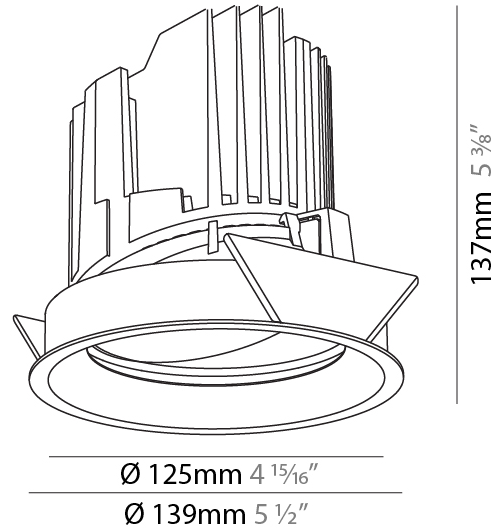

GENERAL

Series: Bioniq
 Subseries: Bioniq Round Adjustable
 Brand: Prolicht
 Division: Architectural
 Mounting Type: Recessed
 Mounting Location: Ceiling
 Subcategory: Downlight

PHYSICAL

Shape: Round
 Diameter (mm): 139
 Diameter (in): 5 1/2
 Height (mm): 137
 Height (in): 5 3/8
 Ceiling Thickness (mm): 10 / 12.5 / 15
 Ceiling Thickness (in): 3/8 or 1/2 or 9/16
 Min. Recessing Depth (mm): 150
 Min. Recessing Depth (in): 5 7/8
 Light Distribution: Adjustable / Downlight
 Weight (kg): 0.849
 Weight (lbs): 1.87
 Fixture Finish: SSR / BKV / CWI / CRY / HAB / UFT / ITA / RUA / FTG / MYG / LOD / PUS / FRO / FUP / KIA / POP / BLS / SPG / MEY / GOH / GUM / CHC / COM / ABZ / JAG / OBR / MOS / ROR
 Fixture Material: Aluminum Die Cast
 Cut-out Measurements: 130mm / 5 1/8"

OPTICAL

Reflector°: 10
 Adjustability: Rotational 355°; Tilt 30°

RATINGS AND CERTIFICATIONS

Certified By: Certified for North American Standards
 IP rating: IP54

	130mm 5 1/8"	150mm 5 7/8"	10 15mm 3/8" 9/16"	30°	355°