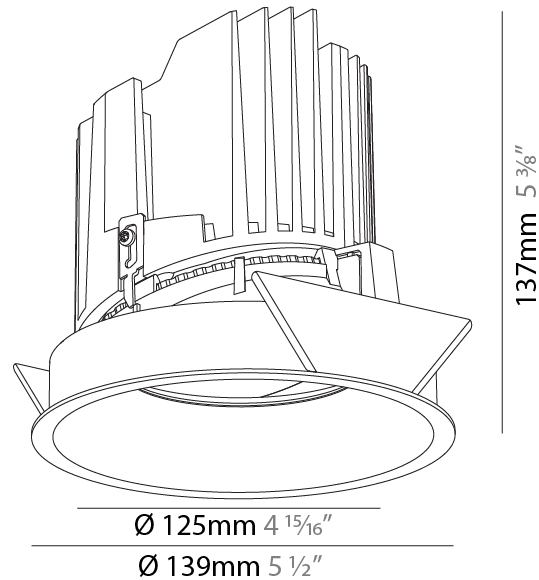

PHYSICAL

Shape: Round
Diameter (mm): 139
Diameter (in): 5 1/2
Height (mm): 137
Height (in): 5 3/8
Ceiling Thickness (mm): 10 / 12.5 / 15
Ceiling Thickness (in): 3/8 or 1/2 or 9/16
Min. Recessing Depth (mm): 150
Min. Recessing Depth (in): 5 7/8
Light Distribution: Adjustable / Downlight
Weight (kg): 0.814
Weight (lbs): 1.79
Fixture Finish: SSR / BKV / CWI / CRY / HAB / UFT / ITA / RUA / FTG / MYG / LOD / PUS / FRO / FUP / KIA / POP / BLS / SPG / MEY / GOH / GUM / CHC / COM / ABZ / JAG / OBR / MOS / ROR
Fixture Material: Aluminum Die Cast
Cut-out Measurements: 130mm / 5 1/8"

ELECTRICAL

Lamp Type: LED (Zhaga Standard)
Input Wattage (W): 13.2 / 16.5
Total Output Wattage (W): 12 / 14
Dimming: Tri-Mode (Non-Dimming and Phase Dimming (120Vac only) and 0-10V Dimming)
Driver Included: No
Driver Location: Recessed Housing
Driver Type: Constant Current - Universal
Driver Class: Class 2
Housing: See components
Input Voltage (V): 120 - 277
Constant Current (MA): 350

LED

Number of LEDs: 1
Color Temperature (°K): 2700 / 3000 / 3500 / 4000
Max. Delivered Lumen (lm): 870 / 970 / 1039 / 1060
Nominal Lumen (lm): 960 / 1070 / 1156 / 1180
CRI: >90 CRI
Efficiency (%): 90.5
Lamp Life (hrs): 50000

OPTICAL

Reflector°: 10
Adjustability: Rotational 355°; Tilt 10°

RATINGS AND CERTIFICATIONS

Certified By: Certified for North American Standards
IP rating: IP20