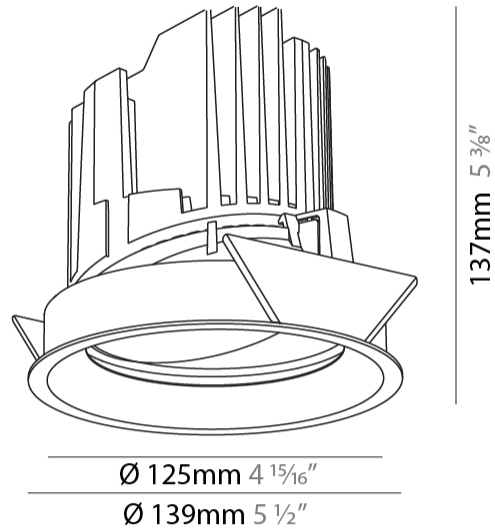

PHYSICAL

Shape: Round
Diameter (mm): 139
Diameter (in): 5 1/2
Height (mm): 137
Height (in): 5 3/8
Ceiling Thickness (mm): 10 / 12.5 / 15
Ceiling Thickness (in): 3/8 or 1/2 or 9/16
Min. Recessing Depth (mm): 150
Min. Recessing Depth (in): 5 7/8
Light Distribution: Adjustable / Downlight
Weight (kg): 0.805
Weight (lbs): 1.77
Fixture Finish: SSR / BKV / CWI / CRY / HAB / UFT / ITA / RUA / FTG / MYG / LOD / PUS / FRO / FUP / KIA / POP / BLS / SPG / MEY / GOH / GUM / CHC / COM / ABZ / JAG / OBR / MOS / ROR
Fixture Material: Aluminum Die Cast
Cut-out Measurements: 130mm / 5 1/8"

ELECTRICAL

Lamp Type: LED (Zhaga Standard)
Input Wattage (W): 13.2 / 16.5
Total Output Wattage (W): 12 / 14
Dimming: Tri-Mode (Non-Dimming and Phase Dimming (120Vac only) and 0-10V Dimming)
Driver Included: No
Driver Location: Recessed Housing
Driver Type: Constant Current - Universal
Driver Class: Class 2
Housing: See components
Input Voltage (V): 120 - 277
Constant Current (MA): 350

LED

Number of LEDs: 1
Color Temperature (°K): 2700 / 3000 / 3500 / 4000
Max. Delivered Lumen (lm): 870 / 970 / 1039 / 1060
Nominal Lumen (lm): 960 / 1070 / 1156 / 1180
CRI: >90 CRI
Efficiency (%): 0.905
Lamp Life (hrs): 50000

OPTICAL

Reflector°: 10
Optic°: Lens Pack - No Lens
Adjustability: Rotational 355°; Tilt 30°

RATINGS AND CERTIFICATIONS

Certified By: CSA Certified to UL and CSA Standards
IP rating: IP20