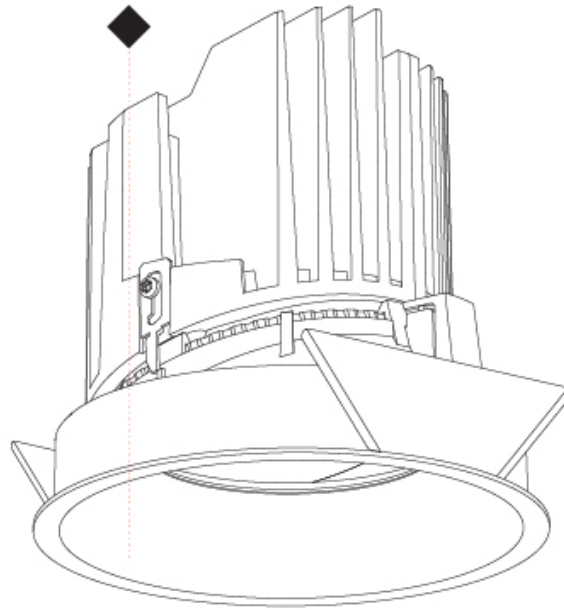

BIONIQ ROUND SEMI ADJUSTABLE RECESSED

A35311-

PROJECT

TYPE

SPECIFIER

QUANTITY

DATE