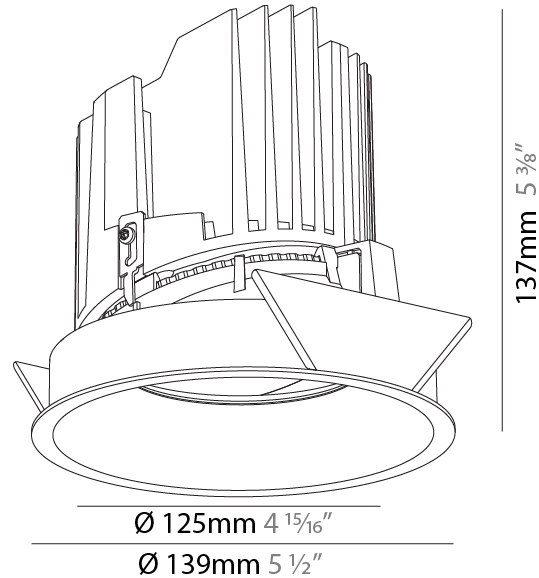

GENERAL

Series: Bioniq
 Subseries: Bioniq Round Adjustable
 Brand: Prolicht
 Division: Architectural
 Mounting Type: Recessed
 Mounting Location: Ceiling
 Subcategory: Downlight

PHYSICAL

Shape: Round
 Diameter (mm): 139
 Diameter (in): 5 1/2
 Height (mm): 137
 Height (in): 5 3/8
 Ceiling Thickness (mm): 10 / 12.5 / 15
 Ceiling Thickness (in): 3/8 or 1/2 or 9/16
 Min. Recessing Depth (mm): 150
 Min. Recessing Depth (in): 5 7/8
 Light Distribution: Adjustable / Downlight
 Weight (kg): 0.805
 Weight (lbs): 1.77
 Fixture Finish: SSR / BKV / CWI / CRY / HAB / UFT / ITA / RUA / FTG / MYG / LOD / PUS / FRO / FUP / KIA / POP / BLS / SPG / MEY / GOH / GUM / CHC / COM / ABZ / JAG / OBR / MOS / ROR
 Fixture Material: Aluminum Die Cast
 Cut-out Measurements: 130mm / 5 1/8"

GENERAL

Series: Bioniq
 Subseries: Bioniq Round Semi Adjustable
 Brand: Prolight
 Division: Architectural
 Mounting Type: Recessed
 Mounting Location: Ceiling
 Subcategory: Downlight

PHYSICAL

Shape: Round
 Diameter (mm): 139
 Diameter (in): 5 1/2
 Height (mm): 137
 Height (in): 5 3/8
 Ceiling Thickness (mm): 10 / 12.5 / 15
 Ceiling Thickness (in): 3/8 or 1/2 or 9/16
 Min. Recessing Depth (mm): 150
 Min. Recessing Depth (in): 5 7/8
 Light Distribution: Adjustable / Downlight
 Weight (kg): 0.851
 Weight (lbs): 1.88
 Fixture Finish: SSR / BKV / CWI / CRY / HAB / UFT / ITA / RUA / FTG / MYG / LOD / PUS / FRO / FUP / KIA / POP / BLS / SPG / MEY / GOH / GUM / CHC / COM / ABZ / JAG / OBR / MOS / ROR
 Fixture Material: Aluminum Die Cast
 Cut-out Measurements: 130mm / 5 1/8"

OPTICAL

Reflector°: 10
 Adjustability: Rotational 355°; Tilt 10°

RATINGS AND CERTIFICATIONS

Certified By: Certified for North American Standards
 IP rating: IP54

	130mm 5 1/8"	150mm 5 7/8"	10 15mm 3/8" 9/16"	10°	355°	
A						