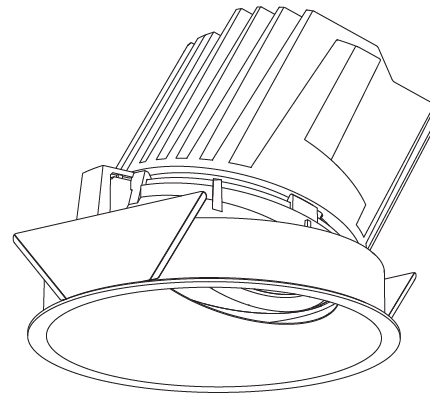

PHYSICAL

Shape: Round
Diameter (mm): 139
Diameter (in): 5 1/2
Height (mm): 126
Height (in): 4 15/16
Ceiling Thickness (mm): 10 / 12.5 / 15
Ceiling Thickness (in): 3/8 or 1/2 or 9/16
Min. Recessing Depth (mm): 140
Min. Recessing Depth (in): 5 1/2
Light Distribution: Adjustable / Asymmetric
Weight (kg): 0.816
Weight (lbs): 1.8
Fixture Finish: SSR / BKV / CWI / CRY / HAB / LAG / UFT / ITA / RUA / RUR / MIC / FTG / MYG / TWT / LOD / PUS / FRO / FUP / KIA / POP / BLS / SPG / MEY / GOH / GUM / CHC / COM / ABZ / JAG / OBR / MOS / ROR
Fixture Material: Aluminum Die Cast
Cut-out Measurements: 130mm / 5 1/8"

ELECTRICAL

Lamp Type: LED (Zhaga Standard)
Input Wattage (W): 28.6
Total Output Wattage (W): 26
Dimming: Tri-Mode (Non-Dimming and Phase Dimming (120Vac only) and 0-10V Dimming)
Driver Included: No
Driver Location: Recessed Housing
Driver Type: Constant Current - Universal
Driver Class: Class 2
Housing: See components
Input Voltage (V): 120 - 277
Constant Current (MA): 700

LED

Number of LEDs: 1
Color Temperature (°K): 2700 / 3000 / 3500 / 4000
Max. Delivered Lumen (lm): 2320 / 2380 / 2499 / 2550
Nominal Lumen (lm): 3210 / 3290 / 3459 / 3530
CRI: >90 CRI
Lamp Life (hrs): 50000

OPTICAL

Reflector: 20 / 25 / 40
Adjustability: Fixed

RATINGS AND CERTIFICATIONS

Certified By: Certified for North American Standards
IP rating: IP20

126mm 4 15/16"

Ø 125mm 4 15/16"

Ø 139mm 5 1/2"

130mm 5 1/8"	140mm 5 1/2"	10 | 15mm 3/8" | 9/16"	30°		

A