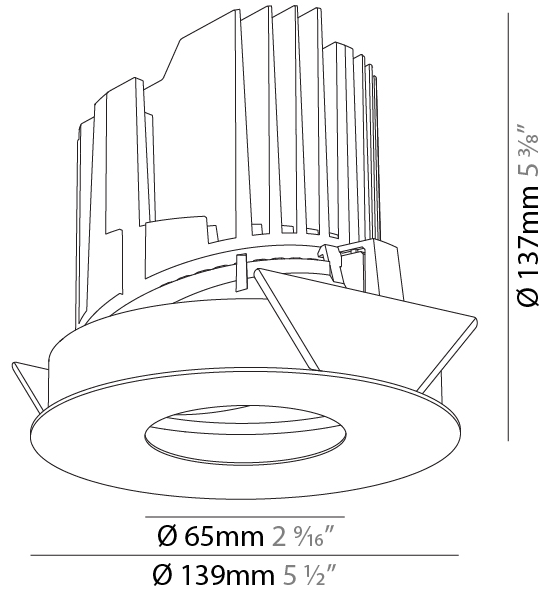

GENERAL

Series: Bioniq
 Subseries: Bioniq Round Semi Adjustable
 Brand: Prolight
 Division: Architectural
 Mounting Type: Recessed
 Mounting Location: Ceiling
 Subcategory: Downlight

PHYSICAL

Shape: Round
 Diameter (mm): 139
 Diameter (in): 5 1/2
 Height (mm): 137
 Height (in): 5 3/8
 Ceiling Thickness (mm): 10 / 12.5 / 15
 Ceiling Thickness (in): 3/8 or 1/2 or 9/16
 Min. Recessing Depth (mm): 150
 Min. Recessing Depth (in): 5 7/8
 Light Distribution: Adjustable / Downlight
 Weight (kg): 0.856
 Weight (lbs): 1.89
 Fixture Finish: SSR / BKV / CWI / CRY / HAB / LAG / UFT / ITA / RUA / RUR / MIC / FTG / MYG / TWT / LOD / PUS / FRO / FUP / KIA / POP / BLS / SPG / MEY / GOH / GUM / CHC / COM / ABZ / JAG / OBR / MOS / ROR
 Fixture Material: Aluminum Die Cast
 Cut-out Measurements: 130mm / 5 1/8"

GENERAL

Series: Bioniq
Subseries: Bioniq Round Wallwash
Brand: Prolicht
Division: Architectural
Mounting Type: Recessed
Mounting Location: Ceiling
Subcategory: Downlight

PHYSICAL

Shape: Round
Diameter (mm): 139
Diameter (in): 5 1/2
Height (mm): 137
Height (in): 5 3/8
Ceiling Thickness (mm): 10 / 12.5 / 15 / 25
Ceiling Thickness (in): 3/8 or 1/2 or 9/16
Min. Recessing Depth (mm): 150
Min. Recessing Depth (in): 5 7/8
Light Distribution: Adjustable / Asymmetric
Weight (kg): 0.865
Weight (lbs): 1.9
Fixture Finish: SSR / BKV / CWI / CRY / HAB / LAG / UFT / ITA / RUA / RUR / MIC / FTG / MYG / TWT / LOD / PUS / FRO / FUP / KIA / POP / BLS / SPG / MEY / GOH / GUM / CHC / COM / ABZ / JAG / OBR / MOS / ROR
Fixture Material: Aluminum Die Cast
Cut-out Measurements: 130mm / 5 1/8"

OPTICAL

Reflector: 20 / 25 / 40
Adjustability: Fixed

RATINGS AND CERTIFICATIONS

Certified By: Certified for North American Standards
IP rating: IP20

	130mm 5 1/8"	150mm 5 7/8"	10 15mm 3/8" 9/16"	30°	355°	
A						