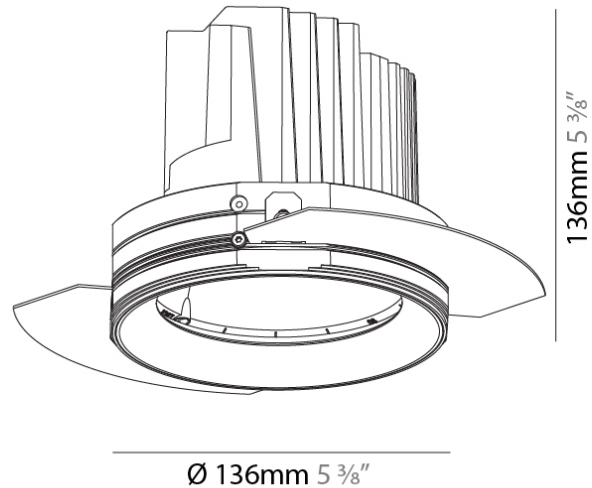

ELECTRICAL

Lamp Type: LED (Zhaga Standard)
Input Wattage (W): 13.2 / 16.5
Total Output Wattage (W): 12.1 / 14.7
Dimming: Tri-Mode (Non-Dimming and Phase Dimming (120Vac only) and 0-10V Dimming)
Driver Included: No
Driver Location: Recessed Housing
Driver Type: Constant Current - Universal
Driver Class: Class 2
Housing: See components
Input Voltage (V): 120 - 277
Constant Current (MA): 350

LED

Number of LEDs: 1
Color Temperature (°K): 2700 / 3000 / 3500 / 4000
Max. Delivered Lumen (lm): 870 / 970 / 1038 / 1060
Nominal Lumen (lm): 960 / 1070 / 1156 / 1180
CRI: >90 CRI
Efficiency (%): 90.5
Lamp Life (hrs): 50000
Upon Request: RGB-W Tunable White Special Color Temperature Special LED

OPTICAL

Reflector: 10
Beam Angle: Narrow
Adjustability: Rotational 355°; Tilt 30°
Upon Request: Special Beam Angles

RATINGS AND CERTIFICATIONS

UL Listed, ETL Listed, CE, FCC, RoHS, Energy Star, A++ Energy Efficiency, 382, F 416-247-9319, www.zaneen.com
Certified by Intertek for North American Standards. At the end of the existing Model #. For assistance on 'custom' specifications, contact zteam@zaneen.com.
In a constant effort to supply the best product, we reserve the right to change specifications or materials without notice. The most recent specification sheets are found at zaneen.com
IP rating: IP20

140mm 5 1/2" | 150mm 5 3/8" | 10 | 12 1/2 | 15 | 25mm ± 30° | 355°

A