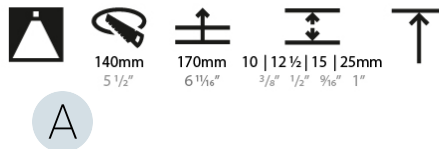

GENERAL

Series: Bioniq
 Subseries: Bioniq Round Deep
 Brand: Prolicht
 Division: Architectural
 Mounting Type: Trimless
 Mounting Location: Ceiling
 Subcategory: Downlight

PHYSICAL

Shape: Round
 Diameter (mm): 136
 Diameter (in): 5 3/8
 Height (mm): 151
 Height (in): 5 15/16
 Ceiling Thickness (mm): 10 / 12.5 / 15 / 25
 Ceiling Thickness (in): 3/8 or 1/2 or 9/16 or 1
 Min. Recessing Depth (mm): 170
 Min. Recessing Depth (in): 6 11/16
 Light Distribution: Downlight
 Weight (kg): 1.078
 Weight (lbs): 2.37
 Fixture Finish: SSR / BKV / CWI / CRY / HAB / LAG / UFT / ITA / RUA / RUR / MIC / FTG / MYG / TWT / LOD / PUS / FRO / FUP / KIA / POP / BLS / SPG / MEY / GOH / GUM / CHC / COM / ABZ / JAG / OBR / MOS / ROR
 Fixture Material: Aluminum Die Cast
 Cut-out Measurements: Ø 140mm / 5 1/2"
 Upon Request: Unique Ceiling Thickness

LED

Number of LEDs: 1
 Color Temperature (°K): 2700 / 3000 / 3500 / 4000
 Max. Delivered Lumen (lm): 2156 / 2244 / 2377 / 2425
 Nominal Lumen (lm): 2909 / 3028 / 3208 / 2373
 CRI: >90 CRI
 Lamp Life (hrs): 50000
 Upon Request: RGB-W Tunable White Special Color Temperature Special LED

OPTICAL

Reflector°: 18 / 34
 Optic°: Lens Pack - No Lens / Linear Spread Lens / Honeycomb / Spread Lens
 Adjustability: Fixed
 Upon Request: Special Beam Angles

RATINGS AND CERTIFICATIONS

382, F 416-247-9319, www.zaneen.com
 Certified by Intertek for North American standards at the end of the existing Model #. For assistance on 'custom' specifications, contact zteam@zaneen.com.
 In a constant effort to supply the best product, we reserve the right to change specifications or materials without notice. The most recent specification sheets are found at zaneen.com
 IP rating: IP20