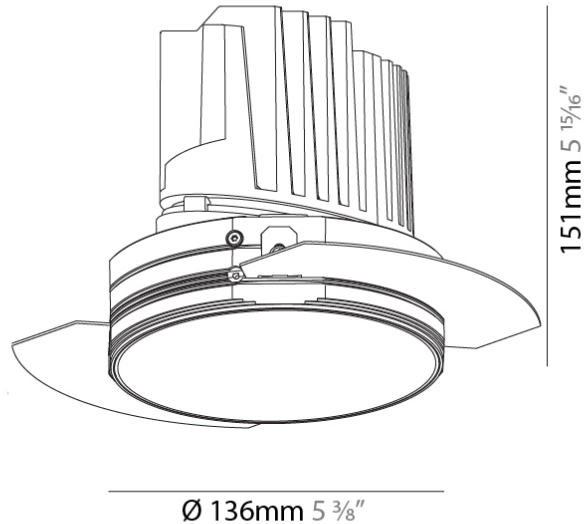

GENERAL

Series: Bioniq
 Subseries: Bioniq Round Deep
 Brand: Prolicht
 Division: Architectural
 Mounting Type: Trimless
 Mounting Location: Ceiling
 Subcategory: Downlight

PHYSICAL

Shape: Round
 Diameter (mm): 136
 Diameter (in): 5 3/8
 Height (mm): 151
 Height (in): 5 15/16
 Ceiling Thickness (mm): 10 / 12.5 / 15 / 25
 Ceiling Thickness (in): 3/8 or 1/2 or 9/16 or 1
 Min. Recessing Depth (mm): 170
 Min. Recessing Depth (in): 6 11/16
 Light Distribution: Downlight
 Weight (kg): 1.078
 Weight (lbs): 2.37
 Fixture Finish: SSR / BKV / CWI / CRY / HAB / LAG / UFT / ITA / RUA / RUR / MIC / FTG / MYG / TWT / LOD / PUS / FRO / FUP / KIA / POP / BLS / SPG / MEY / GOH / GUM / CHC / COM / ABZ / JAG / OBR / MOS / ROR
 Fixture Material: Aluminum Die Cast
 Cut-out Measurements: Ø 140mm / 5 1/2"
 Upon Request: Unique Ceiling Thickness

OPTICAL

Reflector°: 18 / 34
 Optic°: Lens Pack - No Lens / Linear Spread Lens / Honeycomb / Spread Lens
 Adjustability: Fixed
 Upon Request: Special Beam Angles

RATINGS AND CERTIFICATIONS

382, F 416-247-9319, www.zaneen.com
 Certified by Intertek for North American standards at the end of the existing Model #. For assistance on 'custom' specifications, contact zteam@zaneen.com.
 In a constant effort to supply the best product, we reserve the right to change specifications or materials without notice. The most recent specification sheets are found at zaneen.com
 IP rating: IP20