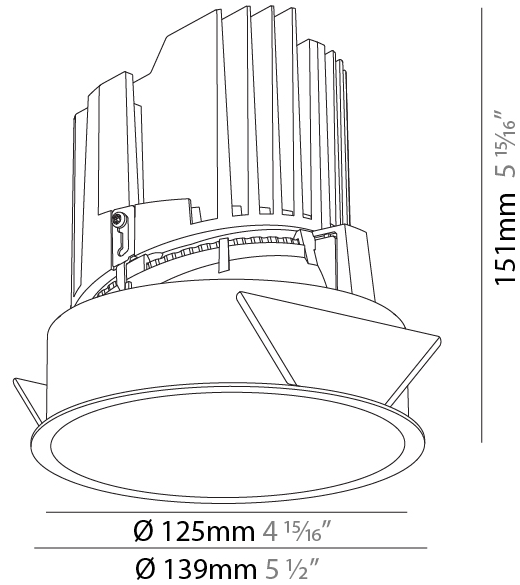

PHYSICAL

Shape: Round
Diameter (mm): 139
Diameter (in): 5 1/2
Height (mm): 151
Height (in): 5 15/16
Ceiling Thickness (mm): 10 / 12.5 / 15
Ceiling Thickness (in): 3/8 or 1/2 or 9/16
Min. Recessing Depth (mm): 170
Min. Recessing Depth (in): 6 11/16
Light Distribution: Downlight
Weight (kg): 0.926
Weight (lbs): 2.04
Fixture Finish: SSR / BKV / CWI / CRY / HAB / LAG / UFT / ITA / RUA / RUR / MIC / FTG / MYG / TWT / LOD / PUS / FRO / FUP / KIA / POP / BLS / SPG / MEY / GOH / GUM / CHC / COM / ABZ / JAG / OBR / MOS / ROR
Fixture Material: Aluminum Die Cast
Cut-out Measurements: 130mm / 5 1/8"

ELECTRICAL

Lamp Type: LED (Zhaga Standard)
Input Wattage (W): 28.6
Total Output Wattage (W): 26.4
Dimming: Tri-Mode (Non-Dimming and Phase Dimming (120Vac only) and 0-10V Dimming)
Driver Included: No
Driver Location: Recessed Housing
Driver Type: Constant Current - Universal
Driver Class: Class 2
Housing: See components
Input Voltage (V): 120 - 277
Constant Current (MA): 700

LED

Number of LEDs: 1
Color Temperature (°K): 2700 / 3000 / 3500 / 4000
Max. Delivered Lumen (lm): 2030 / 2080 / 2186 / 2230
Nominal Lumen (lm): 3210 / 3290 / 3459 / 3530
CRI: >90 CRI
Efficiency (%): 0.631
Lamp Life (hrs): 50000

OPTICAL

Reflector: 20 / 25 / 40

RATINGS AND CERTIFICATIONS

Certified By: Certified for North American Standards
IP rating: IP20