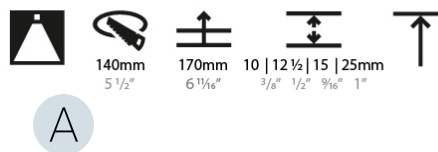

ELECTRICAL

Lamp Type: LED (Zhaga Standard)
Input Wattage (W): 28
Total Output Wattage (W): 26.4
Dimming: Tri-Mode (Non-Dimming and Phase Dimming (120Vac only) and 0-10V Dimming)
Driver Included: No
Driver Location: Recessed Housing
Driver Type: Constant Current - Universal
Driver Class: Class 2
Housing: See components
Input Voltage (V): 120 - 277
Constant Current (MA): 700

LED

Number of LEDs: 1
Color Temperature (°K): 2700 / 3000 / 3500 / 4000
Max. Delivered Lumen (lm): 2156 / 2244 / 2377 / 2425
Nominal Lumen (lm): 2909 / 3028 / 3208 / 2373
CRI: >90 CRI
Lamp Life (hrs): 50000
Upon Request: RGB-W Tunable White Special Color Temperature Special LED

OPTICAL

Reflector°: 18 / 34
Optic°: Lens Pack - No Lens / Linear Spread Lens / Honeycomb / Spread Lens
Adjustability: Fixed
Upon Request: Special Beam Angles

RATINGS AND CERTIFICATIONS

382, F 416-247-9319, www.zaneen.com
Certified by Intertek for North American standards at the end of the existing Model #. For assistance on 'custom' specifications, contact zteam@zaneen.com.
In a constant effort to supply the best product, we reserve the right to change specifications or materials without notice. The most recent specification sheets are found at zaneen.com
IP rating: IP20