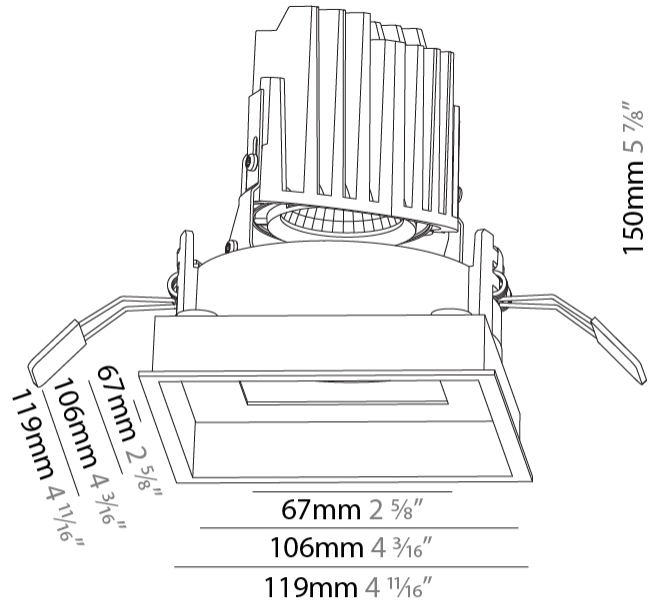

PHYSICAL

Shape: Square
Length (mm): 119
Length (in): 4 11/16
Width (mm): 119
Width (in): 4 11/16
Depth (mm): 150
Depth (in): 5 7/8
Ceiling Thickness (mm): 10 / 12.5 / 15
Ceiling Thickness (in): 3/8 or 1/2 or 9/16
Min. Recessing Depth (mm): 170
Min. Recessing Depth (in): 6 11/16
Light Distribution: Downlight
Weight (kg): 0.69
Weight (lbs): 1.5
Fixture Finish: SSR / BKV / CWI / CRY / HAB / LAG / UFT / ITA / RUA / RUR / MIC / FTG / MYG / TWT / LOD / PJS / FRO / FUP / KIA / POP / BLS / SPG / MEY / GOH / GUM / CHC / COM / ABZ / JAG / OBR / MOS / ROR
Fixture Material: Aluminum Die Cast
Cut-out Measurements: 114mm / 4 1/2" x 114mm / 4 1/2"

ELECTRICAL

Lamp Type: LED (Zhaga Standard)
Input Wattage (W): 16.5
Total Output Wattage (W): 14
Dimming: Tri-Mode (Non-Dimming and Phase Dimming (120Vac only) and 0-10V Dimming)
Driver Included: No
Driver Location: Recessed Housing
Driver Type: Constant Current - Universal
Driver Class: Class 2
Input Voltage (V): 120 - 277
Constant Current (MA): 350

LED

Number of LEDs: 1
Color Temperature (°K): 2700 / 3000 / 3500 / 4000
Max. Delivered Lumen (lm): 940 / 980 / 1029 / 1050
Nominal Lumen (lm): 1386 / 1438 / 1511 / 1542
CRI: >90 CRI
Lamp Life (hrs): 50000

OPTICAL

Reflector: 20 / 40 / 60

RATINGS AND CERTIFICATIONS

Certified By: Certified for North American Standards
IP rating: IP20