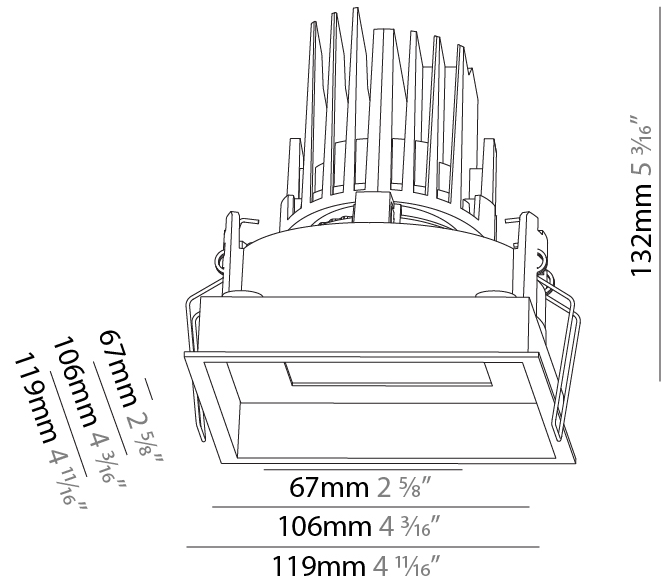

ELECTRICAL

Lamp Type: LED (Zhaga Standard)
Input Wattage (W): 13.2 / 16.5
Total Output Wattage (W): 12 / 14
Dimming: Tri-Mode (Non-Dimming and Phase Dimming (120Vac only) and 0-10V Dimming)
Driver Included: No
Driver Location: Recessed Housing
Driver Type: Constant Current - Universal
Driver Class: Class 2
Housing: See components
Input Voltage (V): 120 - 277
Constant Current (MA): 350

LED

Number of LEDs: 1
Color Temperature (°K): 2700 / 3000 / 3500 / 4000
Max. Delivered Lumen (lm): 850 / 950 / 1029 / 1050
Nominal Lumen (lm): 960 / 1070 / 1156 / 1180
CRI: >90 CRI
Lamp Life (hrs): 50000

OPTICAL

Reflector°: 14
Adjustability: Rotational 355°; Tilt 30°

RATINGS AND CERTIFICATIONS

Certified By: Certified for North American Standards
Zaneen Lighting Inc. © 2024, T 1800-388-3382, F 416-247-9319, www.zaneen.com

Available for International specifications by adding 'INT' at the end of the existing Model #. For assistance on 'custom' specifications, contact zteam@zaneen.com. In a constant effort to supply the best product, we reserve the right to change specifications or materials without notice. The most recent specification sheets are found at zaneen.com