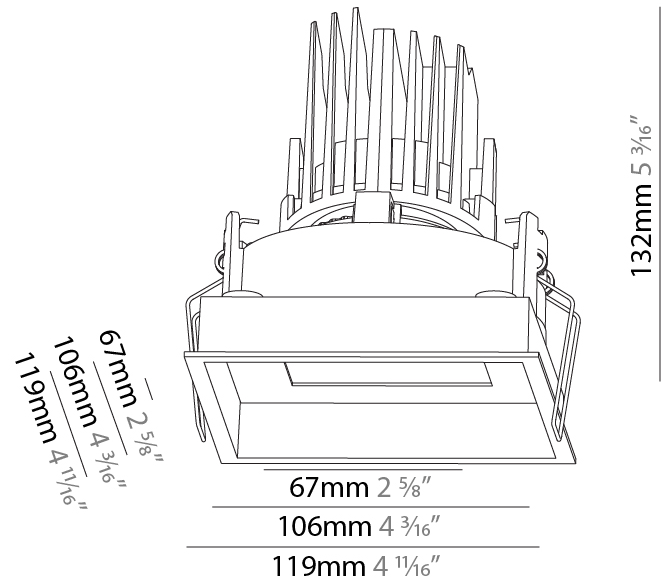

ELECTRICAL

Lamp Type: LED (Zhaga Standard)
Input Wattage (W): 13.2 / 16.5
Total Output Wattage (W): 12 / 14
Dimming: Tri-Mode (Non-Dimming and Phase Dimming (120Vac only) and 0-10V Dimming)
Driver Included: No
Driver Location: Recessed Housing
Driver Type: Constant Current - Universal
Driver Class: Class 2
Housing: See components
Input Voltage (V): 120 - 277
Constant Current (MA): 350

LED

Number of LEDs: 1
Color Temperature (°K): 2700 / 3000 / 3500 / 4000
Max. Delivered Lumen (lm): 850 / 950 / 1029 / 1050
Nominal Lumen (lm): 960 / 1070 / 1156 / 1180
CRI: >90 CRI
Lamp Life (hrs): 50000

OPTICAL

Reflector°: 10
Adjustability: Rotational 355°; Tilt 30°

RATINGS AND CERTIFICATIONS

Certified By: Certified for North American Standards
Zaneen Lighting Inc. © 2024, T 1800-388-3382, F 416-247-9319, www.zaneen.com

Available for International specifications by adding "INT" at the end of the existing Model #. For assistance on 'custom' specifications, contact zteam@zaneen.com.
In a constant effort to supply the best product, we reserve the right to change specifications or materials without notice. The most recent specification sheets are found at zaneen.com