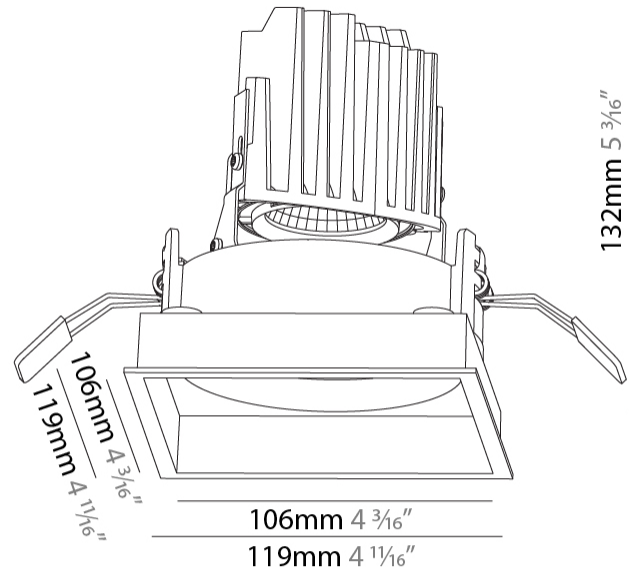

PHYSICAL

Shape: Square
Length (mm): 119
Length (in): 4 11/16
Width (mm): 119
Width (in): 4 11/16
Depth (mm): 132
Depth (in): 5 3/16
Ceiling Thickness (mm): 10 / 12.5 / 15
Ceiling Thickness (in): 3/8 or 1/2 or 9/16
Min. Recessing Depth (mm): 200
Min. Recessing Depth (in): 7 7/8
Light Distribution: Adjustable / Downlight
Weight (kg): 0.544
Weight (lbs): 1.2
Fixture Finish: SSR / BKV / CWI / CRY / HAB / LAG / UFT / ITA / RUA / RUR / MIC / FTG / MYG / TWT / LOD / PUS / FRO / FUP / KIA / POP / BLS / SPG / MEY / GOH / GUM / CHC / COM / ABZ / JAG / OBR / MOS / ROR
Fixture Material: Aluminum Die Cast
Cut-out Measurements: 114mm / 4 1/2" x 114mm / 4 1/2"

ELECTRICAL

Lamp Type: LED (Zhaga Standard)
Input Wattage (W): 13.2 / 16.5
Total Output Wattage (W): 12 / 14
Dimming: Tri-Mode (Non-Dimming and Phase Dimming (120Vac only) and 0-10V Dimming)
Driver Included: No
Driver Location: Recessed Housing
Driver Type: Constant Current - Universal
Driver Class: Class 2
Housing: See components
Input Voltage (V): 120 - 277
Constant Current (MA): 350

LED

Number of LEDs: 1
Color Temperature (°K): 2700 / 3000 / 3500 / 4000
Max. Delivered Lumen (lm): 850 / 950 / 1019 / 1040
Nominal Lumen (lm): 960 / 1070 / 1156 / 1180
CRI: >90 CRI
Lamp Life (hrs): 50000

OPTICAL

Reflector°: 10
Adjustability: Rotational 355°; Tilt 30°

RATINGS AND CERTIFICATIONS

Certified By: Certified for North American Standards
IP rating: IP20