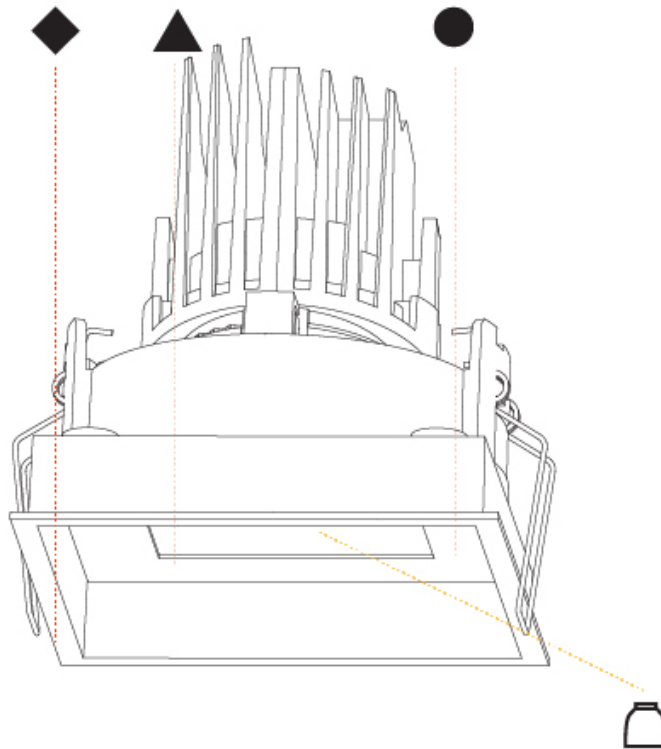

BIONIQ SQUARE ADJUSTABLE COMFORT RECESSED

A35551-

PROJECT	_____
TYPE	_____
SPECIFIER	_____
QUANTITY	_____
DATE	_____

A