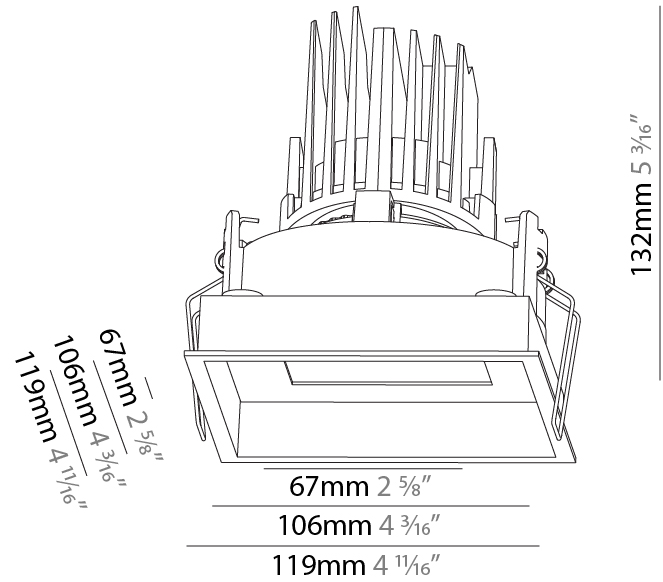

PHYSICAL

Shape: Square
Length (mm): 119
Length (in): 4 ¹¹/₁₆"
Width (mm): 119
Width (in): 4 ¹¹/₁₆"
Depth (mm): 132
Depth (in): 5 ³/₁₆"
Ceiling Thickness (mm): 10 / 12.5 / 15
Ceiling Thickness (in): 3/8 or 1/2 or 9/16
Min. Recessing Depth (mm): 150
Min. Recessing Depth (in): 5 ⁷/₈"
Light Distribution: Adjustable / Downlight
Weight (kg): 0.608
Weight (lbs): 1.34
Fixture Finish: SSR / BKV / CWI / CRY / HAB / LAG / UFT / ITA / RUA / RUR / MIC / FTG / MYG / TWT / LOD / PUS / FRO / FUP / KIA / POP / BLS / SPG / MEY / GOH / GUM / CHC / COM / ABZ / JAG / OBR / MOS / ROR
Fixture Material: Aluminum Die Cast
Cut-out Measurements: 114mm / 4 1/2" x 114mm / 4 1/2"

ELECTRICAL

Lamp Type: LED (Zhaga Standard)
Input Wattage (W): 13.2 / 16.5
Total Output Wattage (W): 12 / 14
Dimming: Tri-Mode (Non-Dimming and Phase Dimming (120Vac only) and 0-10V Dimming)
Driver Included: No
Driver Location: Recessed Housing
Driver Type: Constant Current - Universal
Driver Class: Class 2
Housing: See components
Input Voltage (V): 120 - 277
Constant Current (MA): 350

LED

Number of LEDs: 1
Color Temperature (°K): 2700 / 3000 / 3500 / 4000
Max. Delivered Lumen (lm): 850 / 950 / 1029 / 1050
Nominal Lumen (lm): 960 / 1070 / 1156 / 1180
CRI: >90 CRI
Lamp Life (hrs): 50000

OPTICAL

Reflector°: 10
Adjustability: Rotational 355°; Tilt 30°

RATINGS AND CERTIFICATIONS

Certified By: Certified for North American Standards
Zaneen Group Inc. © 2024, T 1800-388-3382, F 416-247-9319, www.zaneen.com