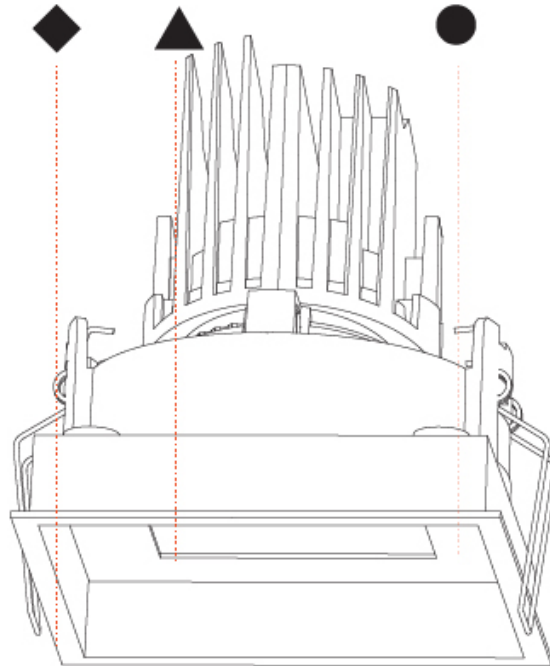

BIONIQ SQUARE ADJUSTABLE COMFORT RECESSED

A35365-

PROJECT _____

TYPE _____

SPECIFIER _____

QUANTITY _____

DATE _____

A