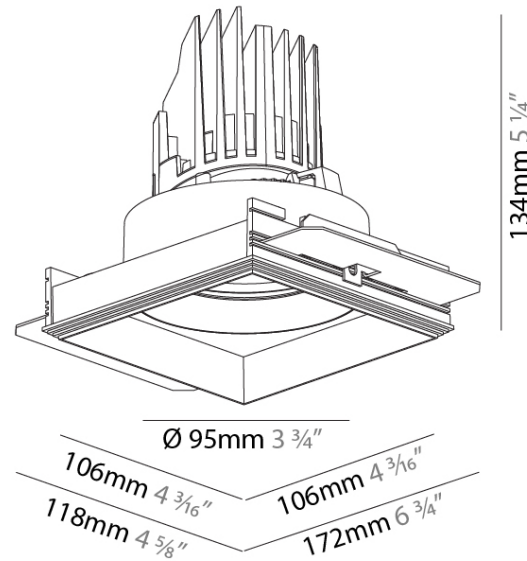

ELECTRICAL

Lamp Type: LED (Zhaga Standard)
Input Wattage (W): 16.5
Total Output Wattage (W): 14.5
Dimming: Tri-Mode (Non-Dimming and Phase Dimming (120Vac only) and 0-10V Dimming)
Driver Included: No
Driver Location: Recessed Housing
Driver Type: Constant Current - Universal
Driver Class: Class 2
Housing: See components
Input Voltage (V): 120 - 277
Constant Current (MA): 500

LED

Number of LEDs: 1
Color Temperature (°K): 2700 / 3000 / 3500 / 4000
Max. Delivered Lumen (lm): 940 / 980 / 1029 / 1050
Nominal Lumen (lm): 1386 / 1438 / 1511 / 1542
CRI: >90 CRI
Efficiency (%): 87.9 / 88.4 / 87.9
Lamp Life (hrs): 50000
Upon Request: RGB-W Tunable White Special Color Temperature Special LED

OPTICAL

Reflector: 20 / 40 / 60
Adjustability: Rotational 355°; Tilt 30°
Upon Request: Special Beam Angles

RATINGS AND CERTIFICATIONS

Available for international specifications by adding "INT" at the end of the existing Model #. For assistance on 'custom' specifications, contact zteam@zaneen.com.
In a constant effort to supply the best product, we reserve the right to change specifications or materials without notice. The most recent specification sheets are found at zaneen.com
IP rating: IP20