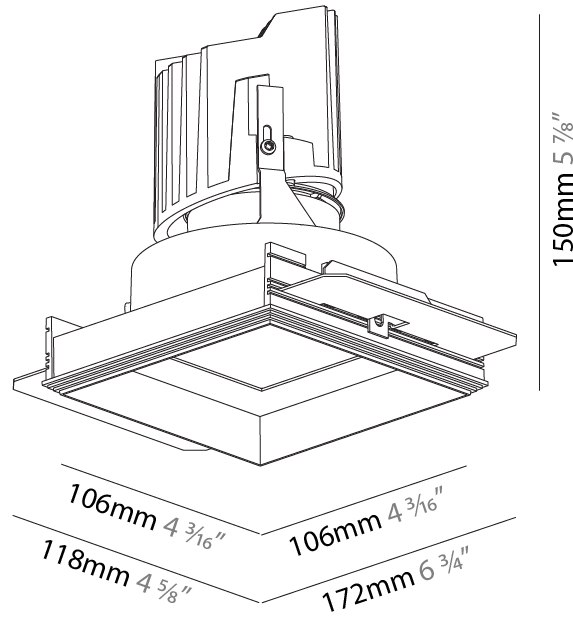

ELECTRICAL

Lamp Type: LED (Zhaga Standard)
Input Wattage (W): 16.5
Total Output Wattage (W): 14.7
Dimming: Dali Dimming
Driver Included: No
Driver Location: Recessed Housing
Driver Type: Constant Current - 120Vac
Driver Class: Class 2
Housing: See Components
Input Voltage (V): 120
Constant Current (MA): 350

LED

Number of LEDs: 1
Max. Delivered Lumen (lm): 770
Nominal Lumen (lm): 1140
CRI: >90 CRI
Lamp Life (hrs): 50000
Upon Request: RGB-W Tunable White Special Color Temperature Special LED

OPTICAL

Reflector*: 20 / 40 / 60
Upon Request: Special Beam Angles

RATINGS AND CERTIFICATIONS

Certified By: Certified for North American Standards

IP rating: IP20
Zaneen Company Inc. © 2024, T 1800-388-3382, F 416-247-9319, www.zaneen.com

Available for International specifications by adding 'INT' at the end of the existing Model #. For assistance on 'custom' specifications, contact zteam@zaneen.com. In a constant effort to supply the best product, we reserve the right to change specifications or materials without notice. The most recent specification sheets are found at zaneen.com