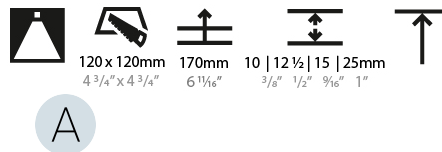

ELECTRICAL

Lamp Type: LED (Zhaga Standard)
Input Wattage (W): 16.5
Total Output Wattage (W): 14.7
Dimming: Dali Dimming
Driver Included: No
Driver Location: Recessed Housing
Driver Type: Constant Current - 120Vac
Driver Class: Class 2
Housing: See Components
Input Voltage (V): 120
Constant Current (MA): 350

LED

Number of LEDs: 1
Max. Delivered Lumen (lm): 770
Nominal Lumen (lm): 1140
CRI: >90 CRI
Lamp Life (hrs): 50000
Upon Request: RGB-W Tunable White Special Color Temperature Special LED

OPTICAL

Reflector*: 20 / 40 / 60
Upon Request: Special Beam Angles

RATINGS AND CERTIFICATIONS

Certified By: Certified for North American Standards

IP rating: IP20
Zaneen Company Inc. © 2024, T 1800-388-3382, F 416-247-9319, www.zaneen.com

Available for International specifications by adding 'INT' at the end of the existing Model #. For assistance on 'custom' specifications, contact zteam@zaneen.com. In a constant effort to supply the best product, we reserve the right to change specifications or materials without notice. The most recent specification sheets are found at zaneen.com