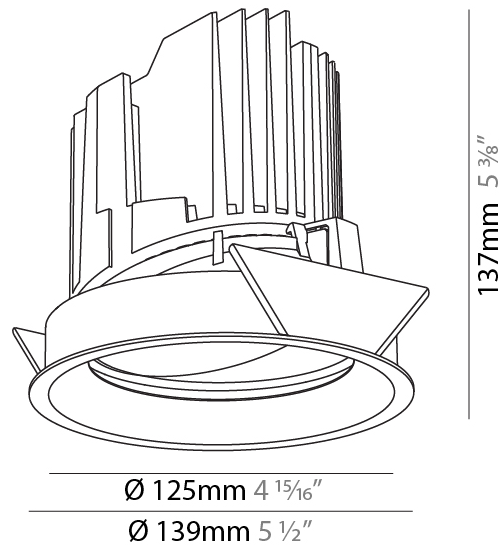

GENERAL

Series: Bioniq
 Subseries: Bioniq Round Adjustable
 Brand: Prolicht
 Division: Architectural
 Mounting Type: Recessed
 Mounting Location: Ceiling
 Subcategory: Downlight

PHYSICAL

Shape: Round
 Diameter (mm): 139
 Diameter (in): 5 1/2
 Height (mm): 137
 Height (in): 5 3/8
 Ceiling Thickness (mm): 10 / 12.5 / 15
 Ceiling Thickness (in): 3/8 or 1/2 or 9/16
 Min. Recessing Depth (mm): 150
 Min. Recessing Depth (in): 5 7/8
 Light Distribution: Adjustable / Downlight
 Weight (kg): 0.836
 Weight (lbs): 1.84
 Fixture Finish: SSR / BKV / CWI / CRY / HAB / UFT / ITA / RUA / FTG / MYG / LOD / PUS / FRO / FUP / KIA / POP / BLS / SPG / MEY / GOH / GUM / CHC / COM / ABZ / JAG / OBR / MOS / ROR
 Fixture Material: Aluminum Die Cast
 Cut-out Measurements: 130mm / 5 1/8"

OPTICAL

Reflector°: 18 / 38
 Optic°: Lens Pack - No Lens / Linear Spread Lens / Honeycomb / Spread Lens
 Adjustability: Rotational 355°; Tilt 30°

RATINGS AND CERTIFICATIONS

Certified By: Certified for North American Standards
 IP rating: IP20
 Zaneen Group Inc. © 2024, T 1800-388-3382, F 416-247-9319, www.zaneen.com