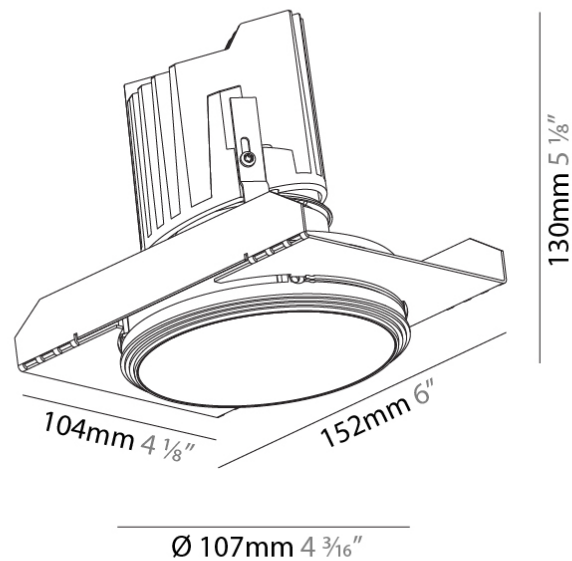

ELECTRICAL

Lamp Type: LED (Zhaga Standard)
Input Wattage (W): 13
Total Output Wattage (W): 11.8
Dimming: Tri-Mode (Non-Dimming and Phase Dimming (120Vac only) and 0-10V Dimming)
Driver Included: No
Driver Location: Recessed Housing
Driver Type: Constant Current - Universal
Driver Class: Class 2
Housing: See components
Input Voltage (V): 120 - 277
Constant Current (MA): 350

LED

Number of LEDs: 1
Color Temperature (°K): 2700 / 3000 / 3500 / 4000
Max. Delivered Lumen (lm): 876 / 909 / 955 / 974
Nominal Lumen (lm): 1304 / 1352 / 1421 / 1450
CRI: >90 CRI
Efficiency (%): 87.9 / 88.4 / 87.9
Lamp Life (hrs): 50000
Upon Request: RGB-W Tunable White Special Color Temperature Special LED

OPTICAL

Reflector°: 18 / 42 / 60
Optic°: Lens Pack - No Lens / Linear Spread Lens / Honeycomb / Spread Lens
Upon Request: Special Beam Angles

RATINGS AND CERTIFICATIONS

382, F 416-247-9319, www.zaneen.com

Available by International for North American Standards at the end of the existing Model #. For assistance on 'custom' specifications, contact zteam@zaneen.com. In a constant effort to supply the best product, we reserve the right to change specifications or materials without notice. The most recent specification sheets are found at zaneen.com

IP rating: IP20