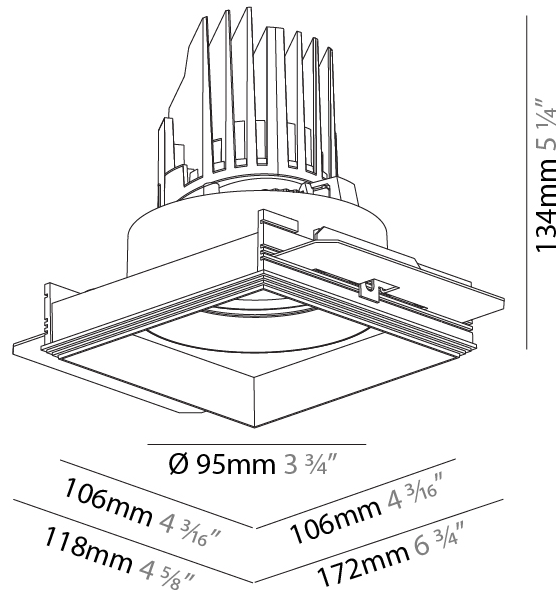

ELECTRICAL

Lamp Type: LED (Zhaga Standard)
Input Wattage (W): 16.5
Total Output Wattage (W): 14.7
Dimming: Dali Dimming
Driver Included: No
Driver Location: Recessed Housing
Driver Type: Constant Current - 120Vac
Driver Class: Class 2
Housing: See Components
Input Voltage (V): 120
Constant Current (MA): 350

LED

Number of LEDs: 1
Max. Delivered Lumen (lm): 770
Nominal Lumen (lm): 1140
CRI: >90 CRI
Lamp Life (hrs): 50000
Upon Request: RGB-W Tunable White Special Color Temperature Special LED

OPTICAL

Reflector°: 20 / 40 / 60
Adjustability: Rotational 355°; Tilt 30°
Upon Request: Special Beam Angles

RATINGS AND CERTIFICATIONS

For international specifications by adding 'INT' at the end of the existing Model #. For assistance on 'custom' specifications, contact zteam@zaneen.com. In a constant effort to supply the best product, we reserve the right to change specifications or materials without notice. The most recent specification sheets are found at zaneen.com