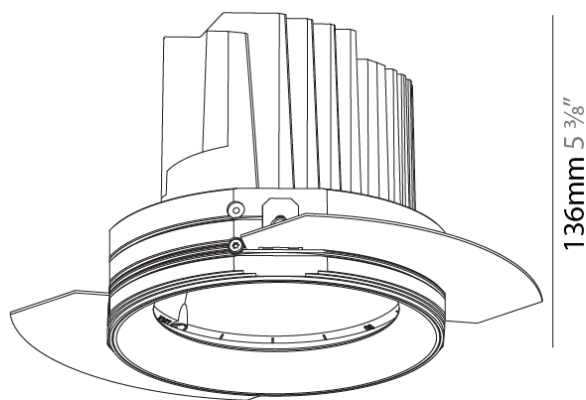

ELECTRICAL

Lamp Type: LED (Zhaga Standard)
Input Wattage (W): 13.2 / 16.5
Total Output Wattage (W): 12.1 / 14.7
Dimming: [Tri-Mode (Non-Dimming and Phase Dimming (120Vac only) and 0-10V Dimming)](#)
Driver Included: No
Driver Location: Recessed Housing
Driver Type: Constant Current - Universal
Driver Class: Class 2
Housing: See components
Input Voltage (V): 120 - 277
Constant Current (MA): 350

LED

Number of LEDs: 1
Color Temperature (°K): [2700 / 3000 / 3500 / 4000](#)
Max. Delivered Lumen (lm): 870 / 970 / 1038 / 1060
Nominal Lumen (lm): 960 / 1070 / 1156 / 1180
CRI: >90 CRI
Efficiency (%): 90.5
Lamp Life (hrs): 50000
Upon Request: RGB-W Tunable White Special Color Temperature Special LED

OPTICAL

Reflector°: 10
Beam Angle: Narrow
Adjustability: Rotational 355°; Tilt 30°
Upon Request: Special Beam Angles

RATINGS AND CERTIFICATIONS

IP rating: IP20
© Zaneen Lighting Inc. 382, F 416-247-9319, www.zaneen.com
Created by Intercontinental Corporation for North American Standards at the end of the existing Model #. For assistance on 'custom' specifications, contact zteam@zaneen.com.
In a constant effort to supply the best product, we reserve the right to change specifications or materials without notice. The most recent specification sheets are found at zaneen.com

$\varnothing$ 136mm 5 3/8"