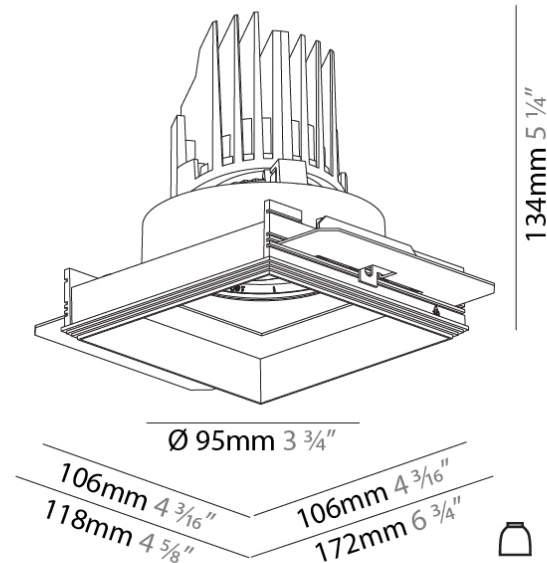

Cut-out Measurements: 120mm / 4 3/4" x 120mm / 4 3/4"
Upon Request: Unique Ceiling Thickness

ELECTRICAL

Lamp Type: LED (Zhaga Standard)
Input Wattage (W): 16.5
Total Output Wattage (W): 14.7
Dimming: Dali Dimming
Driver Included: No
Driver Location: Recessed Housing
Driver Type: Constant Current - 120Vac
Driver Class: Class 2
Housing: See Components
Input Voltage (V): 120
Constant Current (MA): 350

LED

Number of LEDs: 1
Max. Delivered Lumen (lm): 770
Nominal Lumen (lm): 1140
CRI: >90 CRI
Lamp Life (hrs): 50000
Upon Request: RGB-W Tunable White Special Color Temperature Special LED

OPTICAL

Reflector: 20 / 40 / 60
Adjustability: Rotational 355°; Tilt 30°
Upon Request: Special Beam Angles

RATINGS AND CERTIFICATIONS

UL Listed, ETL Listed, CE, FCC, RoHS, Energy Star, 382, F 416-247-9319, www.zaneen.com
Created by Zaneen Lighting for North American Standards at the end of the existing Model #. For assistance on 'custom' specifications, contact zteam@zaneen.com.
In a constant effort to supply the best product, we reserve the right to change specifications or materials without notice. The most recent specification sheets are found at zaneen.com
IP rating: IP20