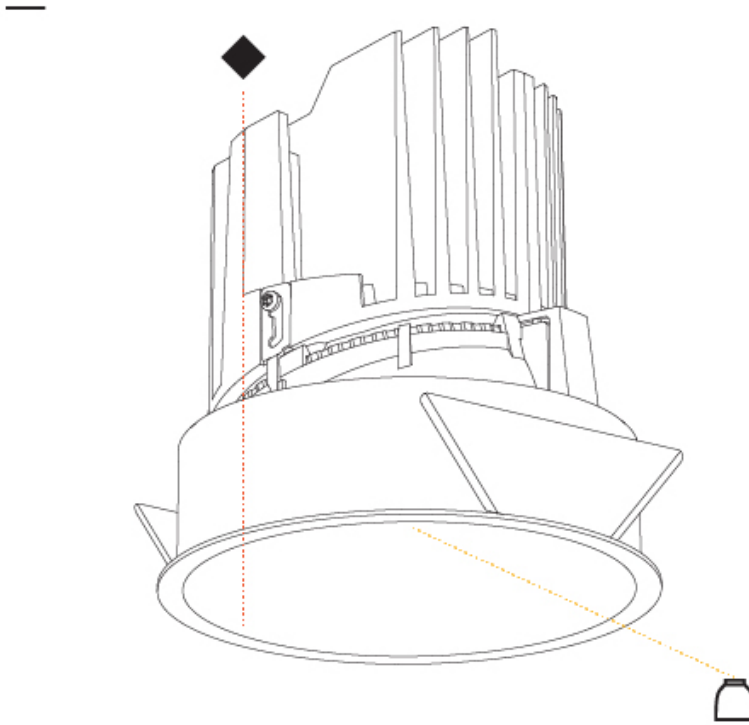

BIONIQ ROUND DEEP RECESSED

A35284-

PROJECT _____

TYPE _____

SPECIFIER _____

QUANTITY _____

DATE _____

A