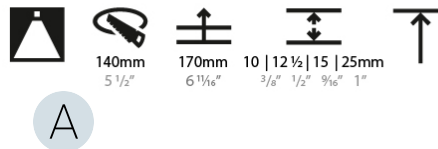

ELECTRICAL

Lamp Type: LED (Zhaga Standard)
Input Wattage (W): 28
Total Output Wattage (W): 26.4
Dimming: Tri-Mode (Non-Dimming and Phase Dimming (120Vac only) and 0-10V Dimming)
Driver Included: No
Driver Location: Recessed Housing
Driver Type: Constant Current - Universal
Driver Class: Class 2
Housing: See components
Input Voltage (V): 120 - 277
Constant Current (mA): 700

LED

Number of LEDs: 1
Color Temperature (°K): 2700 / 3000 / 3500 / 4000
Max. Delivered Lumen (lm): 2156 / 2244 / 2377 / 2425
Nominal Lumen (lm): 2909 / 3028 / 3208 / 2373
CRI: >90 CRI
Lamp Life (hrs): 50000
Upon Request: RGB-W Tunable White Special Color Temperature Special LED

OPTICAL

Reflector°: 18 / 34
Optic°: Lens Pack - No Lens / Linear Spread Lens / Honeycomb / Spread Lens
Adjustability: Fixed
Upon Request: Special Beam Angles

RATINGS AND CERTIFICATIONS

382, F 416-247-9319, www.zaneen.com
Certified and Compliant for North American Standards at the end of the existing Model #. For assistance on 'custom' specifications, contact zteam@zaneen.com.
In a constant effort to supply the best product, we reserve the right to change specifications or materials without notice. The most recent specification sheets are found at zaneen.com
IP rating: IP20