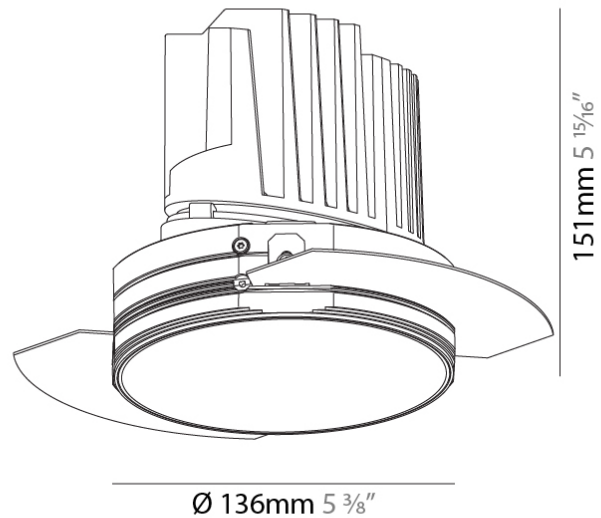

ELECTRICAL

Lamp Type: LED (Zhaga Standard)
Input Wattage (W): 13.2 / 16.5
Total Output Wattage (W): 12.1 / 14.7
Dimming: Tri-Mode (Non-Dimming and Phase Dimming (120Vac only) and 0-10V Dimming)
Driver Included: No
Driver Location: Recessed Housing
Driver Type: Constant Current - Universal
Driver Class: Class 2
Housing: See components
Input Voltage (V): 120 - 277
Constant Current (MA): 350

LED

Number of LEDs: 1
Color Temperature (°K): 2700 / 3000 / 3500 / 4000
Max. Delivered Lumen (lm): 814 / 877 / 911 / 930
Nominal Lumen (lm): 1246 / 1342 / 1396 / 1424
CRI: >90 CRI
Efficiency (%): 90.5
Lamp Life (hrs): 50000
Upon Request: RGB-W Tunable White Special Color Temperature Special LED

OPTICAL

Reflector°: 10
Optic°: Lens Pack - No Lens / Linear Spread Lens / Honeycomb / Spread Lens
Upon Request: Special Beam Angles

RATINGS AND CERTIFICATIONS

382, F 416-247-9319, www.zaneen.com

Not to be used in conjunction with other Zaneen products. For assistance on 'custom' specifications, contact zteam@zaneen.com. In a constant effort to supply the best product, we reserve the right to change specifications or materials without notice. The most recent specification sheets are found at zaneen.com

IP rating: IP20