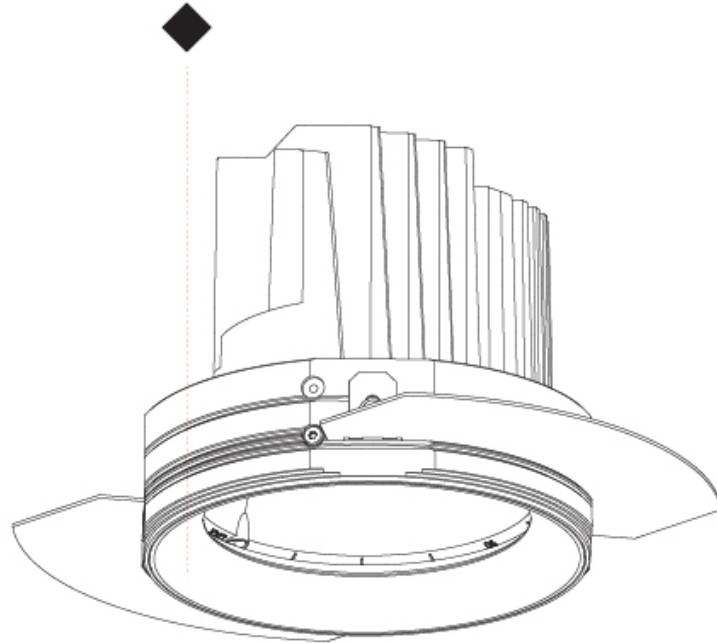

BIONIQ ROUND ADJUSTABLE TRIMLESS

A35188-

PROJECT	_____
TYPE	_____
SPECIFIER	_____
QUANTITY	_____
DATE	_____