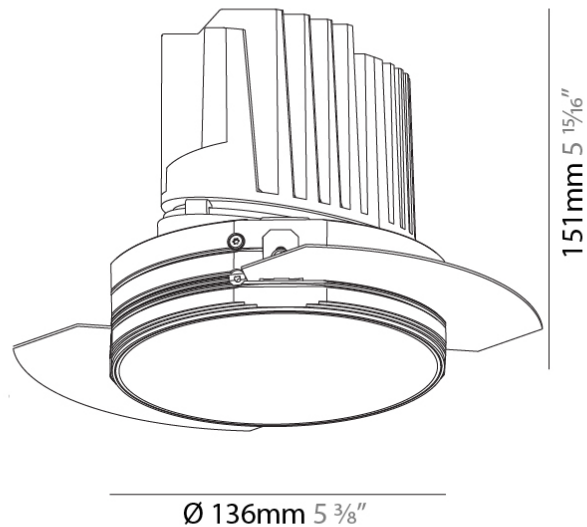

ELECTRICAL

Lamp Type: LED (Zhaga Standard)
Input Wattage (W): 28
Total Output Wattage (W): 26.4
Dimming: Tri-Mode (Non-Dimming and Phase Dimming (120Vac only) and 0-10V Dimming)
Driver Included: No
Driver Location: Recessed Housing
Driver Type: Constant Current - Universal
Driver Class: Class 2
Housing: See components
Input Voltage (V): 120 - 277
Constant Current (mA): 700

LED

Number of LEDs: 1
Color Temperature (°K): 2700 / 3000 / 3500 / 4000
Max. Delivered Lumen (lm): 2156 / 2244 / 2377 / 2425
Nominal Lumen (lm): 2909 / 3028 / 3208 / 2373
CRI: >90 CRI
Lamp Life (hrs): 50000
Upon Request: RGB-W Tunable White Special Color Temperature Special LED

OPTICAL

Reflector°: 18 / 34
Optic°: Lens Pack - No Lens / Linear Spread Lens / Honeycomb / Spread Lens
Adjustability: Fixed
Upon Request: Special Beam Angles

RATINGS AND CERTIFICATIONS

382, F 416-247-9319, www.zaneen.com
Certified and Compliant for North American Standards at the end of the existing Model #. For assistance on 'custom' specifications, contact zteam@zaneen.com.
In a constant effort to supply the best product, we reserve the right to change specifications or materials without notice. The most recent specification sheets are found at zaneen.com
IP rating: IP20