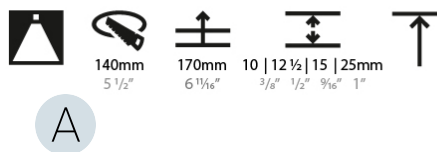

ELECTRICAL

Lamp Type: LED (Zhaga Standard)
Input Wattage (W): 13.2 / 16.5
Total Output Wattage (W): 12.1 / 14.7
Dimming: Tri-Mode (Non-Dimming and Phase Dimming (120Vac only) and 0-10V Dimming)
Driver Included: No
Driver Location: Recessed Housing
Driver Type: Constant Current - Universal
Driver Class: Class 2
Housing: See components
Input Voltage (V): 120 - 277
Constant Current (MA): 350

LED

Number of LEDs: 1
Color Temperature (°K): 2700 / 3000 / 3500 / 4000
Max. Delivered Lumen (lm): 814 / 877 / 911 / 930
Nominal Lumen (lm): 1246 / 1342 / 1396 / 1424
CRI: >90 CRI
Efficiency (%): 90.5
Lamp Life (hrs): 50000
Upon Request: RGB-W Tunable White Special Color Temperature Special LED

OPTICAL

Reflector°: 10
Optic°: Lens Pack - No Lens / Linear Spread Lens / Honeycomb / Spread Lens
Upon Request: Special Beam Angles

RATINGS AND CERTIFICATIONS

382, F 416-247-9319, www.zaneen.com

Not to be used in conjunction with other Zaneen products. For assistance on 'custom' specifications, contact zteam@zaneen.com. In a constant effort to supply the best product, we reserve the right to change specifications or materials without notice. The most recent specification sheets are found at zaneen.com

IP rating: IP20