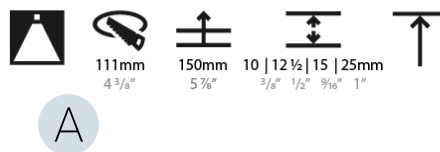

GENERAL

Series: Bioniq
 Subseries: Bioniq Round Deep
 Brand: Prolicht
 Division: Architectural
 Mounting Type: Trimless
 Mounting Location: Ceiling
 Subcategory: Downlight

PHYSICAL

Shape: Round
 Diameter (mm): 107
 Diameter (in): 4 3/16
 Height (mm): 130
 Height (in): 5 1/8
 Ceiling Thickness (mm): 10 / 12.5 / 15 / 25
 Ceiling Thickness (in): 3/8 or 1/2 or 9/16 or 1
 Min. Recessing Depth (mm): 150
 Min. Recessing Depth (in): 5 7/8
 Light Distribution: Downlight
 Weight (kg): 0.646
 Weight (lbs): 1.42
 Fixture Finish: SSR / BKV / CWI / CRY / HAB / UFT / ITA / RUA / FTG / MYG / LOD / PUS / FRO / FUP / KIA / POP / BLS / SPG / MEY / GOH / GUM / CHC / COM / ABZ / JAG / OBR / MOS / ROR
 Fixture Material: Aluminum Die Cast
 Cut-out Measurements: Ø 111mm / 4 3/8"
 Upon Request: Unique Ceiling Thickness

LED

Number of LEDs: 1
 Color Temperature (°K): 2700 / 3000 / 3500 / 4000
 Max. Delivered Lumen (lm): 876 / 909 / 955 / 974
 Nominal Lumen (lm): 1304 / 1352 / 1421 / 1450
 CRI: >90 CRI
 Efficiency (%): 87.9 / 88.4 / 87.9
 Lamp Life (hrs): 50000
 Upon Request: RGB-W Tunable White Special Color Temperature Special LED

OPTICAL

Reflector°: 18 / 42 / 60
 Optic°: Lens Pack - No Lens / Linear Spread Lens / Honeycomb / Spread Lens
 Upon Request: Special Beam Angles

RATINGS AND CERTIFICATIONS

382, F 416-247-9319, www.zaneen.com
 Certified by Intertek for North American Standards at the end of the existing Model #. For assistance on 'custom' specifications, contact zteam@zaneen.com.
 In a constant effort to supply the best product, we reserve the right to change specifications or materials without notice. The most recent specification sheets are found at zaneen.com
 IP rating: IP20