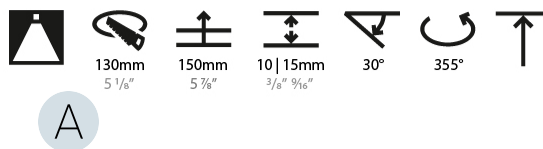

ELECTRICAL

Lamp Type: LED (Zhaga Standard)
Input Wattage (W): 28
Total Output Wattage (W): 26.4
Dimming: Tri-Mode (Non-Dimming and Phase Dimming (120Vac only) and 0-10V Dimming)
Driver Included: No
Driver Location: Recessed Housing
Driver Type: Constant Current - Universal
Driver Class: Class 2
Housing: See components
Input Voltage (V): 120 - 277
Constant Current (MA): 700

LED

Number of LEDs: 1
Color Temperature (°K): 2700 / 3000 / 3500 / 4000
Max. Delivered Lumen (lm): 2191 / 2280 / 2415 / 2164
Nominal Lumen (lm): 2909 / 3028 / 3208 / 3273
CRI: >90 CRI
Efficiency (%): 63.10%
Lamp Life (hrs): 50000

OPTICAL

Reflector°: 18 / 38
Optic°: Lens Pack - No Lens / Linear Spread Lens / Honeycomb / Spread Lens
Adjustability: Rotational 355°; Tilt 30°

RATINGS AND CERTIFICATIONS

Certified By: Certified for North American Standards

IP rating: IP20
Zaneen Group Inc. © 2024, T 1800-388-3382, F 416-247-9319, www.zaneen.com

Available for International specifications by adding 'INT' at the end of the existing Model #. For assistance on 'custom' specifications, contact zteam@zaneen.com. In a constant effort to supply the best product, we reserve the right to change specifications or materials without notice. The most recent specification sheets are found at zaneen.com