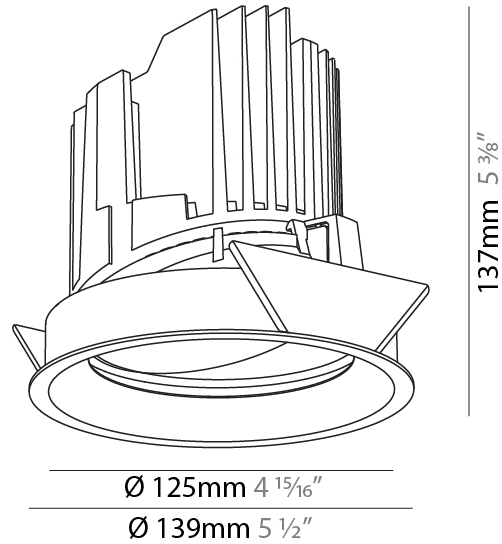

PHYSICAL

Shape: Round
Diameter (mm): 139
Diameter (in): 5 1/2
Height (mm): 137
Height (in): 5 3/8
Ceiling Thickness (mm): 10 / 12.5 / 15
Ceiling Thickness (in): 3/8 or 1/2 or 9/16
Min. Recessing Depth (mm): 150
Min. Recessing Depth (in): 5 7/8
Light Distribution: Adjustable / Downlight
Weight (kg): 0.853
Weight (lbs): 1.88
Fixture Finish: SSR / BKV / CWI / CRY / HAB / UFT / ITA / RUA / FTG / MYG / LOD / PUS / FRO / FUP / KIA / POP / BLS / SPG / MEY / GOH / GUM / CHC / COM / ABZ / JAG / OBR / MOS / ROR
Fixture Material: Aluminum Die Cast
Cut-out Measurements: 130mm / 5 1/8"

ELECTRICAL

Lamp Type: LED (Zhaga Standard)
Input Wattage (W): 28.6
Total Output Wattage (W): 26.4
Dimming: Tri-Mode (Non-Dimming and Phase Dimming (120Vac only) and 0-10V Dimming)
Driver Included: No
Driver Location: Recessed Housing
Driver Type: Constant Current - Universal
Driver Class: Class 2
Housing: See components
Input Voltage (V): 120 - 277
Constant Current (MA): 700

LED

Number of LEDs: 1
Color Temperature (°K): 2700 / 3000 / 3500 / 4000
Max. Delivered Lumen (lm): 1180 / 1930 / 2029 / 2070
Nominal Lumen (lm): 3210 / 3290 / 3459 / 3530
CRI: >90 CRI
Lamp Life (hrs): 50000

OPTICAL

Reflector: 10 / 18 / 36
Adjustability: Rotational 355°, Tilt 30°

RATINGS AND CERTIFICATIONS

Certified By: Certified for North American Standards
IP rating: IP54