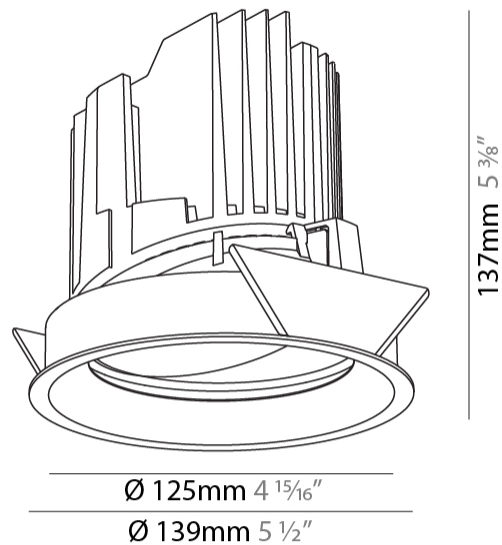

ELECTRICAL

Lamp Type: LED (Zhaga Standard)
Input Wattage (W): 28
Total Output Wattage (W): 26.4
Dimming: Tri-Mode (Non-Dimming and Phase Dimming (120Vac only) and 0-10V Dimming)
Driver Included: No
Driver Location: Recessed Housing
Driver Type: Constant Current - Universal
Driver Class: Class 2
Housing: See components
Input Voltage (V): 120 - 277
Constant Current (MA): 700

LED

Number of LEDs: 1
Color Temperature (°K): 2700 / 3000 / 3500 / 4000
Max. Delivered Lumen (lm): 2191 / 2280 / 2415 / 2164
Nominal Lumen (lm): 2909 / 3028 / 3208 / 3273
CRI: >90 CRI
Efficiency (%): 63.10%
Lamp Life (hrs): 50000

OPTICAL

Reflector°: 18 / 38
Optic°: Lens Pack - No Lens / Linear Spread Lens / Honeycomb / Spread Lens
Adjustability: Rotational 355°; Tilt 30°

RATINGS AND CERTIFICATIONS

Certified By: Certified for North American Standards

IP rating: IP20
Zaneen Group Inc. © 2024, T 1800-388-3382, F 416-247-9319, www.zaneen.com

Available for International specifications by adding 'INT' at the end of the existing Model #. For assistance on 'custom' specifications, contact zteam@zaneen.com. In a constant effort to supply the best product, we reserve the right to change specifications or materials without notice. The most recent specification sheets are found at zaneen.com