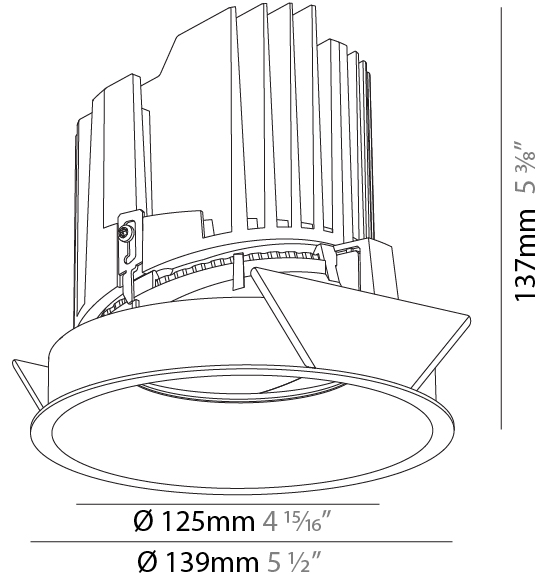

GENERAL

Series: Bioniq
Subseries: Bioniq Round Adjustable
Brand: Prolicht
Division: Architectural
Mounting Type: Recessed
Mounting Location: Ceiling
Subcategory: Downlight

PHYSICAL

Shape: Round
Diameter (mm): 139
Diameter (in): 5 1/2
Height (mm): 137
Height (in): 5 3/8
Ceiling Thickness (mm): 10 / 12.5 / 15
Ceiling Thickness (in): 3/8 or 1/2 or 9/16
Min. Recessing Depth (mm): 150
Min. Recessing Depth (in): 5 7/8
Light Distribution: Adjustable / Downlight
Weight (kg): 0.853
Weight (lbs): 1.88
Fixture Finish: SSR / BKV / CWI / CRY / HAB / UFT / ITA / RUA / FTG / MYG / LOD / PUS / FRO / FUP / KIA / POP / BLS / SPG / MEY / GOH / GUM / CHC / COM / ABZ / JAG / OBR / MOS / ROR
Fixture Material: Aluminum Die Cast
Cut-out Measurements: 130mm / 5 1/8"

GENERAL

Series: Bioniq
 Subseries: Bioniq Round Semi Adjustable
 Brand: Prolicht
 Division: Architectural
 Mounting Type: Recessed
 Mounting Location: Ceiling
 Subcategory: Downlight

PHYSICAL

Shape: Round
 Diameter (mm): 139
 Diameter (in): 5 1/2
 Height (mm): 137
 Height (in): 5 3/8
 Ceiling Thickness (mm): 10 / 12.5 / 15
 Ceiling Thickness (in): 3/8 or 1/2 or 9/16
 Min. Recessing Depth (mm): 150
 Min. Recessing Depth (in): 5 7/8
 Light Distribution: Adjustable / Downlight
 Weight (kg): 0.851
 Weight (lbs): 1.88
 Fixture Finish: SSR / BKV / CWI / CRY / HAB / UFT / ITA / RUA / FTG / MYG / LOD / PUS / FRO / FUP / KIA / POP / BLS / SPG / MEY / GOH / GUM / CHC / COM / ABZ / JAG / OBR / MOS / ROR
 Fixture Material: Aluminum Die Cast
 Cut-out Measurements: 130mm / 5 1/8"

LED

Number of LEDs: 1
 Color Temperature (°K): 2700 / 3000 / 3500 / 4000
 Max. Delivered Lumen (lm): 810 / 900 / 970 / 990
 Nominal Lumen (lm): 960 / 1070 / 1156 / 1180
 CRI: >90 CRI
 Efficiency (%): 0.905
 Lamp Life (hrs): 50000

OPTICAL

Reflector°: 10
 Adjustability: Rotational 355°; Tilt 10°

RATINGS AND CERTIFICATIONS

Certified By: Certified for North American Standards
 IP rating: IP54

BIONIQ ROUND SEMI ADJUSTABLE RECESSED

A35311-