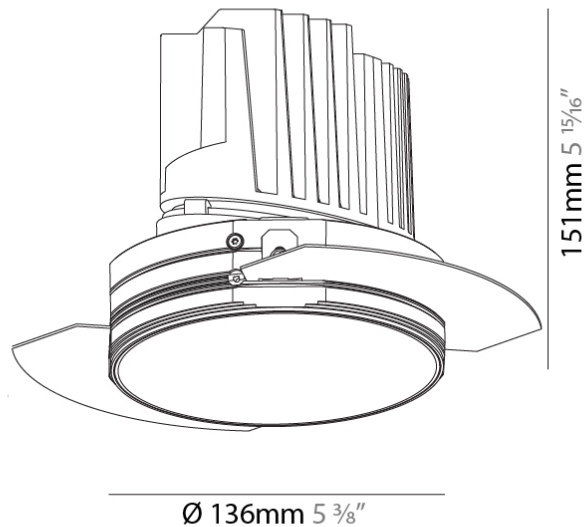

GENERAL

Series: Bioniq
 Subseries: Bioniq Round Deep
 Brand: Prolicht
 Division: Architectural
 Mounting Type: Trimless
 Mounting Location: Ceiling
 Subcategory: Downlight

PHYSICAL

Shape: Round
 Diameter (mm): 136
 Diameter (in): 5 3/8
 Height (mm): 151
 Height (in): 5 15/16
 Ceiling Thickness (mm): 10 / 12.5 / 15 / 25
 Ceiling Thickness (in): 3/8 or 1/2 or 9/16 or 1
 Min. Recessing Depth (mm): 170
 Min. Recessing Depth (in): 6 11/16
 Light Distribution: Downlight
 Weight (kg): 1.078
 Weight (lbs): 2.37
 Fixture Finish: SSR / BKV / CWI / CRY / HAB / UFT / ITA / RUA / FTG / MYG / LOD / PUS / FRO / FUP / KIA / POP / BLS / SPG / MEY / GOH / GUM / CHC / COM / ABZ / JAG / OBR / MOS / ROR
 Fixture Material: Aluminum Die Cast
 Cut-out Measurements: Ø 140mm / 5 1/2"
 Upon Request: Unique Ceiling Thickness

OPTICAL

Reflector°: 18 / 34
 Optic°: Lens Pack - No Lens / Linear Spread Lens / Honeycomb / Spread Lens
 Adjustability: Fixed
 Upon Request: Special Beam Angles

RATINGS AND CERTIFICATIONS

382, F 416-247-9319, www.zaneen.com
 Certified and tested for North American standards at the end of the existing Model #. For assistance on 'custom' specifications, contact zteam@zaneen.com.
 In a constant effort to supply the best product, we reserve the right to change specifications or materials without notice. The most recent specification sheets are found at zaneen.com
 IP rating: IP20