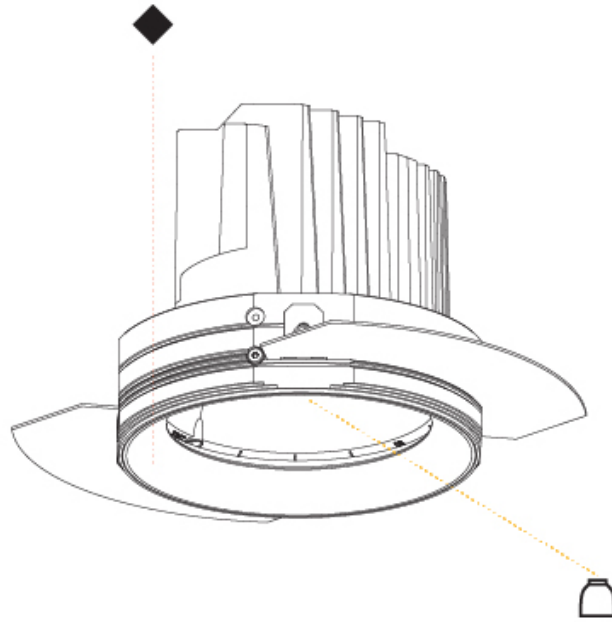

BIONIQ ROUND ADJUSTABLE TRIMLESS

A35185-

PROJECT	_____
TYPE	_____
SPECIFIER	_____
QUANTITY	_____
DATE	_____