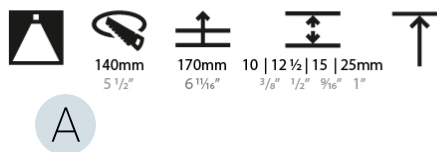

ELECTRICAL

Lamp Type: LED (Zhaga Standard)
Input Wattage (W): 13.2 / 16.5
Total Output Wattage (W): 12.1 / 14.7
Dimming: Tri-Mode (Non-Dimming and Phase Dimming (120Vac only) and 0-10V Dimming)
Driver Included: No
Driver Location: Recessed Housing
Driver Type: Constant Current - Universal
Driver Class: Class 2
Housing: See components
Input Voltage (V): 120 - 277
Constant Current (MA): 350

LED

Number of LEDs: 1
Color Temperature (°K): 2700 / 3000 / 3500 / 4000
Max. Delivered Lumen (lm): 814 / 877 / 911 / 930
Nominal Lumen (lm): 1246 / 1342 / 1396 / 1424
CRI: >90 CRI
Efficiency (%): 90.5
Lamp Life (hrs): 50000
Upon Request: RGB-W Tunable White Special Color Temperature Special LED

OPTICAL

Reflector°: 10
Optic°: Lens Pack - No Lens / Linear Spread Lens / Honeycomb / Spread Lens
Upon Request: Special Beam Angles

RATINGS AND CERTIFICATIONS

382, F 416-247-9319, www.zaneen.com

Not to be used for applications that are not listed at the end of the existing Model #. For assistance on 'custom' specifications, contact zteam@zaneen.com. In a constant effort to supply the best product, we reserve the right to change specifications or materials without notice. The most recent specification sheets are found at zaneen.com

IP rating: IP20