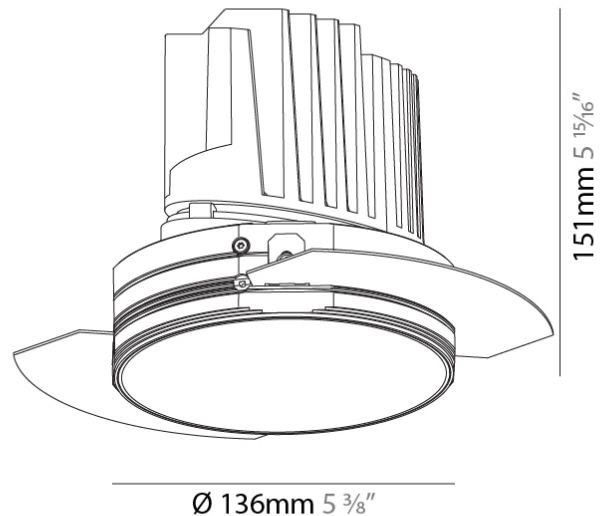

ELECTRICAL

Lamp Type: LED (Zhaga Standard)
Input Wattage (W): 13.2 / 16.5
Total Output Wattage (W): 12.1 / 14.7
Dimming: Tri-Mode (Non-Dimming and Phase Dimming (120Vac only) and 0-10V Dimming)
Driver Included: No
Driver Location: Recessed Housing
Driver Type: Constant Current - Universal
Driver Class: Class 2
Housing: See components
Input Voltage (V): 120 - 277
Constant Current (MA): 350

LED

Number of LEDs: 1
Color Temperature (°K): 2700 / 3000 / 3500 / 4000
Max. Delivered Lumen (lm): 814 / 877 / 911 / 930
Nominal Lumen (lm): 1246 / 1342 / 1396 / 1424
CRI: >90 CRI
Efficiency (%): 90.5
Lamp Life (hrs): 50000
Upon Request: RGB-W Tunable White Special Color Temperature Special LED

OPTICAL

Reflector°: 10
Optic°: Lens Pack - No Lens / Linear Spread Lens / Honeycomb / Spread Lens
Upon Request: Special Beam Angles

RATINGS AND CERTIFICATIONS

382, F 416-247-9319, www.zaneen.com

Not to be used for applications that are not listed at the end of the existing Model #. For assistance on 'custom' specifications, contact zteam@zaneen.com. In a constant effort to supply the best product, we reserve the right to change specifications or materials without notice. The most recent specification sheets are found at zaneen.com

IP rating: IP20