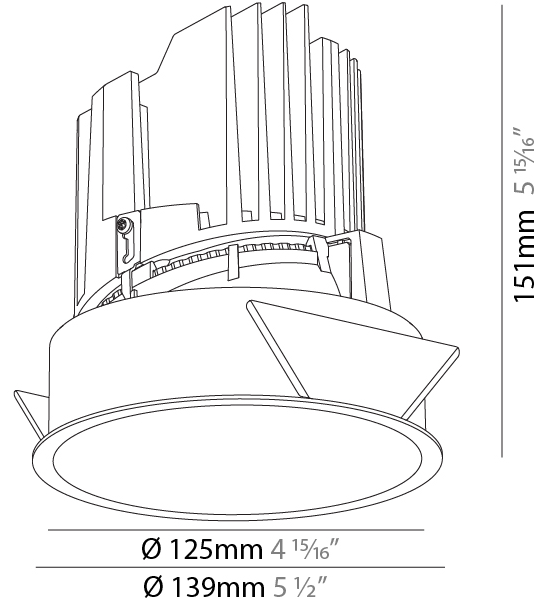

PHYSICAL

Shape: Round
Diameter (mm): 139
Diameter (in): 5 1/2
Height (mm): 151
Height (in): 5 15/16
Ceiling Thickness (mm): 10 / 12.5 / 15
Ceiling Thickness (in): 3/8 or 1/2 or 9/16
Min. Recessing Depth (mm): 170
Min. Recessing Depth (in): 6 11/16
Light Distribution: Downlight
Weight (kg): 0.921
Weight (lbs): 2.03
Fixture Finish: SSR / BKV / CWI / CRY / HAB / UFT / ITA / RUA / FTG / MYG / LOD / PUS / FRO / FUP / KIA / POP / BLS / SPG / MEY / GOH / GUM / CHC / COM / ABZ / JAG / OBR / MOS / ROR
Fixture Material: Aluminum Die Cast
Cut-out Measurements: 130mm / 5 1/8"

ELECTRICAL

Lamp Type: LED (Zhaga Standard)
Input Wattage (W): 13.2 / 16.5
Total Output Wattage (W): 12 / 14
Dimming: Tri-Mode (Non-Dimming and Phase Dimming (120Vac only) and 0-10V Dimming)
Driver Included: No
Driver Location: Recessed Housing
Driver Type: Constant Current - Universal
Driver Class: Class 2
Housing: See components
Input Voltage (V): 120 - 277
Constant Current (MA): 350

LED

Number of LEDs: 1
Color Temperature (°K): 2700 / 3000 / 3500 / 4000
Max. Delivered Lumen (lm): 870 / 970 / 1039 / 1060
Nominal Lumen (lm): 960 / 1070 / 1156 / 1180
CRI: >90 CRI
Efficiency (%): 0.905
Lamp Life (hrs): 50000

OPTICAL

Reflector°: 10

RATINGS AND CERTIFICATIONS

Certified By: Certified for North American Standards
IP rating: IP20