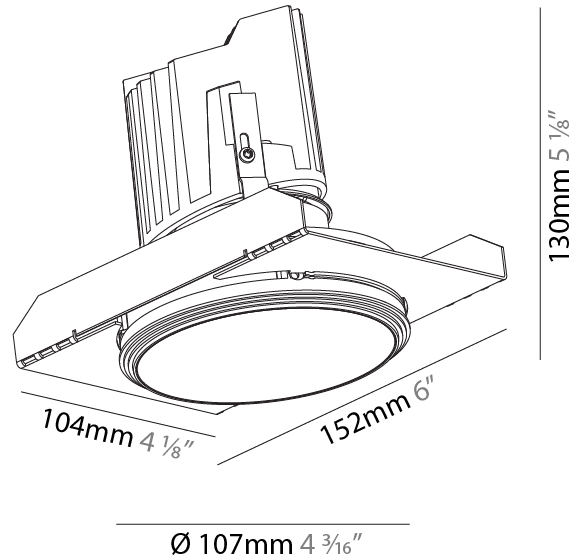

PHYSICAL

Shape: Round
Diameter (mm): 107
Diameter (in): 4 3/16
Height (mm): 130
Height (in): 5 1/8
Ceiling Thickness (mm): 10 / 12.5 / 15 / 25
Ceiling Thickness (in): 3/8 or 1/2 or 9/16 or 1
Min. Recessing Depth (mm): 150
Min. Recessing Depth (in): 5 7/8
Light Distribution: Downlight
Weight (kg): 0.646
Weight (lbs): 1.42
Fixture Finish: SSR / BKV / CWI / CRY / HAB / UFT / ITA / RUA / FTG / MYG / LOD / PUS / FRO / FUP / KIA / POP / BLS / SPG / MEY / GOH / GUM / CHC / COM / ABZ / JAG / OBR / MOS / ROR
Fixture Material: Aluminum Die Cast
Cut-out Measurements: Ø 111mm / 4 3/8"
Upon Request: Unique Ceiling Thickness

ELECTRICAL

Lamp Type: LED (Zhaga Standard)
Input Wattage (W): 15
Total Output Wattage (W): 14.7
Dimming: Dali Dimming
Driver Included: No
Driver Location: Recessed Housing
Driver Type: Constant Current - 120Vac
Driver Class: Class 2
Housing: See components
Input Voltage (V): 120
Constant Current (MA): 350

LED

Number of LEDs: 1
Color Temperature (°K): Warm Dim
Max. Delivered Lumen (lm): 766
Nominal Lumen (lm): 1140
CRI: >90 CRI
Lamp Life (hrs): 50000
Upon Request: RGB-W Tunable White Special Color Temperature Special LED

OPTICAL

Reflector: 18 / 42 / 60
Optic: Lens Pack - No Lens / Linear Spread Lens / Honeycomb / Spread Lens
Upon Request: Special Beam Angles

RATINGS AND CERTIFICATIONS