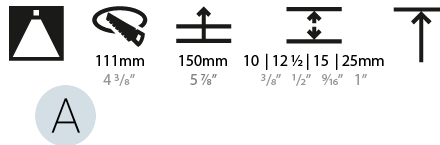

PHYSICAL

Shape: Round
Diameter (mm): 107
Diameter (in): 4 3/16
Height (mm): 130
Height (in): 5 1/8
Ceiling Thickness (mm): 10 / 12.5 / 15 / 25
Ceiling Thickness (in): 3/8 or 1/2 or 9/16 or 1
Min. Recessing Depth (mm): 150
Min. Recessing Depth (in): 5 7/8
Light Distribution: Downlight
Weight (kg): 0.646
Weight (lbs): 1.42
Fixture Finish: SSR / BKV / CWI / CRY / HAB / UFT / ITA / RUA / FTG / MYG / LOD / PUS / FRO / FUP / KIA / POP / BLS / SPG / MEY / GOH / GUM / CHC / COM / ABZ / JAG / OBR / MOS / ROR
Fixture Material: Aluminum Die Cast
Cut-out Measurements: Ø 111mm / 4 3/8"
Upon Request: Unique Ceiling Thickness

ELECTRICAL

Lamp Type: LED (Zhaga Standard)
Input Wattage (W): 15
Total Output Wattage (W): 14.7
Dimming: Dali Dimming
Driver Included: No
Driver Location: Recessed Housing
Driver Type: Constant Current - 120Vac
Driver Class: Class 2
Housing: See components
Input Voltage (V): 120
Constant Current (MA): 350

LED

Number of LEDs: 1
Color Temperature (°K): Warm Dim
Max. Delivered Lumen (lm): 766
Nominal Lumen (lm): 1140
CRI: >90 CRI
Lamp Life (hrs): 50000
Upon Request: RGB-W Tunable White Special Color Temperature Special LED

OPTICAL

Reflector: 18 / 42 / 60
Optic: Lens Pack - No Lens / Linear Spread Lens / Honeycomb / Spread Lens
Upon Request: Special Beam Angles

RATINGS AND CERTIFICATIONS