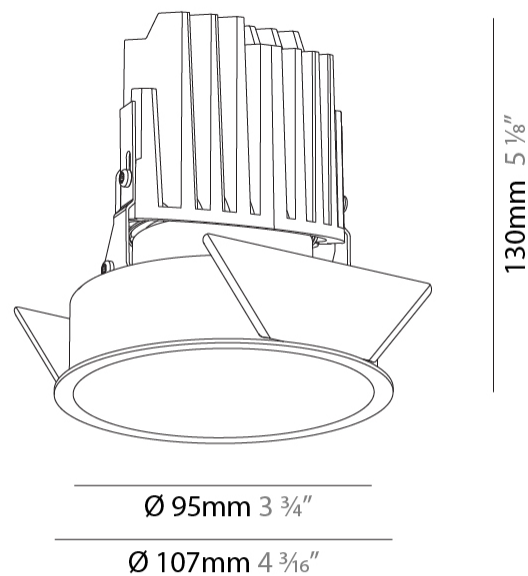

GENERAL

Series: Bioniq
Subseries: Bioniq Round Deep
Brand: Prolicht
Division: Architectural
Mounting Type: Recessed
Mounting Location: Ceiling
Subcategory: Downlight

PHYSICAL

Shape: Round
Diameter (mm): 107
Diameter (in): 4 3/16
Height (mm): 130
Height (in): 5 1/8
Ceiling Thickness (mm): 10 / 12.5 / 15
Ceiling Thickness (in): 3/8 or 1/2 or 9/16
Min. Recessing Depth (mm): 150
Min. Recessing Depth (in): 5 7/8
Light Distribution: Downlight
Weight (kg): 0.533
Weight (lbs): 1.18
Fixture Finish: SSR / BKV / CWI / CRY / HAB / UFT / ITA / RUA / FTG / MYG / LOD / PUS / FRO / FUP / KIA / POP / BLS / SPG / MEY / GOH / GUM / CHC / COM / ABZ / JAG / OBR / MOS / ROR
Fixture Material: Aluminum Die Cast
Cut-out Measurements: 98mm / 3 7/8"

ELECTRICAL

Lamp Type: LED (Zhaga Standard)
Input Wattage (W): 15.5
Total Output Wattage (W): 13
Dimming: Tri-Mode (Non-Dimming and Phase Dimming (120Vac only) and 0-10V Dimming)
Driver Included: No
Driver Location: Recessed Housing
Driver Type: Constant Current - Universal
Driver Class: Class 2
Housing: See components
Input Voltage (V): 120 - 277
Constant Current (MA): 500

LED

Number of LEDs: 1
Color Temperature (°K): 2700 / 3000 / 3500 / 4000
Max. Delivered Lumen (lm): 1140 / 1180 / 1245 / 1270
CRI: >90 CRI
Lamp Life (hrs): 50000

OPTICAL

Reflector: 20 / 40 / 60

RATINGS AND CERTIFICATIONS

Certified By: Certified for North American Standards
IP rating: IP54

PROJECT
TYPE
SPECIFIER
QUANTITY
DATE