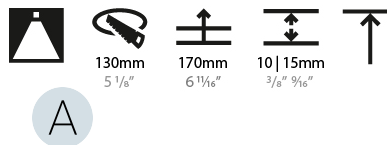

OPTICAL

Reflector: 20 / 25 / 40

RATINGS AND CERTIFICATIONS

Certified By: Certified for North American Standards
IP rating: IP54

Ø 125mm 4 15/16"

Ø 139mm 5 1/2"

BIONIQ ROUND DEEP RECESSED

A35284-