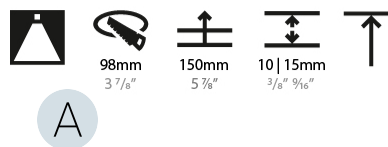

GENERAL

Series: Bioniq
Subseries: Bioniq Round Deep
Brand: Prolicht
Division: Architectural
Mounting Type: Recessed
Mounting Location: Ceiling
Subcategory: Downlight

PHYSICAL

Shape: Round
Diameter (mm): 107
Diameter (in): 4 3/16
Height (mm): 130
Height (in): 5 1/8
Ceiling Thickness (mm): 10 / 12.5 / 15
Ceiling Thickness (in): 3/8 or 1/2 or 9/16
Min. Recessing Depth (mm): 150
Min. Recessing Depth (in): 5 7/8
Light Distribution: Downlight
Weight (kg): 0.533
Weight (lbs): 1.18
Fixture Finish: SSR / BKV / CWI / CRY / HAB / UFT / ITA / RUA / FTG / MYG / LOD / PUS / FRO / FUP / KIA / POP / BLS / SPG / MEY / GOH / GUM / CHC / COM / ABZ / JAG / OBR / MOS / ROR
Fixture Material: Aluminum Die Cast
Cut-out Measurements: 98mm / 3 7/8"

ELECTRICAL

Lamp Type: LED (Zhaga Standard)
Input Wattage (W): 15.5
Total Output Wattage (W): 13
Dimming: Tri-Mode (Non-Dimming and Phase Dimming (120Vac only) and 0-10V Dimming)
Driver Included: No
Driver Location: Recessed Housing
Driver Type: Constant Current - Universal
Driver Class: Class 2
Housing: See components
Input Voltage (V): 120 - 277
Constant Current (MA): 500

LED

Number of LEDs: 1
Color Temperature (°K): 2700 / 3000 / 3500 / 4000
Max. Delivered Lumen (lm): 1140 / 1180 / 1245 / 1270
CRI: >90 CRI
Lamp Life (hrs): 50000

OPTICAL

Reflector: 20 / 40 / 60

RATINGS AND CERTIFICATIONS

Certified By: Certified for North American Standards
IP rating: IP54

PROJECT
TYPE
SPECIFIER
QUANTITY
DATE