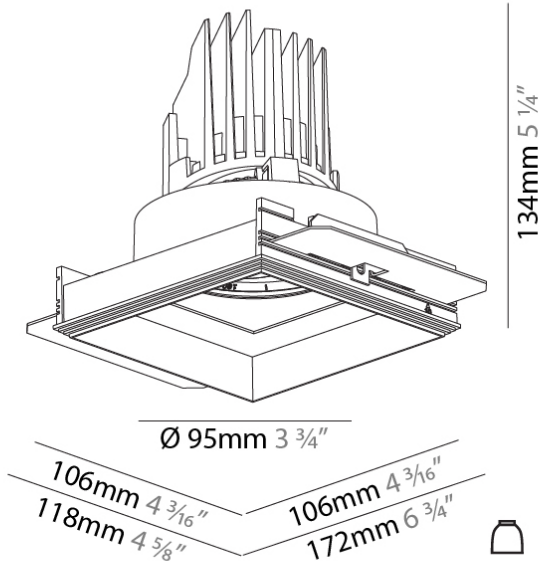

ELECTRICAL

Lamp Type: LED (Zhaga Standard)
Input Wattage (W): 16.5
Total Output Wattage (W): 14.7
Dimming: Dali Dimming
Driver Included: No
Driver Location: Recessed Housing
Driver Type: Constant Current - 120Vac
Driver Class: Class 2
Housing: See Components
Input Voltage (V): 120
Constant Current (MA): 350

LED

Number of LEDs: 1
Max. Delivered Lumen (lm): 770
Nominal Lumen (lm): 1140
CRI: >90 CRI
Lamp Life (hrs): 50000
Upon Request: RGB-W Tunable White Special Color Temperature Special LED

OPTICAL

Reflector°: 20 / 40 / 60
Adjustability: Rotational 355°; Tilt 30°
Upon Request: Special Beam Angles

RATINGS AND CERTIFICATIONS

382, F 416-247-9319, www.zaneen.com
Certified by Intertek for North American Standards
Made in China
In a constant effort to supply the best product, we reserve the right to change specifications or materials without notice. The most recent specification sheets are found at zaneen.com
IP rating: IP20