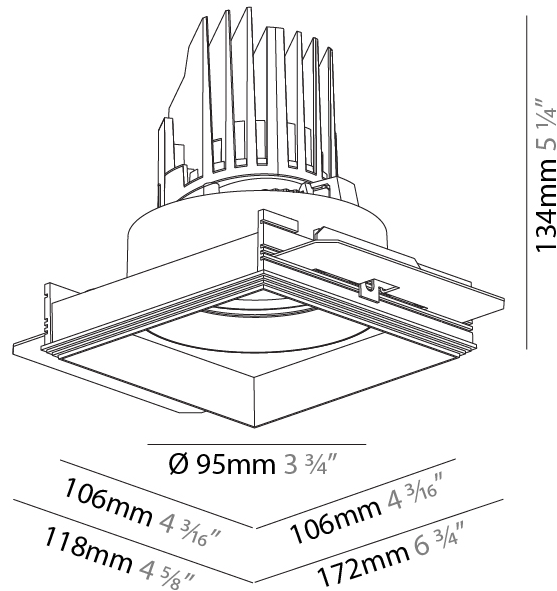

ELECTRICAL

Lamp Type: LED (Zhaga Standard)
Input Wattage (W): 16.5
Total Output Wattage (W): 14.7
Dimming: Dali Dimming
Driver Included: No
Driver Location: Recessed Housing
Driver Type: Constant Current - 120Vac
Driver Class: Class 2
Housing: See Components
Input Voltage (V): 120
Constant Current (MA): 350

LED

Number of LEDs: 1
Max. Delivered Lumen (lm): 770
Nominal Lumen (lm): 1140
CRI: >90 CRI
Lamp Life (hrs): 50000
Upon Request: RGB-W Tunable White Special Color Temperature Special LED

OPTICAL

Reflector°: 20 / 40 / 60
Adjustability: Rotational 355°; Tilt 30°
Upon Request: Special Beam Angles

RATINGS AND CERTIFICATIONS

Certified By: Certified for North American Standards
Zaneen Lighting Inc. © 2024, P.O. Box 3387, Fort St. Vrain, CO 80541, www.zaneen.com

For international specifications by adding 'INT' at the end of the existing Model #. For assistance on 'custom' specifications, contact zteam@zaneen.com. In a constant effort to supply the best product, we reserve the right to change specifications or materials without notice. The most recent specification sheets are found at zaneen.com