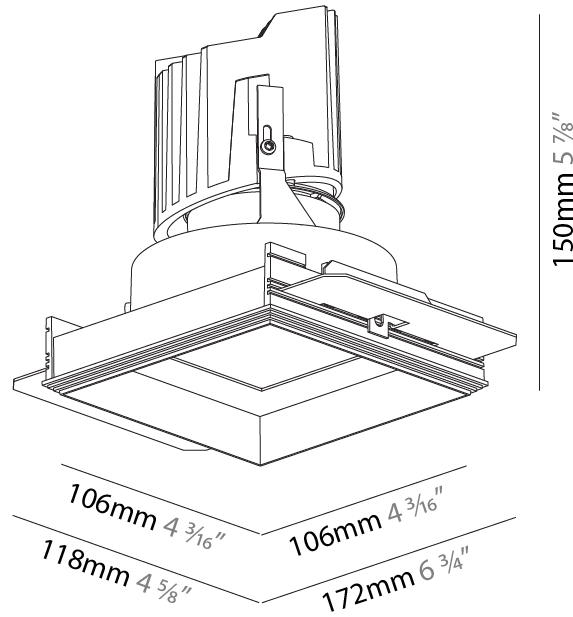

PHYSICAL

Shape: Square
Length (mm): 106
Length (in): 4 3/16
Width (mm): 106
Width (in): 4 3/16
Height (mm): 150
Height (in): 5 7/8
Ceiling Thickness (mm): 10 / 12.5 / 15 / 25
Ceiling Thickness (in): 3/8 or 1/2 or 9/16 or 1
Min. Recessing Depth (mm): 170
Min. Recessing Depth (in): 6 11/16
Light Distribution: Downlight
Weight (kg): 0.769
Weight (lbs): 1.69
Fixture Finish: SSR / BKV / CWI / CRY / HAB / UFT / ITA / RUA / FTG / MYG / LOD / PUS / FRO / FUP / KIA / POP / BLS / SPG / MEY / GOH / GUM / CHC / COM / ABZ / JAG / OBR / MOS / ROR
Fixture Material: Aluminum Die Cast
Cut-out Measurements: 120mm / 4 3/4" x 120mm / 4 3/4"
Upon Request: Unique Ceiling Thickness

ELECTRICAL

Lamp Type: LED (Zhaga Standard)
Input Wattage (W): 16.5
Total Output Wattage (W): 14.7
Dimming: Dali Dimming
Driver Included: No
Driver Location: Recessed Housing
Driver Type: Constant Current - 120Vac
Driver Class: Class 2
Housing: See Components
Input Voltage (V): 120
Constant Current (MA): 350

LED

Number of LEDs: 1
Max. Delivered Lumen (lm): 770
Nominal Lumen (lm): 1140
CRI: >90 CRI
Lamp Life (hrs): 50000
Upon Request: RGB-W Tunable White Special Color Temperature Special LED

OPTICAL

Reflector*: 20 / 40 / 60
Upon Request: Special Beam Angles

RATINGS AND CERTIFICATIONS

Certified By: Certified for North American Standards

IP rating: IP20
Zaneen Company Inc. © 2024, T 1800-388-3382, F 416-247-9319, www.zaneen.com