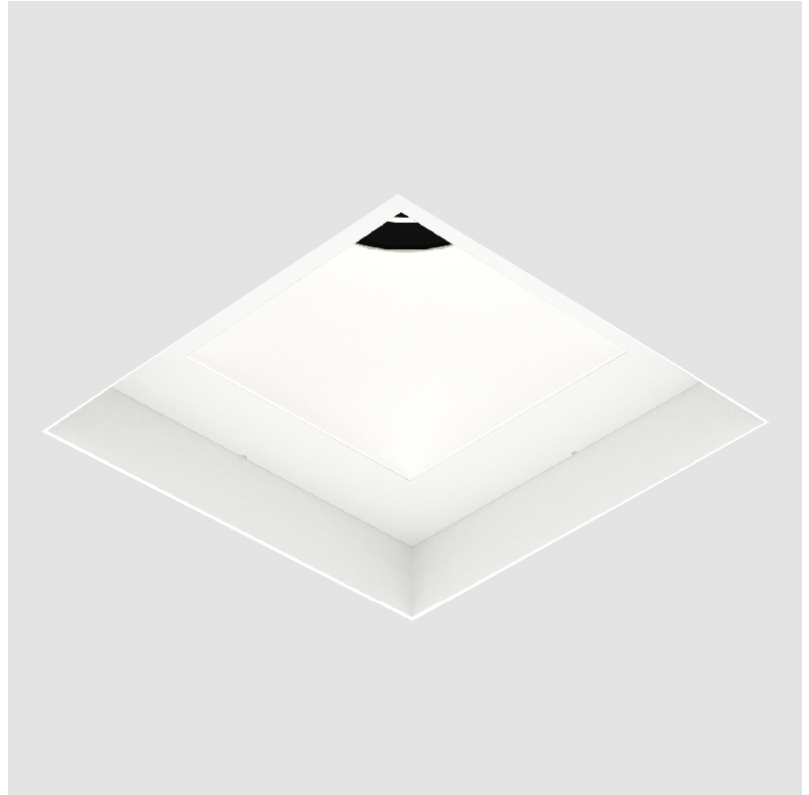

ELECTRICAL

Lamp Type: LED (Zhaga Standard)
Input Wattage (W): 15.5
Total Output Wattage (W): 14.5
Dimming: Tri-Mode (Non-Dimming and Phase Dimming (120Vac only) and 0-10V Dimming)
Driver Included: No
Driver Location: Recessed Housing
Driver Type: Constant Current - Universal
Driver Class: Class 2
Housing: See components
Input Voltage (V): 120 - 277
Constant Current (MA): 500

LED

Number of LEDs: 1
Color Temperature (°K): 2700 / 3000 / 3500 / 4000
Max. Delivered Lumen (lm): 940 / 980 / 1029 / 1050
Nominal Lumen (lm): 1386 / 1438 / 1511 / 1542
CRI: >90 CRI
Efficiency (%): 87.9 / 88.4 / 87.9
Lamp Life (hrs): 50000
Upon Request: RGB-W Tunable White Special Color Temperature Special LED

OPTICAL

Reflector: 20 / 40 / 60
Upon Request: Special Beam Angles

RATINGS AND CERTIFICATIONS

382, F 416-247-9319, www.zaneen.com

© 2024 Zaneen Lighting Inc. All rights reserved. This document is the property of Zaneen Lighting Inc. and is not to be distributed, copied, or reproduced in any form without the prior written permission of Zaneen Lighting Inc. The end of the existing Model #. For assistance on 'custom' specifications, contact zteam@zaneen.com. In a constant effort to supply the best product, we reserve the right to change specifications or materials without notice. The most recent specification sheets are found at zaneen.com

IP rating: IP20