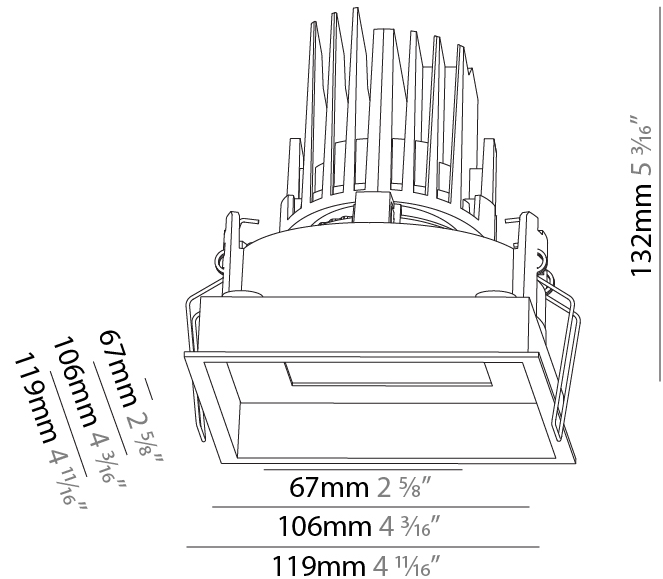

PHYSICAL

Shape: Square
Length (mm): 119
Length (in): 4 11/16
Width (mm): 119
Width (in): 4 11/16
Depth (mm): 132
Depth (in): 5 3/16
Ceiling Thickness (mm): 10 / 12.5 / 15
Ceiling Thickness (in): 3/8 or 1/2 or 9/16
Min. Recessing Depth (mm): 150
Min. Recessing Depth (in): 5 7/8
Light Distribution: Adjustable / Downlight
Weight (kg): 0.608
Weight (lbs): 1.34
Fixture Finish: SSR / BKV / CWI / CRY / HAB / UFT / ITA / RUA / FTG / MYG / LOD / PUS / FRO / FUP / KIA / POP / BLS / SPG / MEY / GOH / GUM / CHC / COM / ABZ / JAG / OBR / MOS / ROR
Fixture Material: Aluminum Die Cast
Cut-out Measurements: 114mm / 4 1/2" x 114mm / 4 1/2"

ELECTRICAL

Lamp Type: LED (Zhaga Standard)
Input Wattage (W): 13.2 / 16.5
Total Output Wattage (W): 12 / 14
Dimming: Tri-Mode (Non-Dimming and Phase Dimming (120Vac only) and 0-10V Dimming)
Driver Included: No
Driver Location: Recessed Housing
Driver Type: Constant Current - Universal
Driver Class: Class 2
Housing: See components
Input Voltage (V): 120 - 277
Constant Current (MA): 350

LED

Number of LEDs: 1
Color Temperature (°K): 2700 / 3000 / 3500 / 4000
Max. Delivered Lumen (lm): 850 / 950 / 1029 / 1050
Nominal Lumen (lm): 960 / 1070 / 1156 / 1180
CRI: >90 CRI
Lamp Life (hrs): 50000

OPTICAL

Reflector°: 14
Adjustability: Rotational 355°; Tilt 30°

RATINGS AND CERTIFICATIONS

Certified By: Certified for North American Standards
Zaneen Lighting Inc. © 2024, T 1800-388-3382, F 416-247-9319, www.zaneen.com