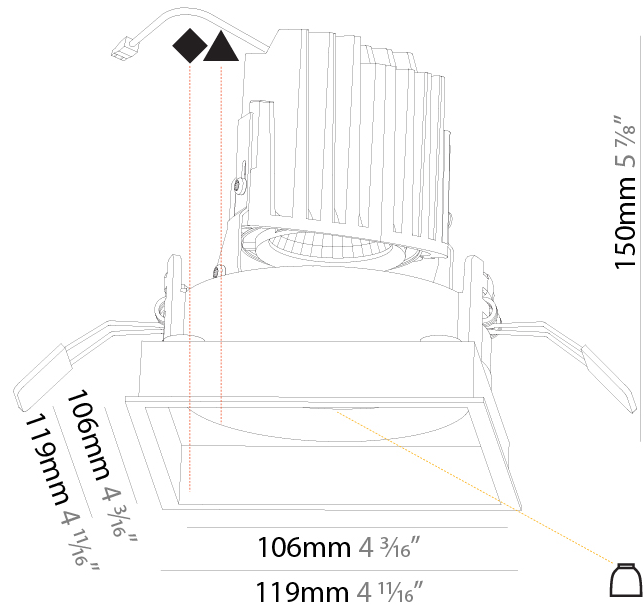

#### PHYSICAL

Shape: Square  
 Diameter (mm): 95  
 Diameter (in): 3 3/4  
 Length (mm): 106  
 Length (in): 4 3/16  
 Width (mm): 106  
 Width (in): 4 3/16  
 Depth (mm): 150  
 Depth (in): 5 7/8  
 Ceiling Thickness (mm): 10 / 12.5 / 15 / 25  
 Ceiling Thickness (in): 3/8 or 1/2 or 9/16 or 1  
 Min. Recessing Depth (mm): 170  
 Min. Recessing Depth (in): 6 11/16  
 Light Distribution: Downlight  
 Weight (kg): 0.705  
 Weight (lbs): 1.55  
 Fixture Finish: SSR / BKV / CWI / CRY / HAB / UFT / ITA / RUA / FTG / MYG / LOD / PUS / FRO / FUP / KIA / POP / BLS / SPG / MEY / GOH / GUM / CHC / COM / ABZ / JAG / OBR / MOS / ROR  
 Fixture Material: Aluminum Die Cast  
 Cut-out Measurements: 120mm / 4 3/4" x 120mm / 4 3/4"  
 Upon Request: Unique Ceiling Thickness

#### PHYSICAL

Shape: Square
Length (mm): 119
Length (in): 4 11/16
Width (mm): 119
Width (in): 4 11/16
Depth (mm): 150
Depth (in): 5 7/8
Ceiling Thickness (mm): 10 / 12.5 / 15
Ceiling Thickness (in): 3/8 or 1/2 or 9/16
Min. Recessing Depth (mm): 170
Min. Recessing Depth (in): 6 11/16
Light Distribution: Downlight
Weight (kg): 0.626
Weight (lbs): 1.38
Fixture Finish: SSR / BKV / CWI / CRY / HAB / UFT / ITA / RUA / FTG / MYG / LOD / PUS / FRO / FUP / KIA / POP / BLS / SPG / MEY / GOH / GUM / CHC / COM / ABZ / JAG / OBR / MOS / ROR
Fixture Material: Aluminum Die Cast
Cut-out Measurements: 114mm / 4 1/2" x 114mm / 4 1/2"

#### RATINGS AND CERTIFICATIONS

Certified By: Certified for North American Standards
IP rating: IP20

114 x 114mm  
4 1/2" x 4 1/2"

170mm  
6 1/4"

10 | 15mm  
3/8" | 9/16"